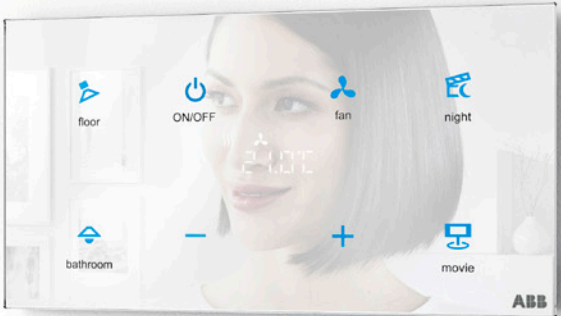

{ A perfect atmosphere...

...that reflects your personality. }

ABB tacteo® KNX

The individual touch

Your wishes are unique and your ideas are an expression of your creativity and individuality. You like to achieve the extraordinary, both in the way something looks and in the way it works. The ABB tacteo® KNX sensor helps you achieve this. With its individually configurable control elements for intelligent building management, each sensor is unique in design, offering maximum functionality with a personal touch. Exactly what you are looking for. Find out more at abb.com/tacteo