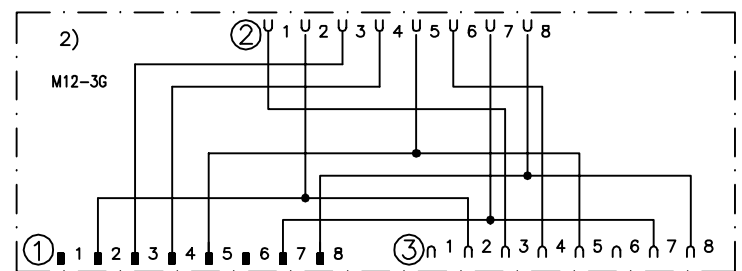

Cable (d): M12-8 female single ended  
 Cable (e): M12-8 male + female  
 Cable (f): C8 (cable) + M12-C04 (contact)

Anmärkning Remark  
 Connection ex. SSR10 Eden OSSD 8-pol, M12-3G Loop

Konstr Design HHg	Godk Appr	Datum Date 2017-09-21	Blad Sheet
Ritad Drawn HHg	Sidor Pages	Ritn nr Drawing no 2TLC010020T0005	Forts Cont