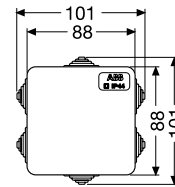

Junction boxes - technical details

IP 44 and IP 55 junction boxes in thermoplastic material

Front view

00 800
1SL0900A00

00 802
1SL0901A00

00 808
1SL0902A00

00 810
1SL0903A00

00 820 - 00 850
1SL0820A00 - 1SL0850A00
1SL0920A00 - 1SL0950A00

00 816 - 00 821
00 846 - 00 851
1SL0816A00 - 1SL0821A00
1SL0846A00 - 1SL0851A00
1SL0916A00 - 1SL0921A00
1SL0946A00 - 1SL0951A00

00 822 - 00852 - 00 872
1SL0822A00 - 1SL0852A00
1SL0872A00
1SL0922A00

1SL0830A00 - 1SL0824A00
1SL0874A00 - 1SL0854A00
1SL0860A00 - 1SL0880A00
1SL0924A00
1SL0954A00
1SL0960A00