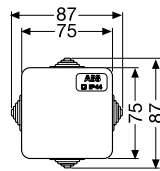

Junction boxes - technical details

IP 44 and IP 55 junction boxes in thermoplastic material

Front view

00 800
1SL0900A00

00 802
1SL0901A00

00 808
1SL0902A00

00 810
1SL0903A00

00 820 - 00 850
1SL0820A00 - 1SL0850A00
1SL0920A00 - 1SL0950A00

00 816 - 00 821
00 846 - 00 851
1SL0816A00 - 1SL0821A00
1SL0846A00 - 1SL0851A00
1SL0916A00 - 1SL0921A00
1SL0946A00 - 1SL0951A00

00 822 - 00852 - 00 872
1SL0822A00 - 1SL0852A00
1SL0872A00
1SL0922A00

1SL0830A00 - 1SL0824A00
1SL0874A00 - 1SL0854A00
1SL0860A00 - 1SL0880A00
1SL0924A00
1SL0954A00
1SL0960A00