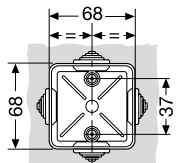

1SL0828A00
1SL0858A00
1SL0878A00
1SL0928A00
1SL0958A00

1SL0830A00
1SL0860A00
1SL0880A00
1SL0960A00

1SL0832A00
1SL0862A00
1SL0882A00
1SL0962A00
1SL0982A00

1SL0834A00
1SL0864A00
1SL0884A00
1SL0964A00

Junction boxes - technical details

IP 44 and IP 55 junction boxes in thermoplastic material

Drilling sheets and internal dimensions

00 800 - 00 581
1SL0900A00
1SL0910A00

00 802
1SL0901A00

00 808
1SL0902A00

00 810
1SL0903A00

00 820 - 00 850
1SL0820A00
1SL0850A00
1SL0920A00
1SL0950A00

00 816 - 00 846
1SL0816A00
1SL0846A00
1SL0916A00
1SL0946A00

00 821 - 00 851
1SL0821A00
1SL0851A00
1SL0921A00
1SL0951A00

00 822 - 00 852 - 00 872
1SL0822A00 - 1SL0852A00 - 1SL0872A00
1SL0922A00 - 1SL0952A00