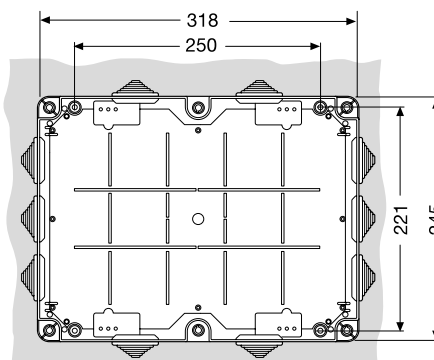

1SL0828A00 - 1SL0834A00
1SL0878A00 - 1SL0858A00
1SL0864A00 - 1SL0884A00
1SL0928A00
1SL0958A00
1SL0964A00