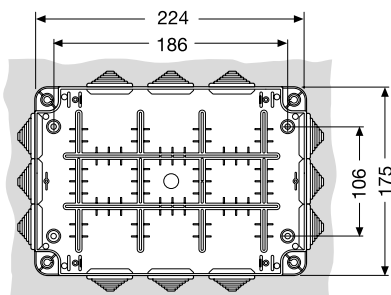

1SL0826A00 - 1SL0832A00
1SL0876A00 - 1SL0856A00
1SL0862A00 - 1SL0884A00
1SL0926A00
1SL0956A00
1SL0962A00