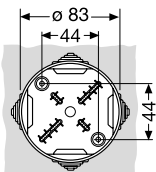

1SL0828A00
1SL0858A00
1SL0878A00
1SL0928A00
1SL0958A00

1SL0830A00
1SL0860A00
1SL0880A00
1SL0960A00

1SL0832A00
1SL0862A00
1SL0882A00
1SL0962A00
1SL0982A00

1SL0834A00
1SL0864A00
1SL0884A00
1SL0964A00

Junction boxes - technical details

IP 44 and IP 55 junction boxes in thermoplastic material

Drilling sheets and internal dimensions

00 800 - 00 581
1SL0900A00
1SL0910A00

00 802
1SL0901A00

00 808
1SL0902A00

00 810
1SL0903A00

00 820 - 00 850
1SL0820A00
1SL0850A00
1SL0920A00
1SL0950A00