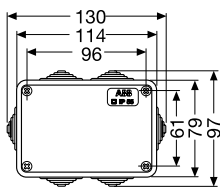

Junction boxes - technical details

IP 44 and IP 55 junction boxes in thermoplastic material

Front view

00 800
1SL0900A00

00 802
1SL0901A00

00 808
1SL0902A00

00 810
1SL0903A00

00 820 - 00 850
1SL0820A00 - 1SL0850A00
1SL0920A00 - 1SL0950A00