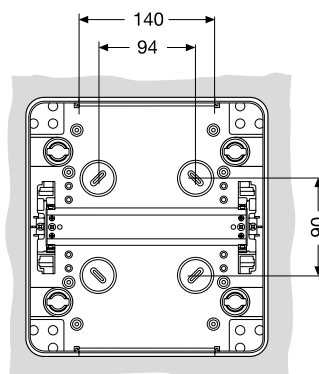

Side view

13 180

13 183

13 161 - 13 165

13 171 - 13 175

13 141 - 13 151

13 144
13 143

Junction boxes - technical details

Livorno Series flush- and wall- mounting emergency consumer units

Drilling sheets

13 180

13 183

13 161 - 13 165

13 171 - 13 175

13 141 - 13 151

13 144
13 143

Junction boxes - technical details

IP 44 and IP 55 junction boxes in thermoplastic material

Front view

00 800
1SL0900A00

00 802
1SL0901A00

00 808
1SL0902A00

00 810
1SL0903A00

00 820 - 00 850
1SL0820A00 - 1SL0850A00
1SL0920A00 - 1SL0950A00