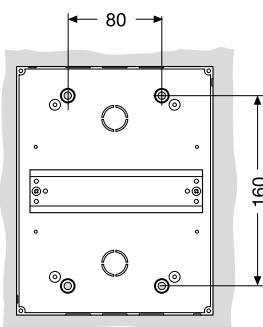

Side view

13 180

13 183

13 161 - 13 165

13 171 - 13 175

13 141 - 13 151

13 144
13 143

Junction boxes - technical details

Livorno Series flush- and wall- mounting emergency consumer units

Drilling sheets

13 180

13 183

13 161 - 13 165

13 171 - 13 175

13 141 - 13 151

13 144
13 143

Junction boxes - technical details

IP 44 and IP 55 junction boxes in thermoplastic material

Front view

00 800
1SL0900A00

00 802
1SL0901A00

00 808
1SL0902A00

00 810
1SL0903A00

00 820 - 00 850
1SL0820A00 - 1SL0850A00
1SL0920A00 - 1SL0950A00