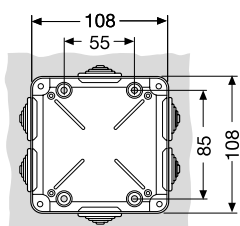

00 821 - 00 851
1SL0821A00
1SL0851A00
1SL0921A00
1SL0951A00