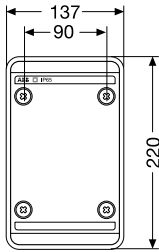

IP 44 and IP 55 junction boxes in thermoplastic material

Drilling sheets and internal dimensions

00 800 - 00 581
1SL0900A00
1SL0910A00

00 802
1SL0901A00

00 808
1SL0902A00

00 810
1SL0903A00

00 820 - 00 850
1SL0820A00
1SL0850A00
1SL0920A00
1SL0950A00

1SL0824A00 - 1SL0830A00
1SL0874A00 - 1SL0854A00
1SL0860A00 - 1SL0880A00
1SL0924A00
1SL0954A00
1SL0960A00

1SL0826A00 - 1SL0832A00
1SL0876A00 - 1SL0856A00
1SL0862A00 - 1SL0884A00
1SL0926A00
1SL0956A00
1SL0962A00

1SL0828A00 - 1SL0834A00
1SL0878A00 - 1SL0858A00
1SL0864A00 - 1SL0884A00
1SL0928A00
1SL0958A00
1SL0964A00

Junction boxes - technical details

IP 65 junction boxes in polycarbonate

Front view

12 804

12 808

12 812

12 814

12 816

12 818

Side view

12 804 - 12 808 - 12 812

12 814

12 816 - 12 818

Junction boxes - technical details