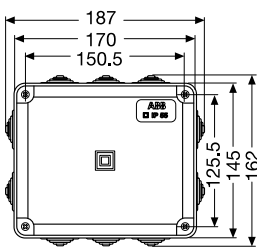

1SL0830A00 - 1SL0824A00
1SL0874A00 - 1SL0854A00
1SL0860A00 - 1SL0880A00
1SL0924A00
1SL0954A00
1SL0960A00