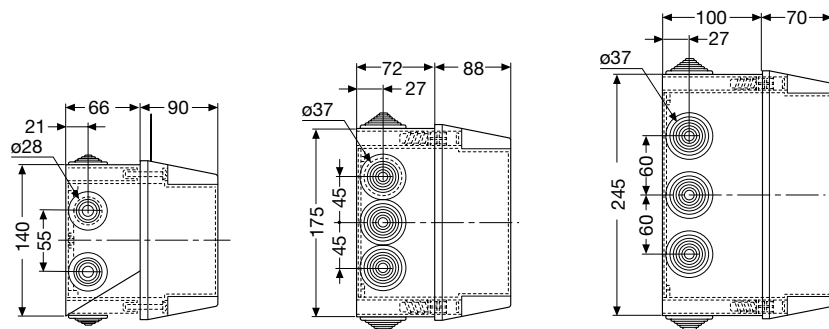

1SL0830A00
1SL0860A00
1SL0880A00
1SL0960A00

1SL0832A00
1SL0862A00
1SL0882A00
1SL0962A00
1SL0982A00

1SL0834A00
1SL0864A00
1SL0884A00
1SL0964A00