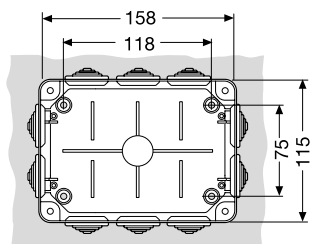

00 822 - 00 852 - 00 872
1SL0822A00 - 1SL0852A00 - 1SL0872A00
1SL0922A00 - 1SL0952A00