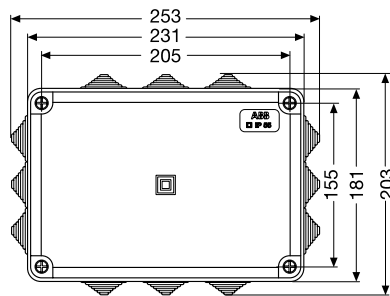

1SL0826A00 - 1SL0832A00
1SL0876A00 - 1SL0856A00
1SL0862A00 - 1SL0884A00
1SL0926A00
1SL0956A00
1SL0962A00