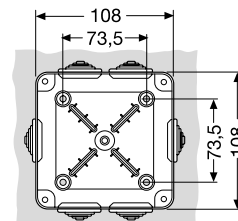

1SL0828A00
1SL0858A00
1SL0878A00
1SL0928A00
1SL0958A00

1SL0830A00
1SL0860A00
1SL0880A00
1SL0960A00

1SL0832A00
1SL0862A00
1SL0882A00
1SL0962A00
1SL0982A00

1SL0834A00
1SL0864A00
1SL0884A00
1SL0964A00

Junction boxes - technical details

IP 44 and IP 55 junction boxes in thermoplastic material

Drilling sheets and internal dimensions

00 800 - 00 581
1SL0900A00
1SL0910A00

00 802
1SL0901A00

00 808
1SL0902A00

00 810
1SL0903A00

00 820 - 00 850
1SL0820A00
1SL0850A00
1SL0920A00
1SL0950A00