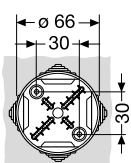

1SL0828A00
1SL0858A00
1SL0878A00
1SL0928A00
1SL0958A00

1SL0830A00
1SL0860A00
1SL0880A00
1SL0960A00

1SL0832A00
1SL0862A00
1SL0882A00
1SL0962A00
1SL0982A00

1SL0834A00
1SL0864A00
1SL0884A00
1SL0964A00

Junction boxes - technical details

IP 44 and IP 55 junction boxes in thermoplastic material

Drilling sheets and internal dimensions

00 800 - 00 581
1SL0900A00
1SL0910A00

00 802
1SL0901A00

00 808
1SL0902A00

00 810
1SL0903A00

00 820 - 00 850
1SL0820A00
1SL0850A00
1SL0920A00
1SL0950A00