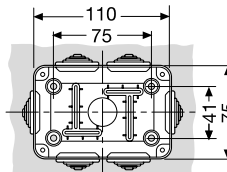

1SL0828A00
1SL0858A00
1SL0878A00
1SL0928A00
1SL0958A00

1SL0830A00
1SL0860A00
1SL0880A00
1SL0960A00

1SL0832A00
1SL0862A00
1SL0882A00
1SL0962A00
1SL0982A00

1SL0834A00
1SL0864A00
1SL0884A00
1SL0964A00

Junction boxes - technical details

IP 44 and IP 55 junction boxes in thermoplastic material

Drilling sheets and internal dimensions

00 800 - 00 581
1SL0900A00
1SL0910A00

00 802
1SL0901A00

00 808
1SL0902A00

00 810
1SL0903A00

00 820 - 00 850
1SL0820A00
1SL0850A00
1SL0920A00
1SL0950A00