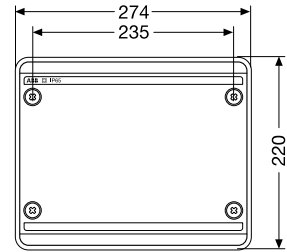

1SL0828A00 - 1SL0834A00
1SL0878A00 - 1SL0858A00
1SL0864A00 - 1SL0884A00
1SL0928A00
1SL0958A00
1SL0964A00

Junction boxes - technical details

IP 65 junction boxes in polycarbonate

Front view

12 804

12 808

12 812

12 814

12 816

12 818

Side view

12 804 - 12 808 - 12 812

12 814

12 816 - 12 818

Junction boxes - technical details