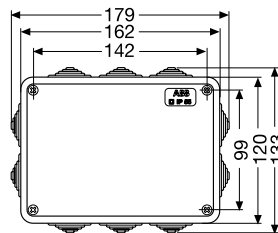

00 822 - 00852 - 00 872
1SL0822A00 - 1SL0852A00
1SL0872A00
1SL0922A00