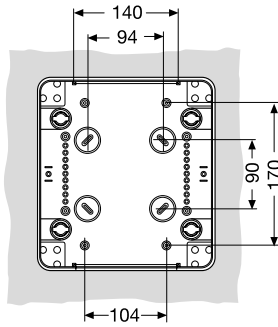

1SL0828A00 - 1SL0834A00
1SL0878A00 - 1SL0858A00
1SL0864A00 - 1SL0884A00
1SL0928A00
1SL0958A00
1SL0964A00

Junction boxes - technical details

IP 65 junction boxes in polycarbonate

Front view

12 804

12 808

12 812

12 814

12 816

12 818

Side view

12 804 - 12 808 - 12 812

12 814

12 816 - 12 818

Junction boxes - technical details

IP 65 junction boxes in polycarbonate

Drilling sheet

12 804

12 808

12 812

12 814

12 816

12 818