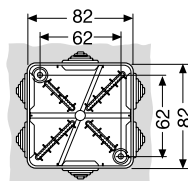

1SL0828A00
1SL0858A00
1SL0878A00
1SL0928A00
1SL0958A00

1SL0830A00
1SL0860A00
1SL0880A00
1SL0960A00

1SL0832A00
1SL0862A00
1SL0882A00
1SL0962A00
1SL0982A00

1SL0834A00
1SL0864A00
1SL0884A00
1SL0964A00

Junction boxes - technical details

IP 44 and IP 55 junction boxes in thermoplastic material

Drilling sheets and internal dimensions

00 800 - 00 581
1SL0900A00
1SL0910A00

00 802
1SL0901A00

00 808
1SL0902A00

00 810
1SL0903A00

00 820 - 00 850
1SL0820A00
1SL0850A00
1SL0920A00
1SL0950A00