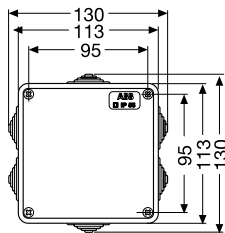

Junction boxes - technical details

IP 44 and IP 55 junction boxes in thermoplastic material

Front view

00 800
1SL0900A00

00 802
1SL0901A00

00 808
1SL0902A00

00 810
1SL0903A00

00 820 - 00 850
1SL0820A00 - 1SL0850A00
1SL0920A00 - 1SL0950A00