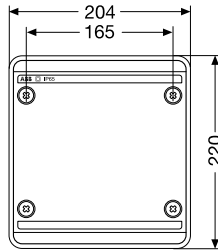

1SL0828A00 - 1SL0834A00
1SL0878A00 - 1SL0858A00
1SL0864A00 - 1SL0884A00
1SL0928A00
1SL0958A00
1SL0964A00

Junction boxes - technical details

IP 65 junction boxes in polycarbonate

Front view

12 804

12 808

12 812

12 814

12 816

12 818

Side view

12 804 - 12 808 - 12 812

12 814

12 816 - 12 818

Junction boxes - technical details