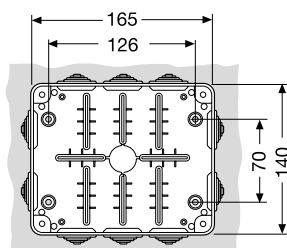

1SL0828A00
1SL0858A00
1SL0878A00
1SL0928A00
1SL0958A00

1SL0830A00
1SL0860A00
1SL0880A00
1SL0960A00

1SL0832A00
1SL0862A00
1SL0882A00
1SL0962A00
1SL0982A00

1SL0834A00
1SL0864A00
1SL0884A00
1SL0964A00

Junction boxes - technical details

IP 44 and IP 55 junction boxes in thermoplastic material

Drilling sheets and internal dimensions

00 800 - 00 581
1SL0900A00
1SL0910A00

00 802
1SL0901A00

00 808
1SL0902A00

00 810
1SL0903A00

00 820 - 00 850
1SL0820A00
1SL0850A00
1SL0920A00
1SL0950A00

00 816 - 00 846
1SL0816A00
1SL0846A00
1SL0916A00
1SL0946A00

00 821 - 00 851
1SL0821A00
1SL0851A00
1SL0921A00
1SL0951A00

00 822 - 00 852 - 00 872
1SL0822A00 - 1SL0852A00 - 1SL0872A00
1SL0922A00 - 1SL0952A00