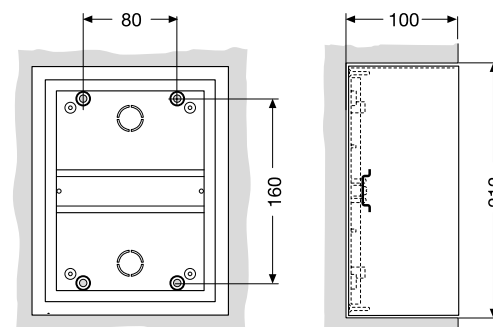

Livorno Series flush- and wall- mounting emergency consumer units

Drilling sheets

13 180

13 183

13 161 - 13 165

13 171 - 13 175

13 141 - 13 151

13 144
13 143

Junction boxes - technical details

IP 44 and IP 55 junction boxes in thermoplastic material

Front view

00 800
1SL0900A00

00 802
1SL0901A00

00 808
1SL0902A00

00 810
1SL0903A00

00 820 - 00 850
1SL0820A00 - 1SL0850A00
1SL0920A00 - 1SL0950A00