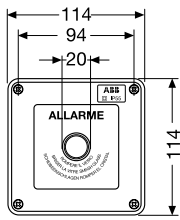

Livorno Series flush- and wall- mounting emergency consumer units

Front view

13 180 - 13 183

13 186

13 161 - 13 165

13 171 - 13 175

13 141 - 13 151

13 144
13 143