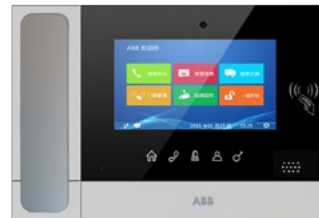

7" Indoor Stations

The HB indoor station is designed with a beautiful modern style, and an elegant look. Five quick access buttons, an intuitive interface and high-resolution touch screen ensure easy operation. Ground-breaking functions realise an innovative and more secure door communication, every day, all the time.

- Intercom between App and outdoor station
- Monitor
- Unlock
- History log
- Simple configuration
- No extra devices needed.

Guard unit with 7" LCD Touch Screen

Guard unit with desk-top design provides access to various services using the intuitive icon menu on the touch screen. Communication is possible with indoor station, outdoor station and other guard units.