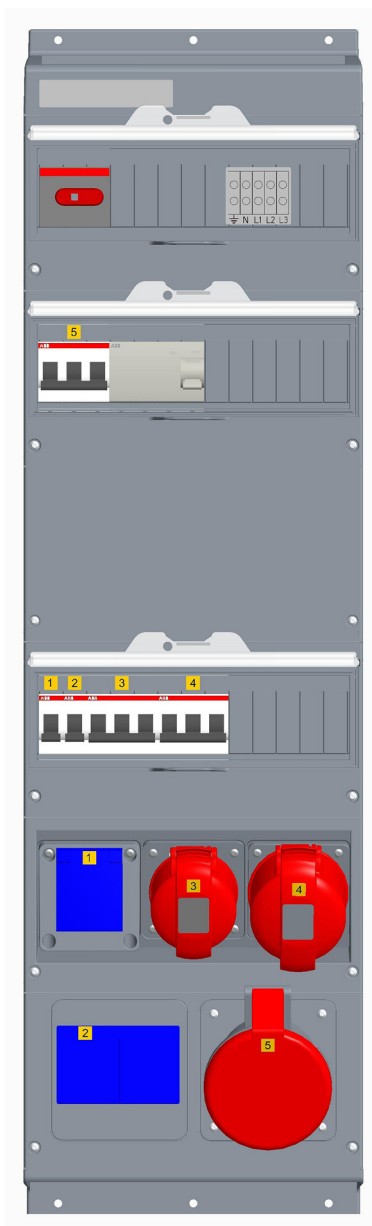

Recycling instructions and environmental information

WEEE for ABB Modular Combi and Switched Interlocked sockets

List of materials
Plastic
Brass, Cu+Zn
Steel
Rubber
Aluminum
Copper wires
*Electrical or electronic components for separate WEEE handling

For more information please visit:
www.abb.com

2CMC000057M0000, Rev A / May 2018