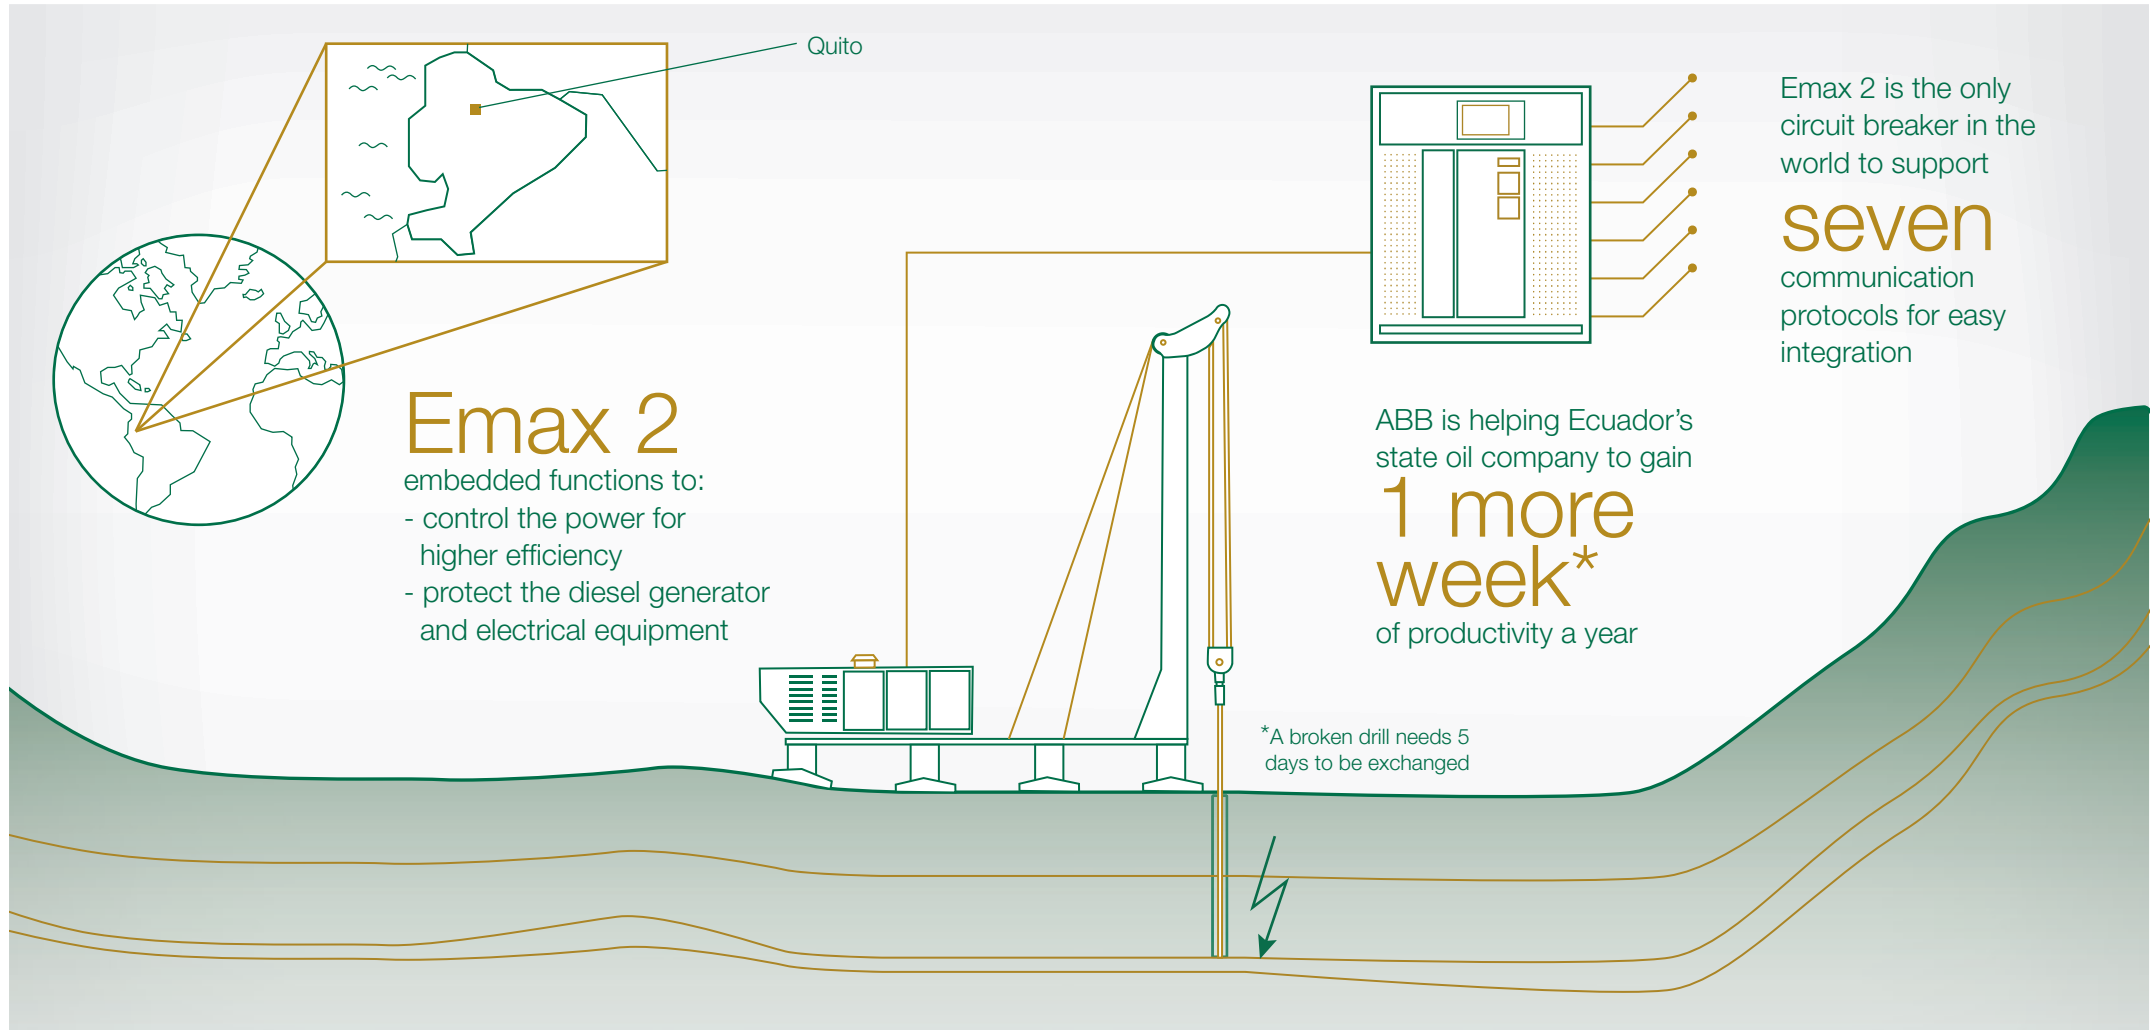

ABB's unique circuit-breaker with power control function to cut downtime for Ecuador's state oil company

Power and productivity
for a better world™