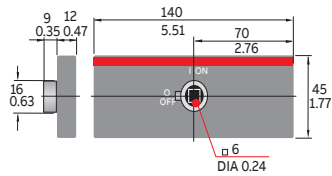

—
INSTALLATION INSTRUCTION

Conversion kit 6- and 8-pole switch mechanism OWP6D125

OWP6D125

OT100...125F3

OT100...125F4

OWP6D125

Plastic hammer

Contact us