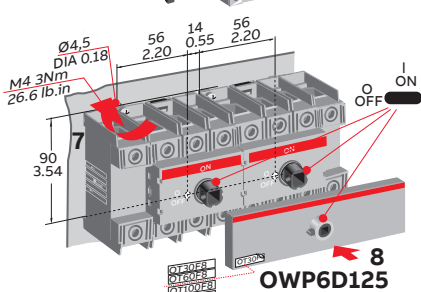

—
INSTALLATION INSTRUCTION

Conversion kit 6- and 8-pole switch mechanism OWP6D125

OWP6D125

OT100...125F3

OT100...125F4

OWP6D125

Plastic hammer

Contact us