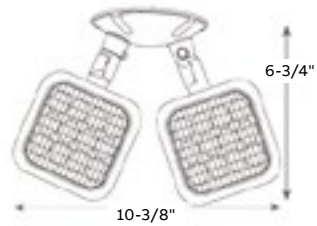

EF12D-LED Series

Thermoplastic square LED outdoor remote heads

Features

- Multi-volt 3.6, 6 or 12V, 3W in total
- Thermoplastic housing and aluminum canopy with fully adjustable LED heads
- Suitable for outdoor, wet location applications
- Wall or ceiling mount
- -4°F to 122°F (-20°C to 50°C)
- UL 924 Listed

Dimensions are approximate and subject to change.

EF12D-LED Series

Photometric performance

Lamp	Spacing center-to-center (feet)	
	7' mounting height	15' mounting height
EF12	13'	4'

How to order

Series	# of lamp	Options	Color
EF12	Blank= Single head D= Double head	-LED= Thermoplastic square LED head	Blank= Gray Bk= Black