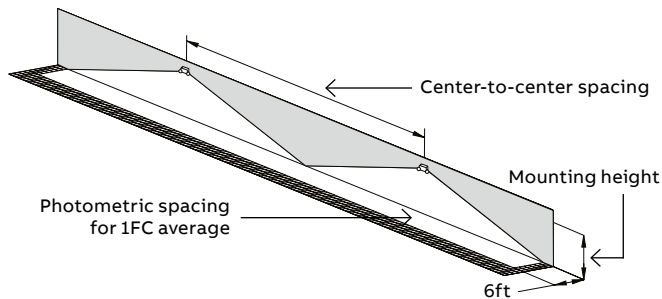

Dimensions are approximate and subject to change.

EF12D-LED Series

Photometric performance

Lamp	Spacing center-to-center (feet)	
	7' mounting height	15' mounting height
EF12	13'	4'

How to order

Series	# of lamp	Options	Color
EF12	Blank= Single head D= Double head	-LED= Thermoplastic square LED head	Blank= Gray Bk= Black