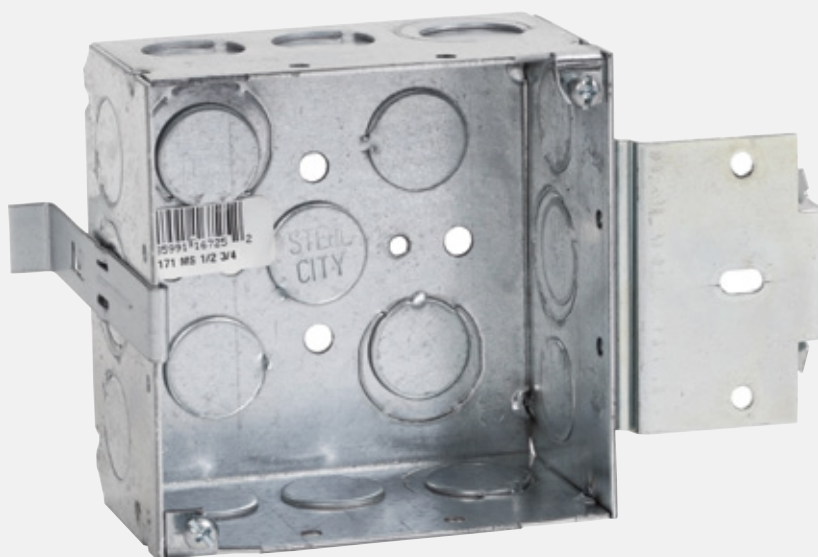

COMPETITIVE COMPARISON

Steel City[®] MS series bracket box

Steel City® MS series bracket box

Steel City MS series

- Steel side support supplied with box
- Bracket welded onto box for a secure unit; won't pop off during installation.
- Most stud contact — no movement once installed
- Patented gripping teeth lock onto stud
- Large product offering covering all box sizes and conduit styles

RACO Box-Loc®

- Squeezes onto stud with steel flaps; less gripping force
- Plastic side support (weak); must remove KO to install
- No pre-fab offering for MS style boxes

Eaton Crouse-Hinds®

- Small bracket — less stud face contact causing instability
- No pre-punched screw holes for possible local code requirement
- No pre-fab offering for MS style boxes