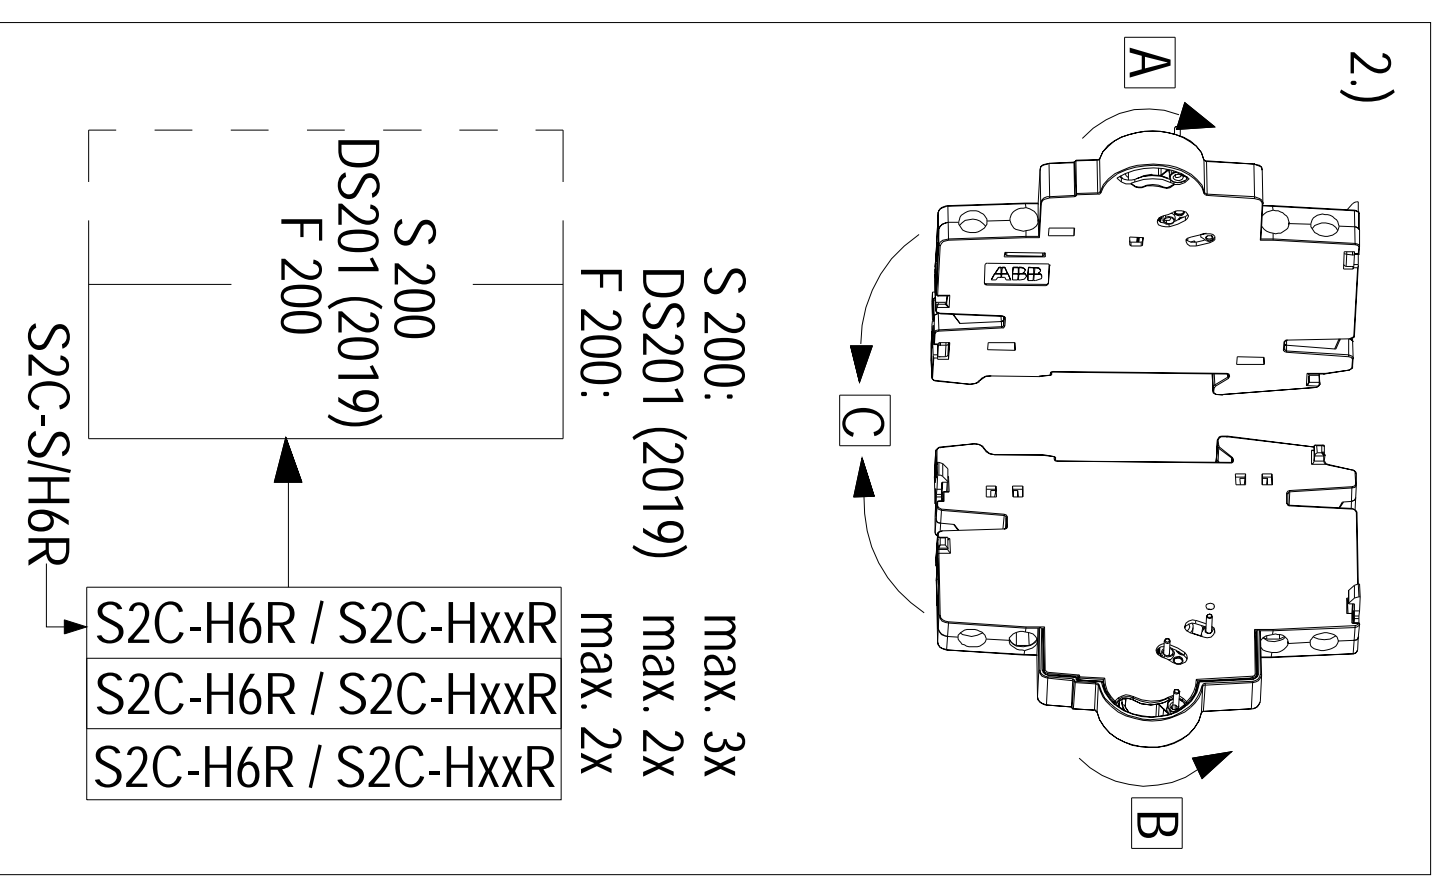

Hilfskontakt S2C-H11R
 1 Schließer und 1 Öffner
 auxiliary switch S2C-H11R
 1NO+1NC contact
 辅助触头 S2C-H11R
 一常开一常闭

2CDS 200 956 R0001

FI
 ES
 FR
 IT

Made in China

www.abb.com/lowvoltage/directives

北京ABB低压电器有限公司
 中国 北京经济技术开发区康定街17号
 ABB LV Installation Materials Co., Ltd. Beijing
 NO.17 Kangding Street, Beijing Economic-Technological Development Area

Ø0.75...2.5 mm²

1.2 Nm

8mm