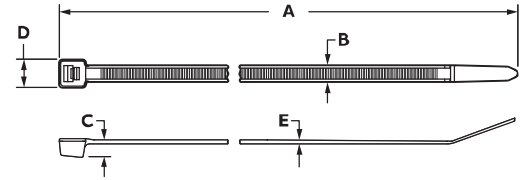

Installation:

- Install with approved ABB cable tie tool such as ERG50 , QC-100, L-200, L-400-C

Materials / Finishes:

- Natural Polyamide (Nylon 6.6)

Conforms to:

- AH-2 Plenum Rated
- UL94 V-2
- Type 21S

Cable Tie, standard, 50 lbs. series
Colored ties

Product selection - in. (mm)								
Part no:	Color	A	B	C	D	E	Min. bundle diameter	Max. bundle diameter
GID no:		±0.25 (6.4)	±0.01 (0.25)	±0.03 (0.76)	±0.03 (0.76)	±0.01 (0.25)		
L-7-50-2-C 7TAG054390R0050	Red	7.6 (193)	0.18 (4.6)	0.20 (5.1)	0.30 (7.6)	0.06 (1.5)	0.06 (1.5)	1.87 (47.6)
L-7-50-3-C 7TAG054390R0052	Orange							
L-7-50-4-C 7TAG054390R0054	Yellow							
L-7-50-5-C 7TAG054390R0056	Green							
L-7-50-6-C 7TAG054390R0058	Blue							
L-7-50-7-C 7TAG054390R0059	Purple							
L-7-50-8-C	Grey							
L-7-50FL-18-C	Fl. Green							
L-7-50FL-11-C	Fl. Pink							
L-7-50FL-17-C	Fl. Yellow							
L-7-50FL-16-C	Fl. Orange							
L-7-50FL-20-C	Fl. Blue							
L-11-50-2-C 7TAG054390R0015	Red	11.1 (282)						3.06 (77.7)
L-11-50-3-C	Orange							
L-11-50-4-C 7TAG054390R0020	Yellow							
L-11-50-5-C	Green							
L-11-50-6-C	Blue							
L-11-50-7-C	Purple							
L-11-50-8-C	Grey							
L-11-50FL-18-C 7TAG054390R0032	Fl. Green							
L-11-50FL-11-C	Fl. Pink							
L-11-50FL-17-C 7TAG054980R0600	Fl. Yellow							
L-11-50FL-16-C	Fl. Orange							
L-11-50FL-20-C 7TAG054980R0601	Fl. Blue							
L-14-50-2-C 7TAG054980R0605	Red	14.6 (371)						4.0 (101.6)
L-14-50-3-C	Orange							
L-14-50-4-C	Yellow							
L-14-50-5-C	Green							
L-14-50-6-C	Blue							
L-14-50-6-C	Purple							
L-14-50-8-C	Grey							
L-14-50FL-18-C	Fl. Green							
L-14-50FL-11-C	Fl. Pink							
L-14-50FL-17-C	Fl. Yellow							
L-14-50FL-16-C	Fl. Orange							
L-14-50FL-20-C	Fl. Blue							