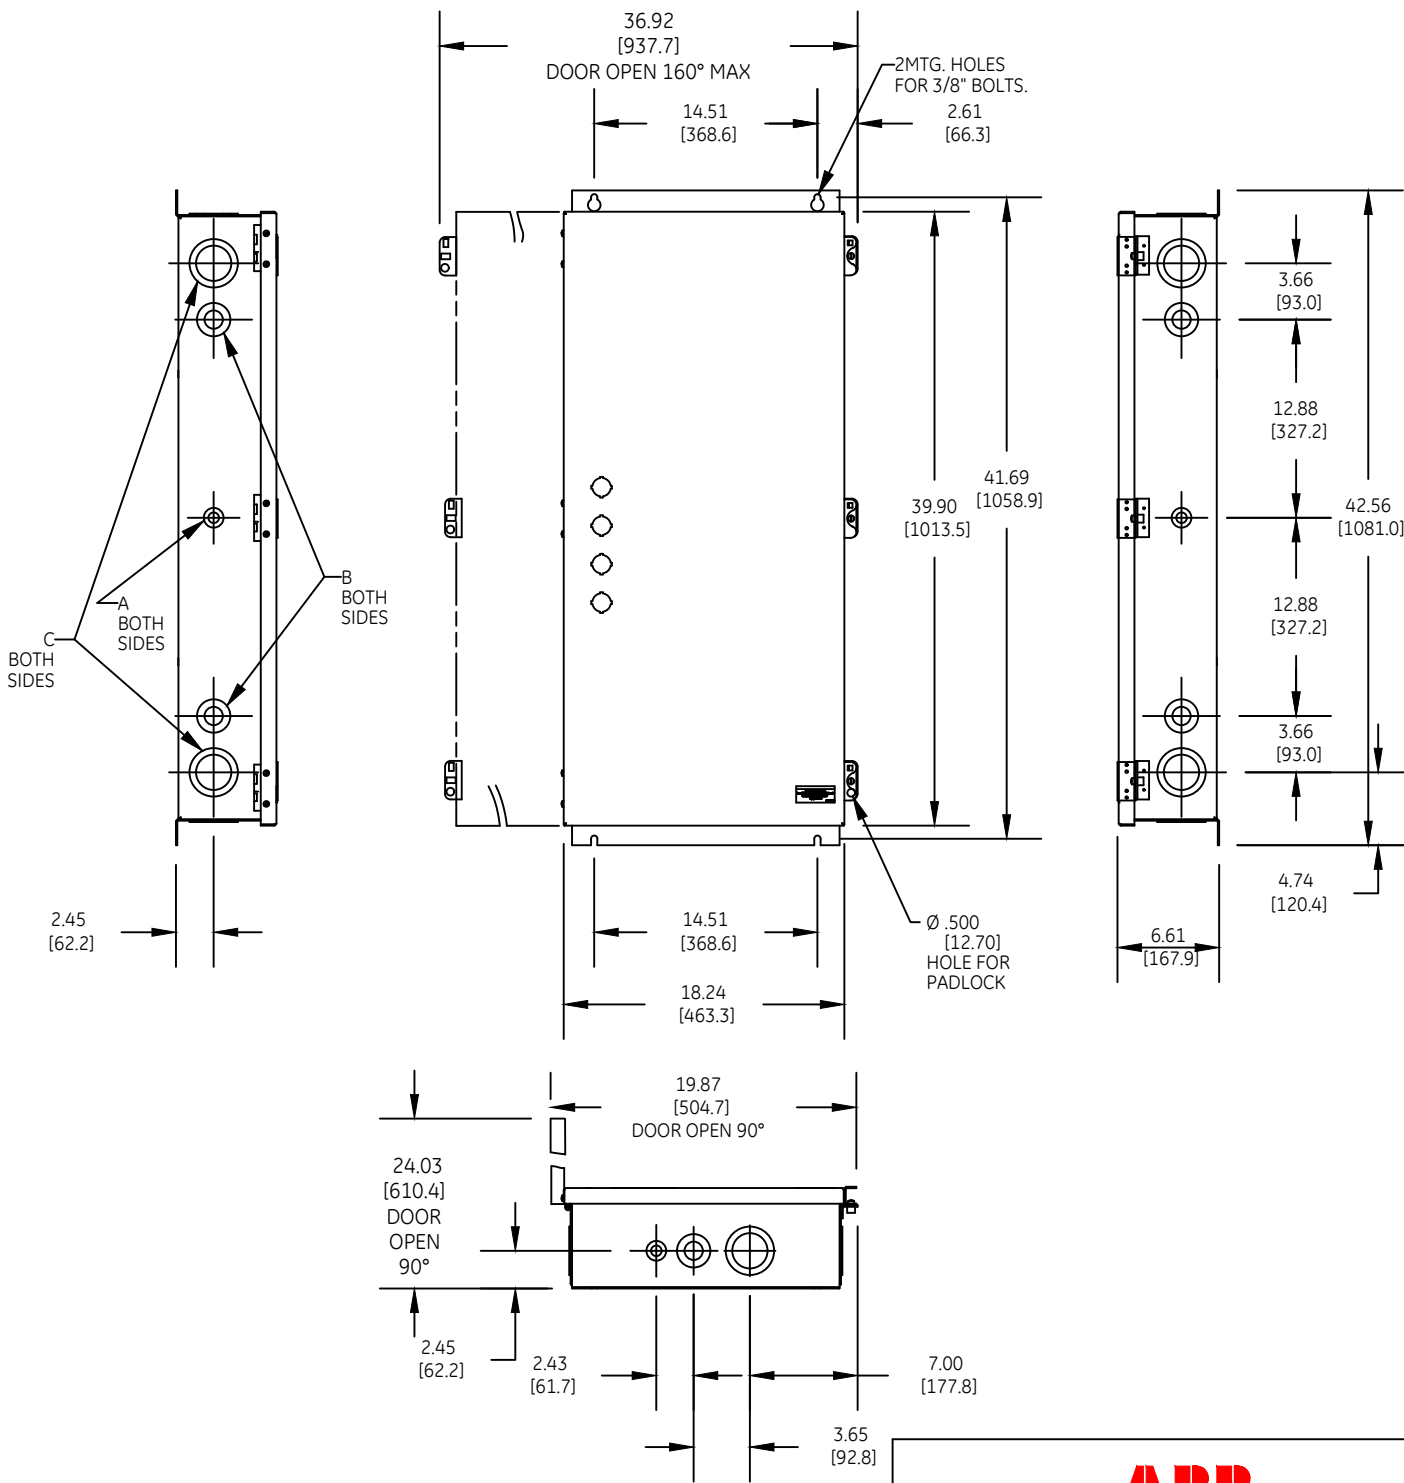

DUAL DIMENSIONS INCHES [MILLIMETERS] (ESTIMATING ONLY)

K.O.'s SAME TOP & BOTTOM

- A COMBINATION KNOCKOUT FOR 1/2 OR 3/4-INCH CONDUIT
- B COMBINATION KNOCKOUT FOR 1 OR 1 1/2-INCH CONDUIT
- C COMBINATION KNOCKOUT FOR 2 OR 3-INCH CONDUIT

WEIGHT : 92 lbs (APPROXIMATE)  
150, 200 & 225 AMP RATINGS

OUTLINE - CR160MC  
LIGHTING CONTACTOR TYPE 1 ENCLOSED

THIRD ANGLE	SHEET#	DWG NO.	DATE	REV
	1 of 1	55-217831	03/21	04