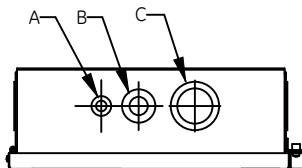

DUAL DIMENSIONS INCHES [MILLIMETERS] (ESTIMATING ONLY)

K.O.'s SAME TOP & BOTTOM

- A COMBINATION KNOCKOUT FOR 1/2 OR 3/4-INCH CONDUIT
- B COMBINATION KNOCKOUT FOR 1 OR 1 1/2-INCH CONDUIT
- C COMBINATION KNOCKOUT FOR 2 OR 3-INCH CONDUIT

WEIGHT : 92 lbs (APPROXIMATE)  
150, 200 & 225 AMP RATINGS

OUTLINE - CR160MC  
LIGHTING CONTACTOR TYPE 1 ENCLOSED

THIRD ANGLE	SHEET#	DWG NO.	DATE	REV
	1 of 1	55-217831	03/21	04