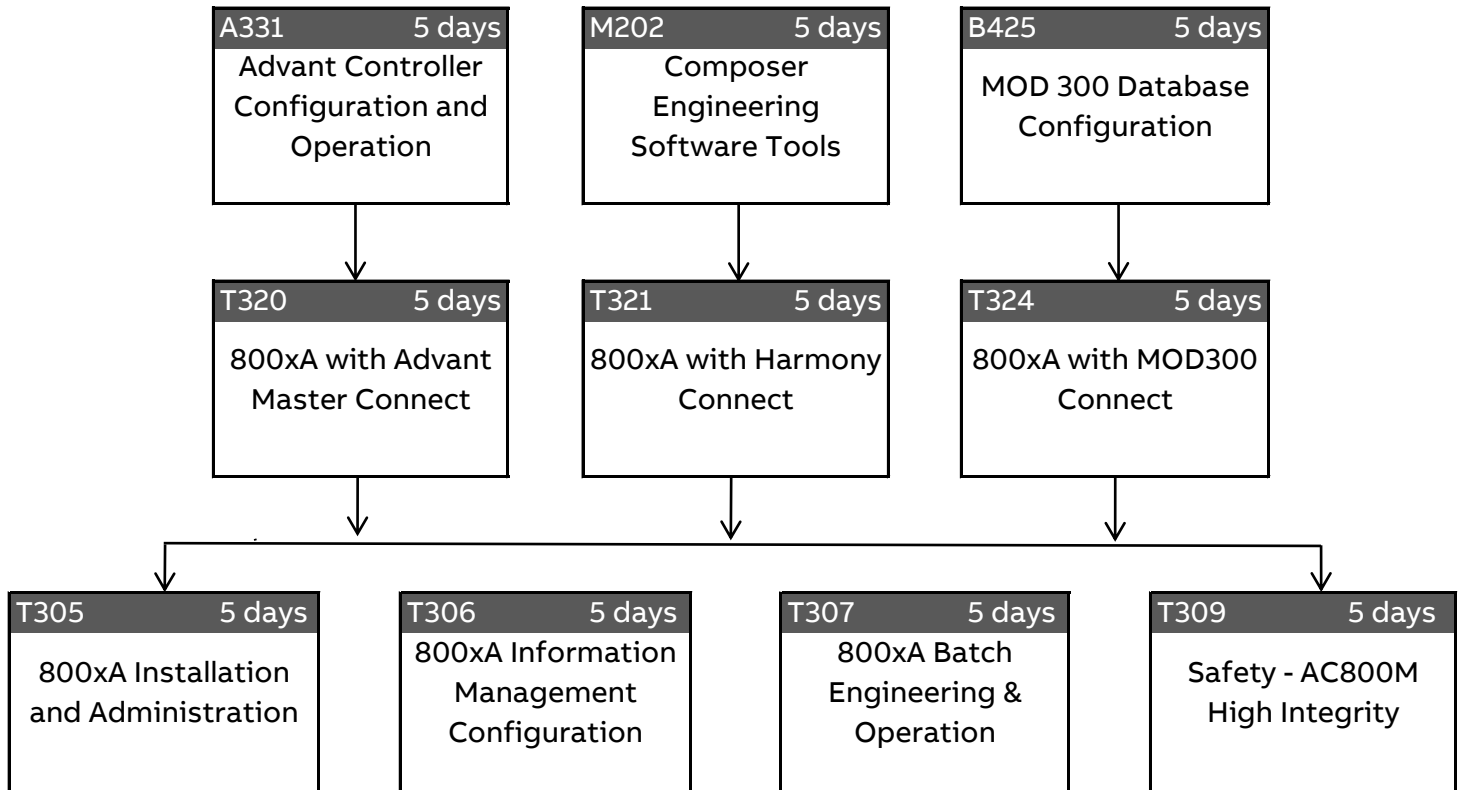

## 800xA Evolution

To register, contact the North America

Customer Service Center or visit us

online

+1 800 HELP 365 Option 2, Option 4

Fax: +1 919 666 1388

[abbuniversity@us.abb.com](mailto:abbuniversity@us.abb.com)