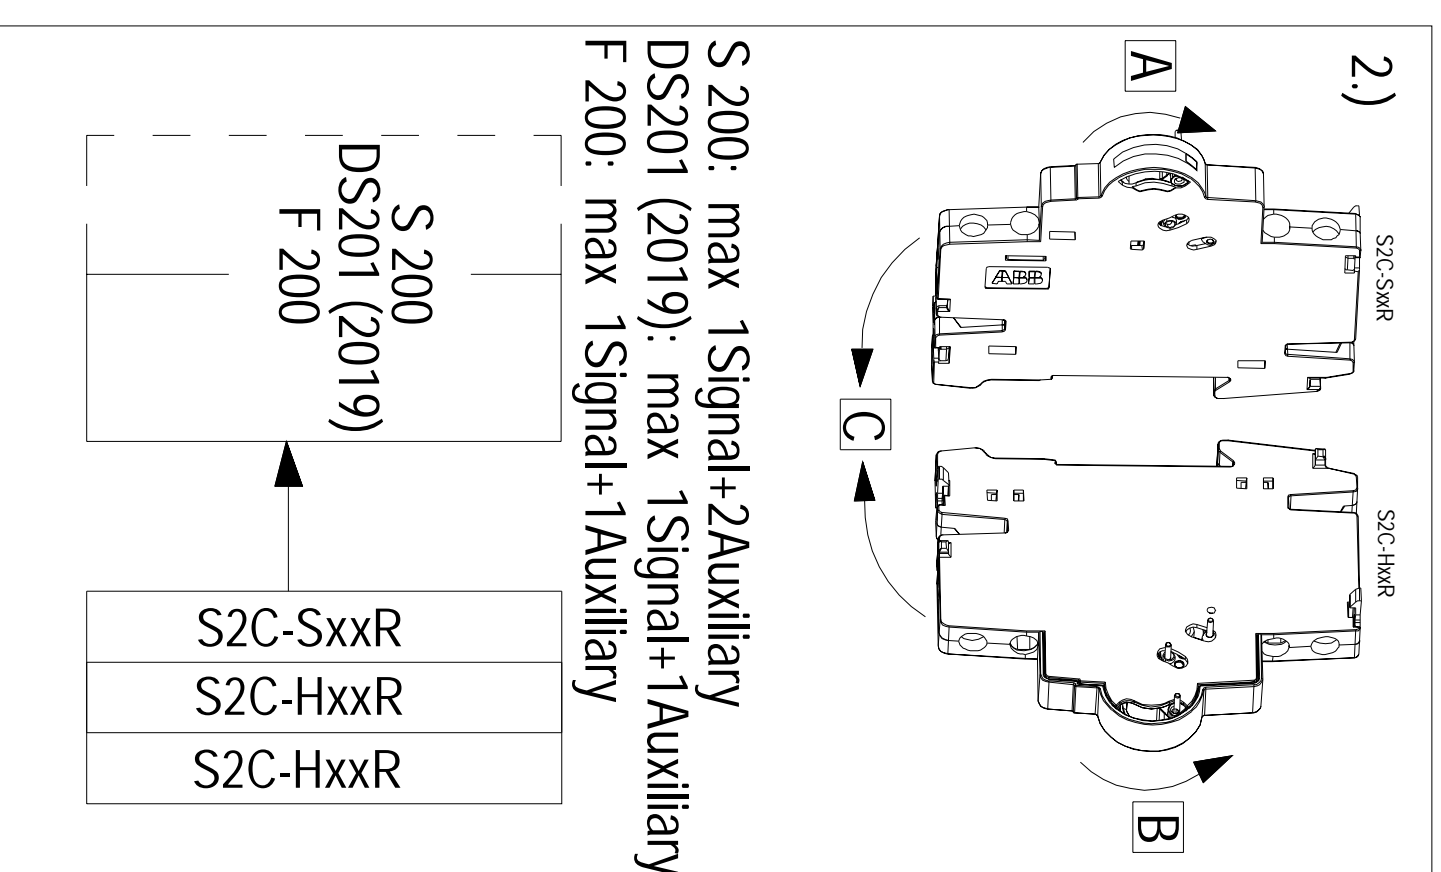

Meldekontakt S2C-S20R
 2 Schließer
 Signal contact S2C-S20R
 2 NO contact
 信号触头 S2C-S20R
 两常开

2TAZ 911 030 R0002

FI
 ES
 FR
 IT

Made in China

S 200: max 1Signal+2Auxiliary
 DS201 (2019): max 1Signal+1Auxiliary
 F 200: max 1Signal+1Auxiliary

2TAB917003P0008

北京ABB低压电器有限公司
 中国 北京经济技术开发区康定街17号
 ABB LV Installation Materials Co., Ltd. Beijing
 NO.17 Kangding Street, Beijing Economic-Technological Development Area

Ø0.75...2.5 mm²

1.2 Nm

8mm