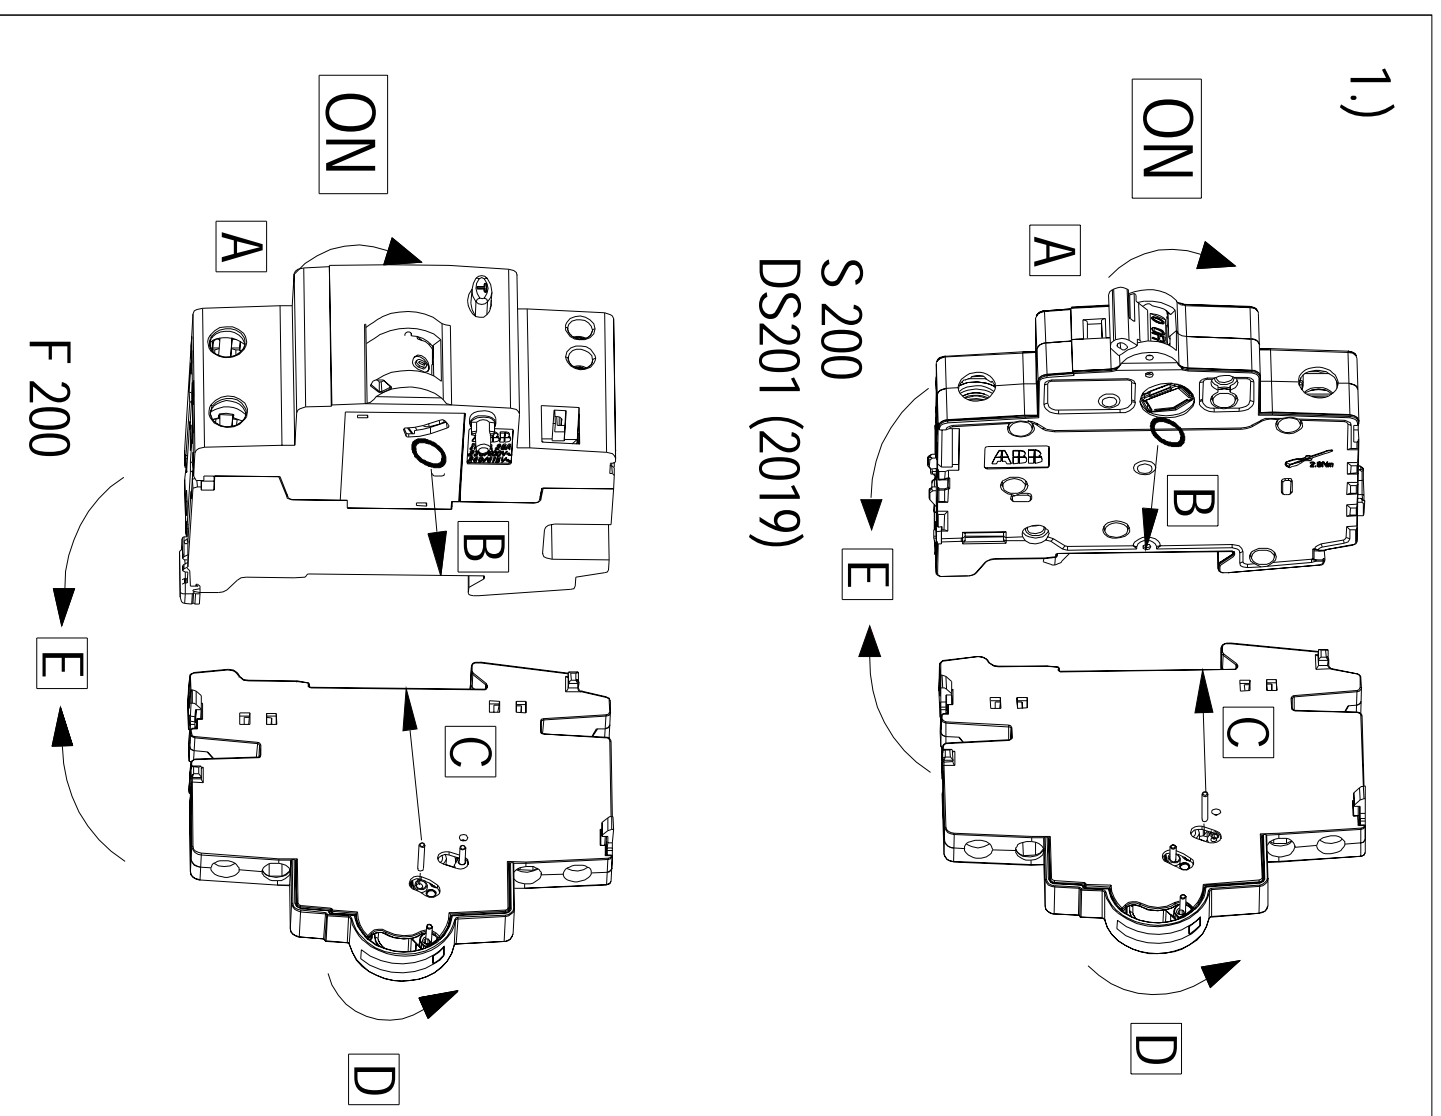

Meldekontakt S2C-S20R
 2 Schließer
 Signal contact S2C-S20R
 2 NO contact
 信号触头 S2C-S20R
 两常开

2TAZ 911 030 R0002

FI
 ES
 FR
 IT

Made in China

S 200: max 1Signal+2Auxiliary
 DS201 (2019): max 1Signal+1Auxiliary
 F 200: max 1Signal+1Auxiliary

2TAB917003P0008

北京ABB低压电器有限公司
 中国 北京经济技术开发区康定街17号
 ABB LV Installation Materials Co., Ltd. Beijing
 NO.17 Kangding Street, Beijing Economic-Technological Development Area

Ø0.75...2.5 mm²

1.2 Nm

8mm