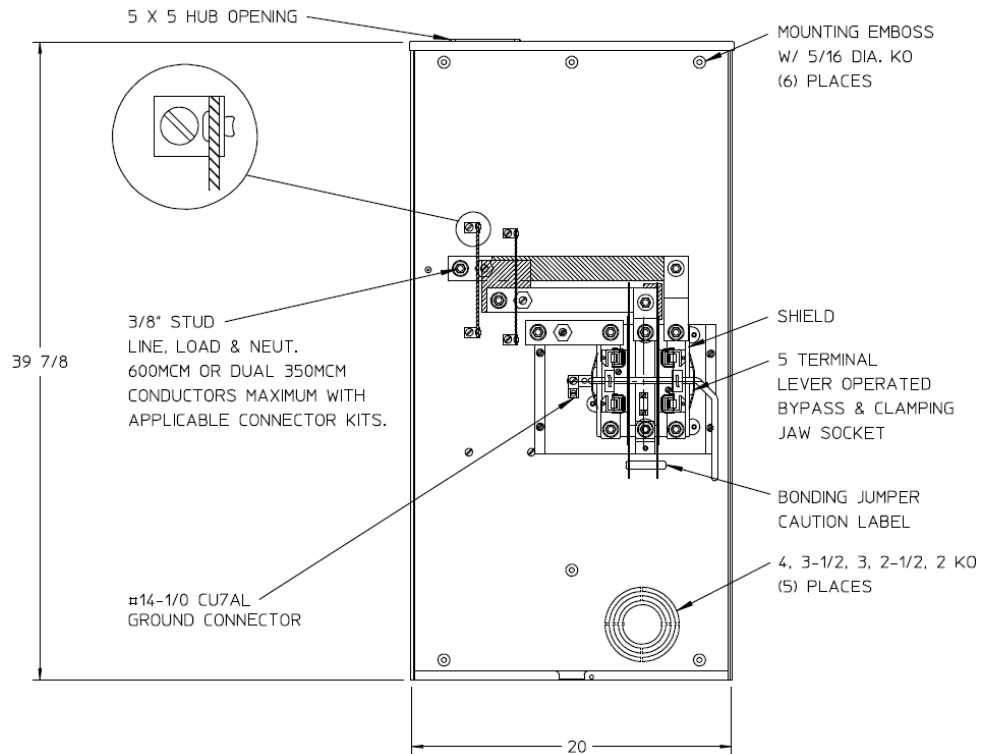

### Left Side View

### Front View Interior

### Right Side View

### Notes

- 1) FINISH: GRAY
- 2) CABINET: BACK IS FABRICATED FROM 14 GA GALV STEEL. TOP, BOTTOM, & FRONT IS FABRICATED FROM 16 GA GALV STEEL.
- 3) 320 AMP CONTINUOUS 600 VAC, 3 PHASE, 3 WIRE NETWORK, 3 WIRE 1 PHASE, 3 WIRE 320 AMP BYPASS
- 4) MIDWEST LABEL ATTACHED TO THE END OF CARTON.
- 5) TEMPORARY CARDBOARD METER OPENING COVER PROVIDED.
- 6) MIDWEST LOGO STAMPED IN THE LOWER LEFT-HAND CORNER OF FRONT.