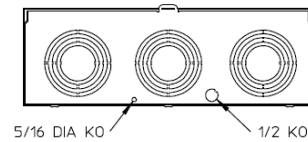

### Front View Interior

### Right Side View

### Notes

- 1) FINISH: GRAY
- 2) CABINET: BACK IS FABRICATED FROM 14 GA GALV STEEL. TOP, BOTTOM, & FRONT IS FABRICATED FROM 16 GA GALV STEEL.
- 3) 320 AMP CONTINUOUS 600 VAC, 3 PHASE, 3 WIRE NETWORK, 3 WIRE 1 PHASE, 3 WIRE 320 AMP BYPASS
- 4) MIDWEST LABEL ATTACHED TO THE END OF CARTON.
- 5) TEMPORARY CARDBOARD METER OPENING COVER PROVIDED.
- 6) MIDWEST LOGO STAMPED IN THE LOWER LEFT-HAND CORNER OF FRONT.

### Bottom View

		
METER SKT 1-320A 600V 1P3W 16 GA STL N3R 5-TERM TPLX GRD LARGE HUB OPNG LVR BYP TOP/BOT FED		
<b>CAT NO</b>	<b>DWG DATE</b>	<b>REV #</b>
1008949MEP	06/13/2018	01