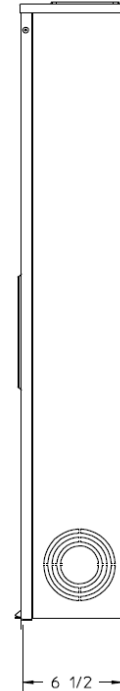

### Left Side View

### Front View Interior

### Right Side View

### Notes

- 1) FINISH: GRAY
- 2) CABINET: BACK IS FABRICATED FROM 14 GA GALV STEEL. TOP, BOTTOM, & FRONT IS FABRICATED FROM 16 GA GALV STEEL.
- 3) 320 AMP CONTINUOUS 600 VAC, 3 PHASE, 3 WIRE NETWORK, 3 WIRE 1 PHASE, 3 WIRE 320 AMP BYPASS
- 4) MIDWEST LABEL ATTACHED TO THE END OF CARTON.
- 5) TEMPORARY CARDBOARD METER OPENING COVER PROVIDED.
- 6) MIDWEST LOGO STAMPED IN THE LOWER LEFT-HAND CORNER OF FRONT.