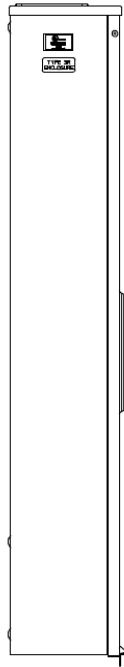

### Left Side View

### Front View Interior

### Right Side View

### Notes

- 1) FINISH: GRAY
- 2) CABINET: BACK IS FABRICATED FROM 14 GA GALV STEEL. TOP, BOTTOM, & FRONT IS FABRICATED FROM 16 GA GALV STEEL.
- 3) 320 AMP CONTINUOUS 600 VAC, 3 PHASE, 3 WIRE NETWORK, 3 WIRE 1 PHASE, 3 WIRE 320 AMP BYPASS
- 4) MIDWEST LABEL ATTACHED TO THE END OF CARTON.
- 5) TEMPORARY CARDBOARD METER OPENING COVER PROVIDED.
- 6) MIDWEST LOGO STAMPED IN THE LOWER LEFT-HAND CORNER OF FRONT.