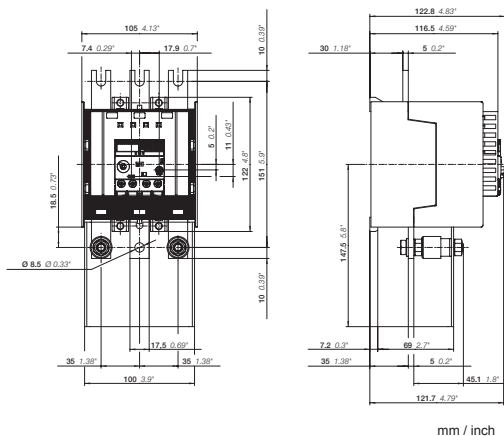

Doc.No. 2CDC107052M6801 (a)

ABB STOTZ-KONTAKT GmbH

Eppelheimer Str. 82
69123 Heidelberg
Germany

<http://www.abb.com/lowvoltage>

EF205 + LT200E

2CDC23208F0016

en **Warning! Hazardous voltage!**

Installation by person with electrotechnical expertise only.