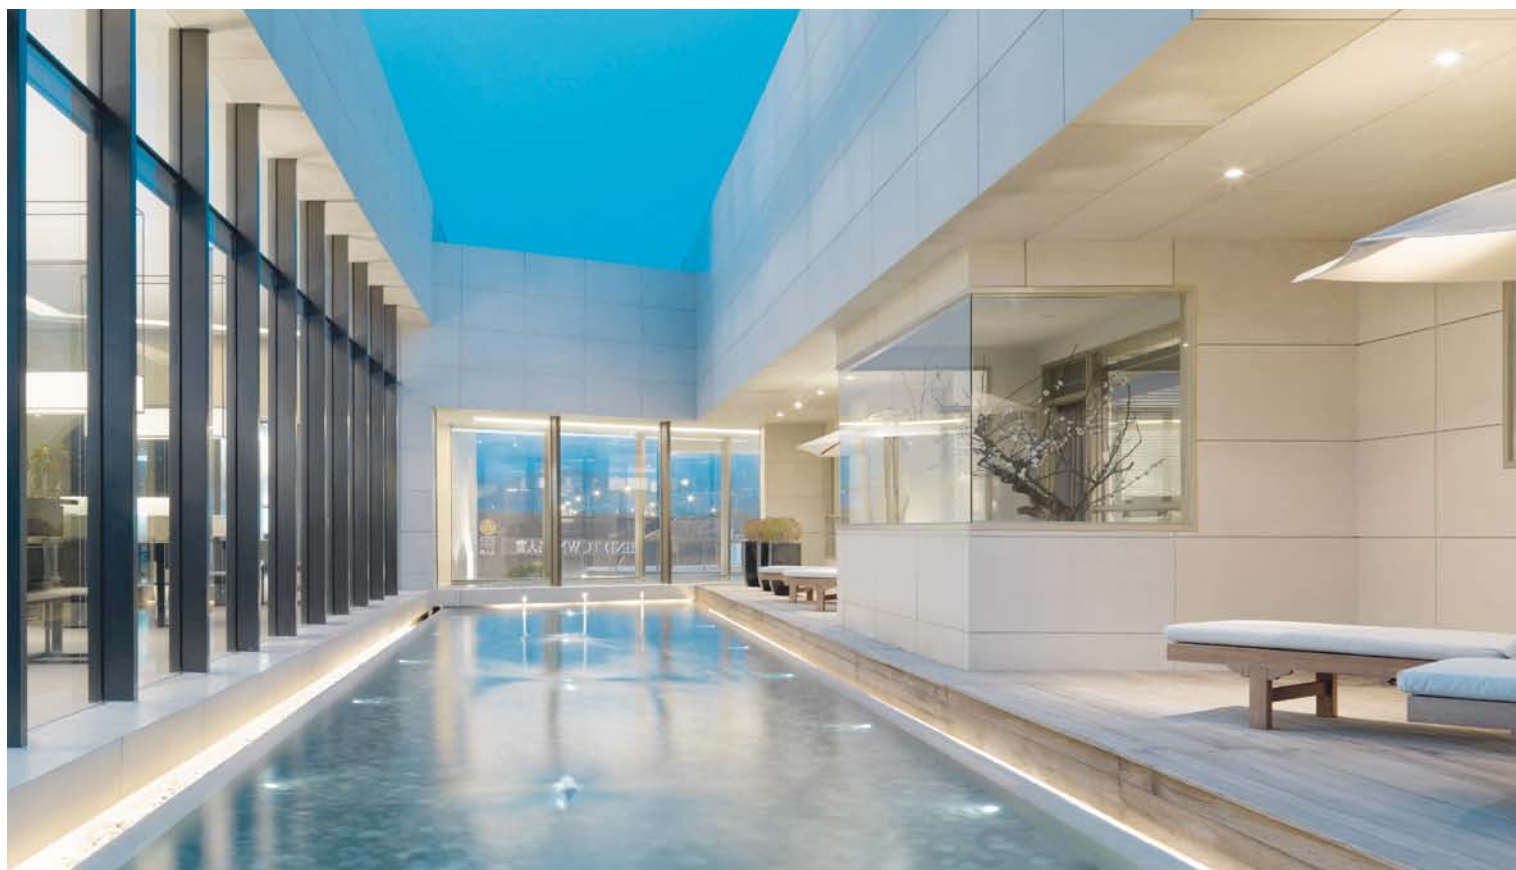

Also outside the hotel: Comfort and security included.