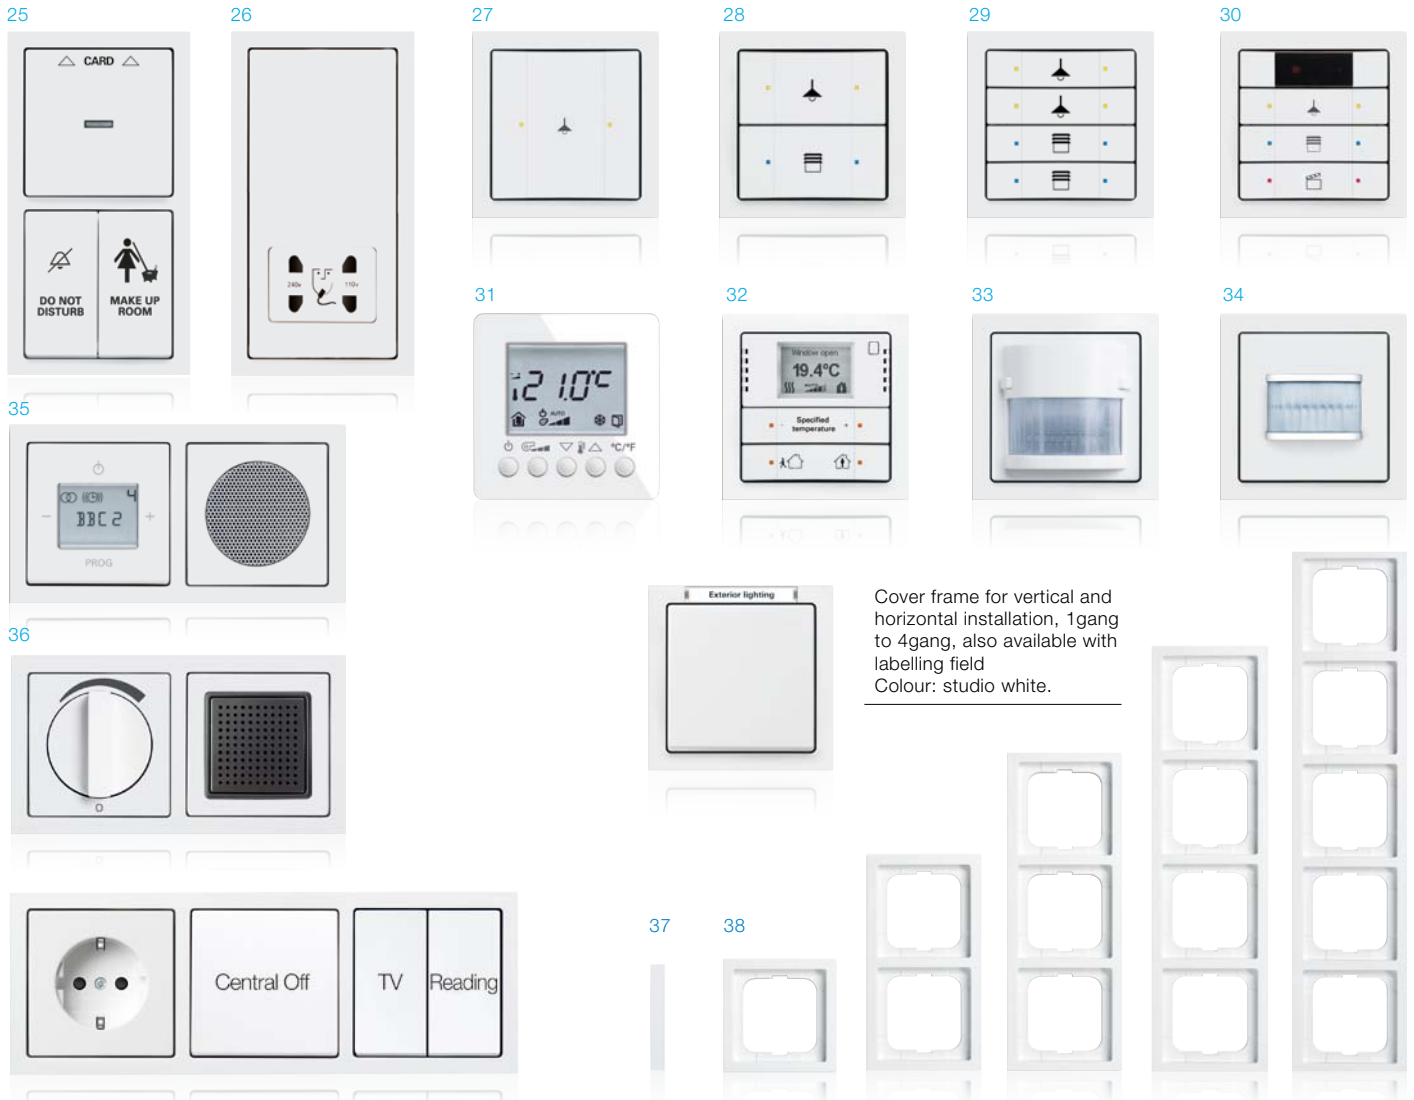

08 Blind switches/push switches

09 Busch blind comfort switch

10 Blind switch/button with profiled half-cylinder

11 Room thermostat with display

12 Busch-iceLight® orientation

13 Busch-Infolight "Do not disturb"

14 SCHUKO® socket outlet, shuttered

15 Busch-steplight®

16 British Standard

17 French (Polish) standard

18 Universal socket outlet

19 Chinese socket outlet

20 Euro American

21 Antenna socket outlet for Radio/TV/SAT

22 Connection socket for ISDN/LAN

23 Telecommunications outlet (TAE)

24 Blank plate

Customizing – to suit your requirements. We can print your specifications on our products.

- 25 2gang combination card switch
- 26 Shaver socket outlet
- 27 KNX sensor 1/2gang with colour concept
- 28 KNX sensor 2/4gang with colour concept
- 29 KNX sensor 4/8gang with colour concept
- 30 KNX sensor 3/6gang with infrared interface and colour concept
- 31 KNX room thermostat fan coil with display, surface-mounted
- 32 KNX sensor room thermostat with heating/cooling mode
- 33 KNX flush-mounted motion detector Comfort with multi lens
- 34 KNX flush-mounted motion detector Standard
- 35 2gang combination of Busch-AudioWorld® flush-mounted DigitalRadio loudspeaker
- 36 2gang combination volume control/loudspeaker
- 37 1gang cover frame, side view
- 38 Cover frame, 1gang to 5gang