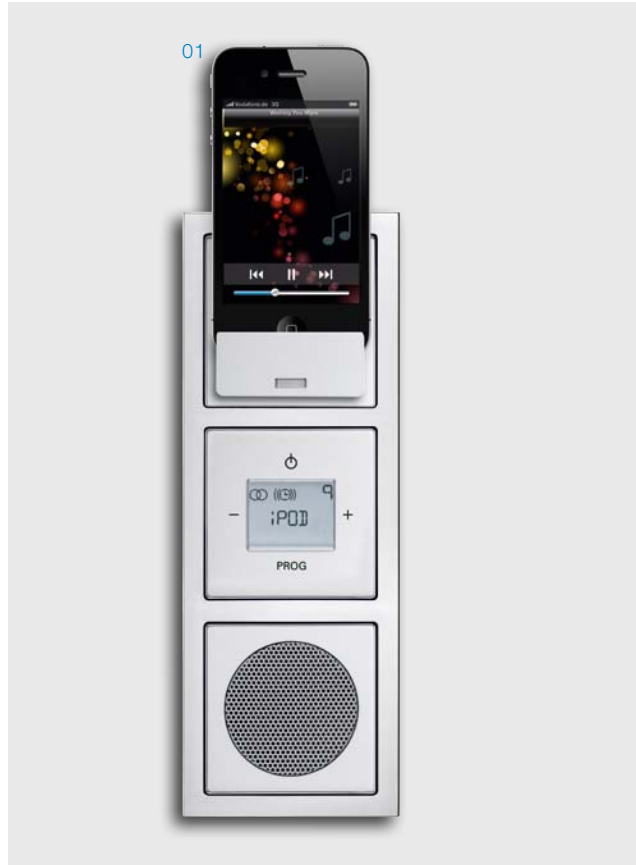

Professional requirements. Special equipment.