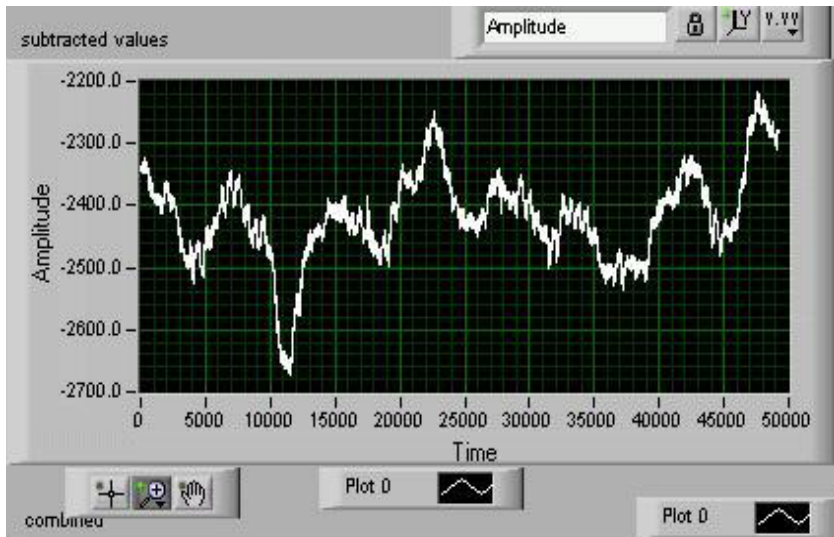

ABB Test Technology - Powertrain

ABB

View Statistics

Side Shim Gage

ABB Digital Gauging Software

- Windows Based
- Digital Technology
- Icon Driven Software And Set Up
- On-line Statistical Package

Capabilities

- 1 Micron Resolution Levels
- Run Out Measurement
- Graphic Display Of Mesh Signature
- High Speed Data Gathering
- Dynamic Real Time Gauging
- Signature Analysis
- Process Filtering

Statistics

- Windows-Based
- Histograms
- X-bar And R Charts
- Pareto Charts
- Variable Sampling