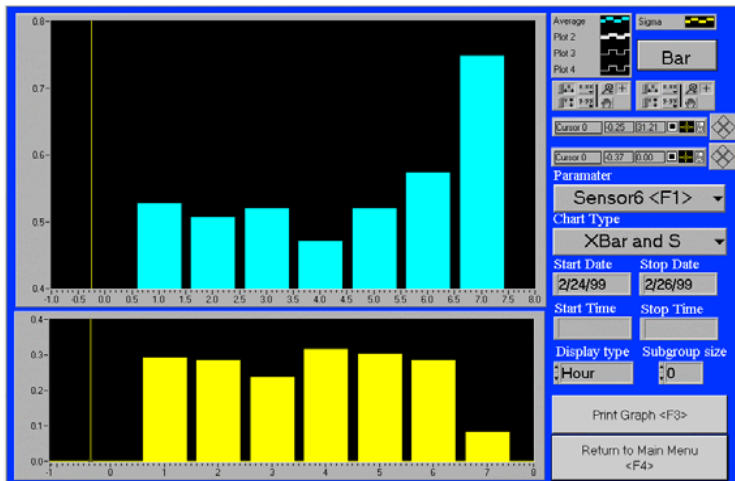

ABB Test Technology - Powertrain

ABB

View Statistics

Side Shim Gage

ABB Digital Gauging Software

- Windows Based
- Digital Technology
- Icon Driven Software And Set Up
- On-line Statistical Package

Capabilities

- 1 Micron Resolution Levels
- Run Out Measurement
- Graphic Display Of Mesh Signature
- High Speed Data Gathering
- Dynamic Real Time Gauging
- Signature Analysis
- Process Filtering

Statistics

- Windows-Based
- Histograms
- X-bar And R Charts
- Pareto Charts
- Variable Sampling