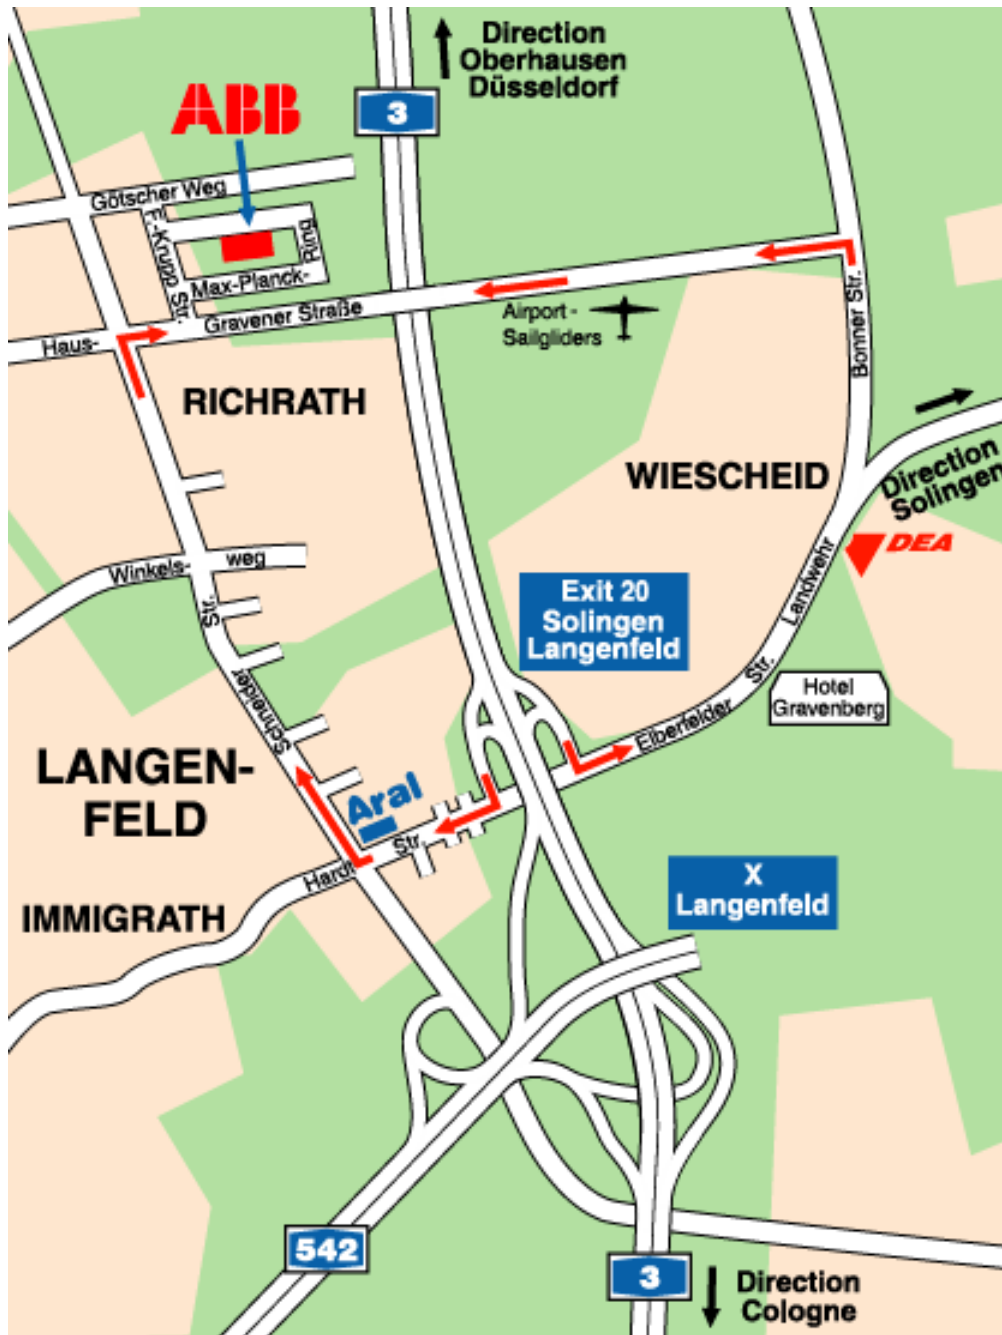

## Map to ABB in Langenfeld/Germany:

### How to get to ABB:

1. Motorway A3, exit # 20: „Solingen/ Langenfeld“  
**When coming from Cologne please note:** Just before exit "Solingen" you will pass the intersection "Langenfeld". Please do not take this exit! Keep on driving and take the next exit!
2. At the traffic turn right with direction to LANGENFELD
3. Turn right at the crossroads - right after the Aral traffic station - into the Schneiderstraße
4. Go straight ahead to the end of the road (approx. 2.5 km)
5. Turn right into Götscher Weg
6. Turn right again into Friedrich-Krupp-Straße
7. Turn left into Max-Planck-Ring
8. Max-Planck-Ring 28: (second building on the right side)

We look forward to seeing you in Langenfeld and wish you a pleasant journey.