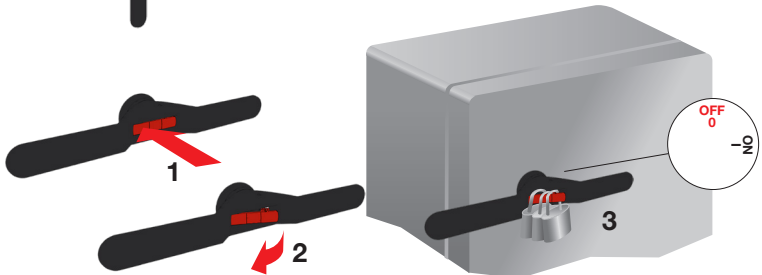

OH-200J12P

OT1000-2500

Dimension drawing, holes and stamp

OH-200J12P

A04014

Laji / Type	L
OH_150L12P	300
OH_200L12P	400