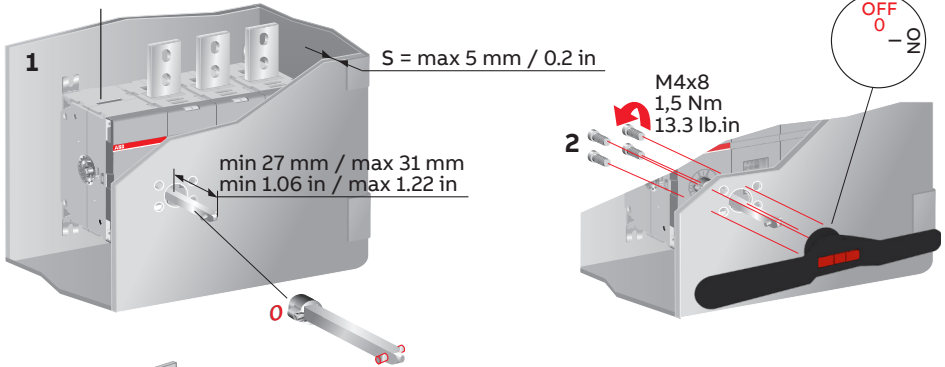

OH-200J12P

OT1000-2500

Dimension drawing, holes and stamp

OH-200J12P

A04014

Laji / Type	L
OH_150L12P	300
OH_200L12P	400