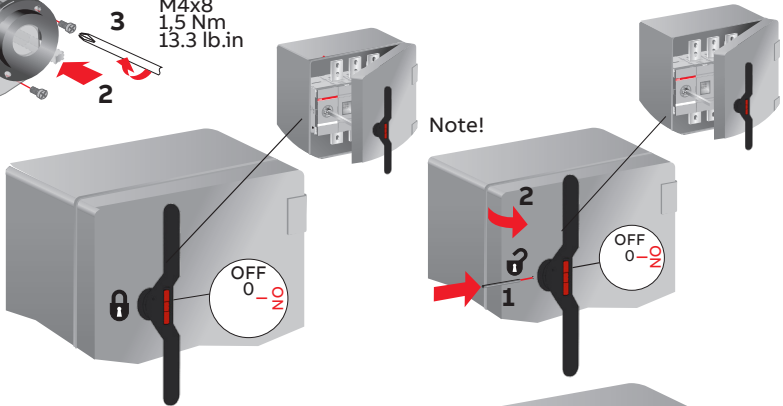

OH-200J12P

OT1000-2500

Dimension drawing, holes and stamp

OH-200J12P

A04014

Laji / Type	L
OH_150L12P	300
OH_200L12P	400