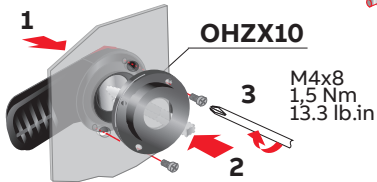

OH-200J12P

OT1000-2500

Dimension drawing, holes and stamp

OH-200J12P

A04014

Laji / Type	L
OH_150L12P	300
OH_200L12P	400