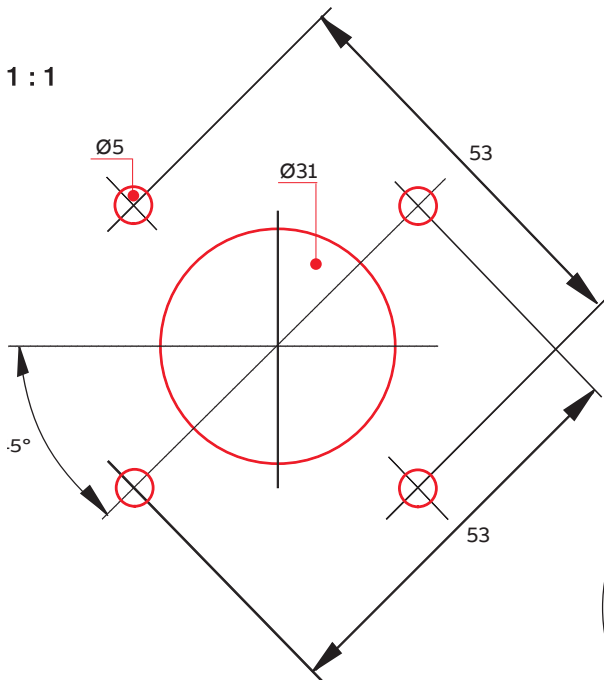

Drilling holes