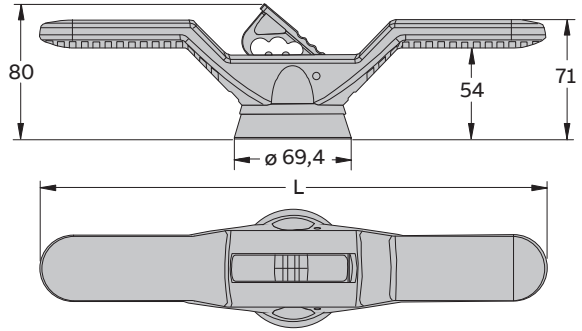

A04014

Laji / Type	L
OH_150L12P	300
OH_200L12P	400