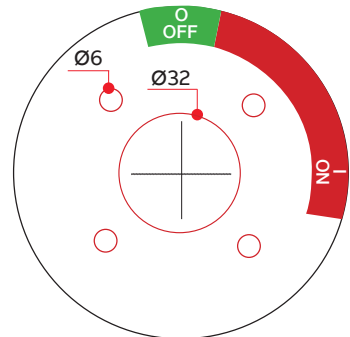

Dimension drawing, holes and stamp

OH-200J12P

A04014

Laji / Type	L
OH_150L12P	300
OH_200L12P	400

Drilling holes

Stamp