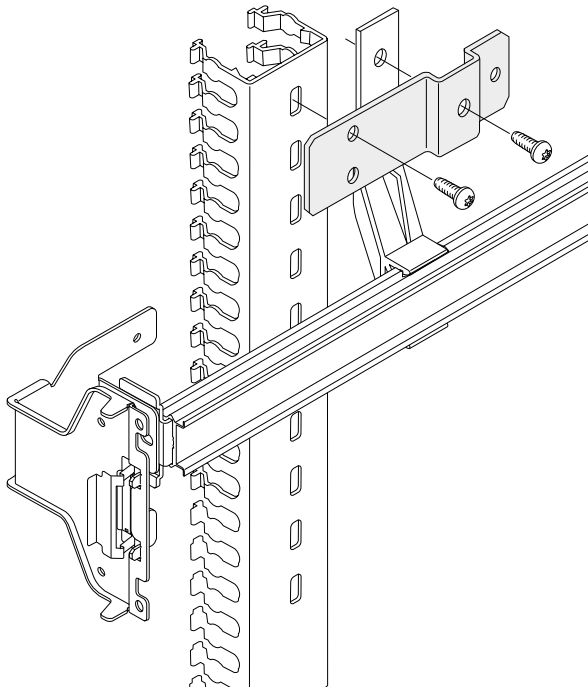

System pro E power

1STS100401R0001 - REV B

AD1009

AD1037

4x M6x10 Torx 30

EV0042

4x M6x10 Torx 30

AD1009

EV0042

PSRM1515

AD1037