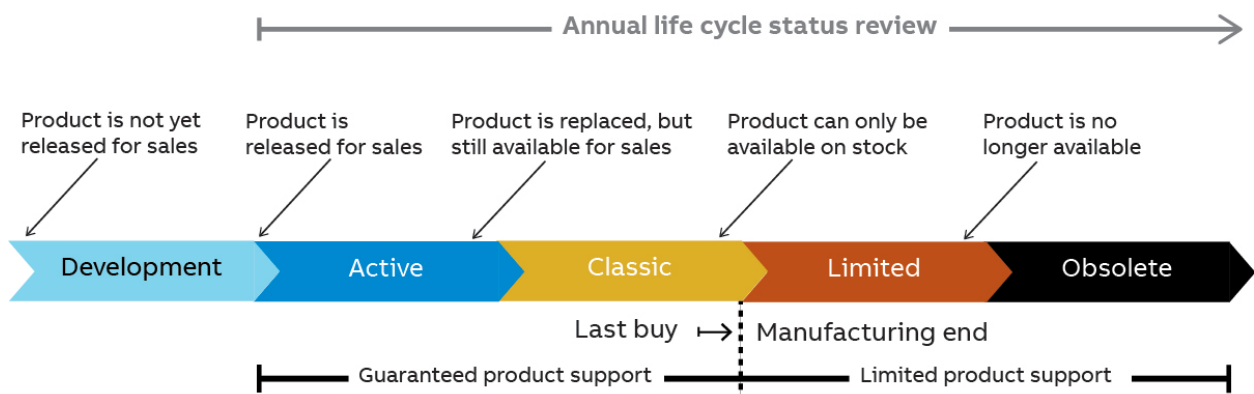

LIFE CYCLE MANAGEMENT INFORMATION

BUSINESS LINE SMART BUILDINGS

GPG: NEMA

Life Cycle Announcement

Life cycle status change

Life cycle phase status for 3PH Load Centers will be changed as per below information.

When entering the Limited phase, manufacturing of the products will simultaneously end. During the Limited phase only the devices on stock will be available for sales.

In Limited phase it is recommended to sell/buy the products only in small quantities or as spare parts. However, availability of the product cannot be guaranteed from this point on.