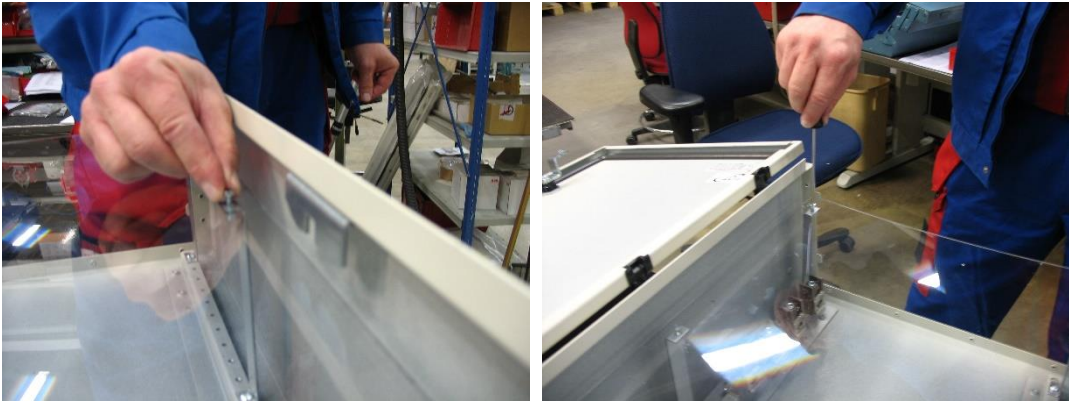


MOUNTING INSTRUCTION

Enclosed switches

Protection cover

The protection cover is intended for the large steel sheet and stainless OT-enclosed switches. The large enclosures will now and then be opened, and this cover will improve the electrical safety, and protects the operators from electrical shock.

Please see the Appendix for a complete type designation list.

1. Remove the plastic protection of the protection cover.

2. Mount the fixing brackets of protection cover in the perforation rail on their end holes using self-threading screw M5x8mm.

3. Mount other fixing brackets of protection cover in the perforation rail according to hole distances of the protection cover using self-threading screw M5x8mm.

4. Mount the protection cover on the mounting brackets and fix the screws M4x10mm on the protection cover.