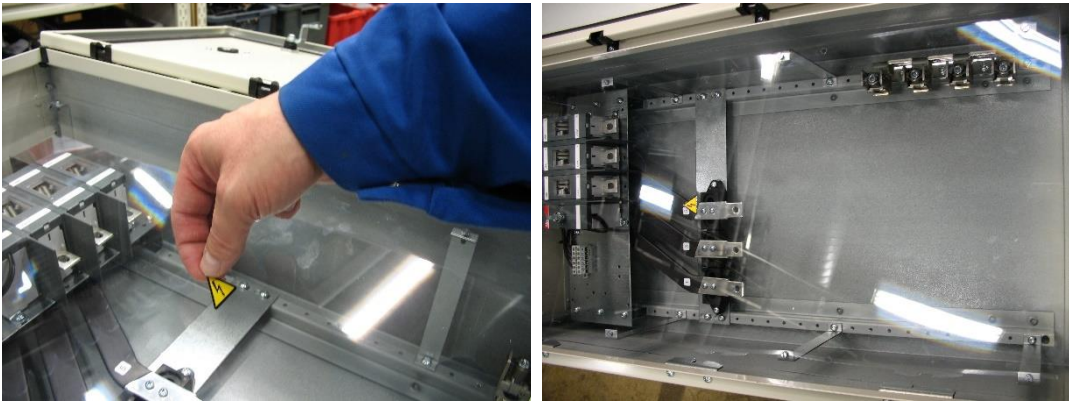

STATUS	SECURITY LEVEL	DOCUMENT ID.	REV.	LANG.	PAGE
Approved	Public		A	en	4/7
© Copyright 2019 ABB. All rights reserved.