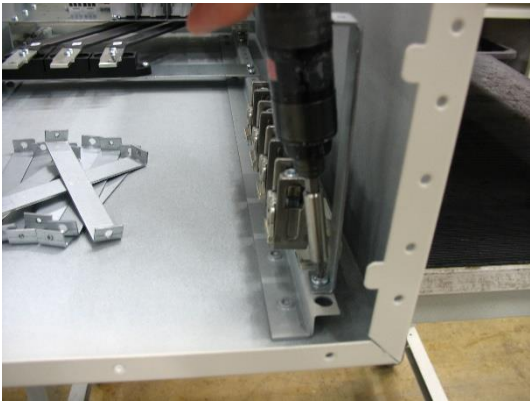

Note! Mounting of the protection covers for the live enclosed switches have to be carried out with extreme caution as work with equipment under voltage.

Type of enclosed switch	Cable entry	Size of steel sheet enclosure. Height x Width [mm]	Protection cover height x leveys [mm]	Number of fixing brackets / protection cover [pcs]	Type designation of the protection
OT90GAU_ OT90GUU_ OT125GAU_ OT125GUU_	Down/Down	400X400	360X360	4	OEZXZ16SET/MOD
OT160EVA_3_ OT160EVU_3_ OT200KA_3_ OT200KU_3_ OT160EVS_3_ OT200ES_3_	Down/Down	600x400	560x360	6	OEZXZ17SET/MOD
OT250KA_3_ OT250KU_3_ OT250ES_3_ OT250EN_3_	Down/Down	800x400	760x360	8	OEZXZ18SET/MOD
OT315KA_3_ OT315KU_3_ OT400DA_3_ OT400DU_3_ OT315ES_3_ OT400ES_3_	Down/Down	800x400	760x360	8	OEZXZ19SET/MOD
OT630KA_3_ OT630KU_3_ OT800EA_3_ OT800EU_3_ OT630ES_3_ OT800ES_3_	Down/Down	1000x800	960x760	13	OEZXZ20SET/MOD
OT1000BA_3_ OT1000BU_3_ OT1250EA_3_ OT1250EU_3_ OT1000ES_3_ OT1250ES_3_	Down/Down	1200x800	1160x760	16	OEZXZ21SET/MOD
OT400DL_3_ OT400DT_3_ OT400ER_3_	Up/Down	800x400	760x360	8	OEZXZ22SET/MOD
OT630KBU_	Down/Down	1000x400	960x360	6	OEZXZ23SET/MOD
OT1000BL_3_ OT1000BT_3_ OT1250EL_3_ OT1250ET_3_ OT1000ER_3_ OT1250ER_3_	Up/Down	1200x800	1160x760	16	OEZXZ24SET/MOD

Please see the Appendix for a complete type designation list.

1. Remove the plastic protection of the protection cover.

2. Mount the fixing brackets of protection cover in the perforation rail on their end holes using self-threading screw M5x8mm.

3. Mount other fixing brackets of protection cover in the perforation rail according to hole distances of the protection cover using self-threading screw M5x8mm.

4. Mount the protection cover on the mounting brackets and fix the screws M4x10mm on the protection cover.