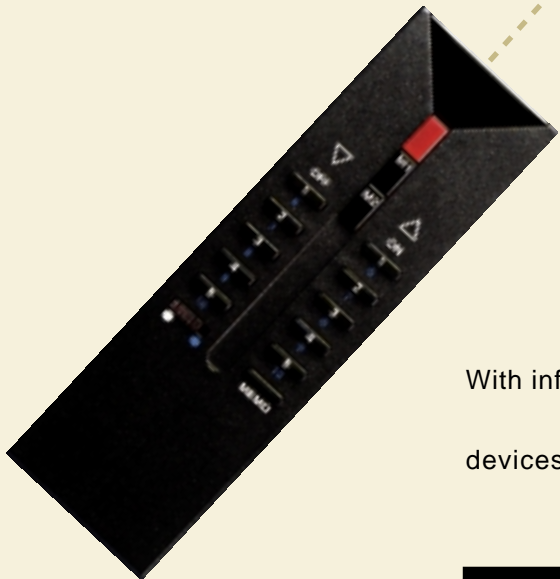

ABB

ABB

ABB i-bus[®] EIB **Intelligent Installation Systems**

i-bus[®] EIB

brings you high quality lifestyle...

Infrared Control

With infrared receiver, you can control lighting and other electrical devices at a distance.

Easy Operation. Elegant Design. Intelligent.

Lighting Control

Lamps can be switched on/off or dimmed brighter/darker.

Master control allows you to switch on/off all circuits from one location. Motion, light sensors and timers provide convenience and energy saving control.