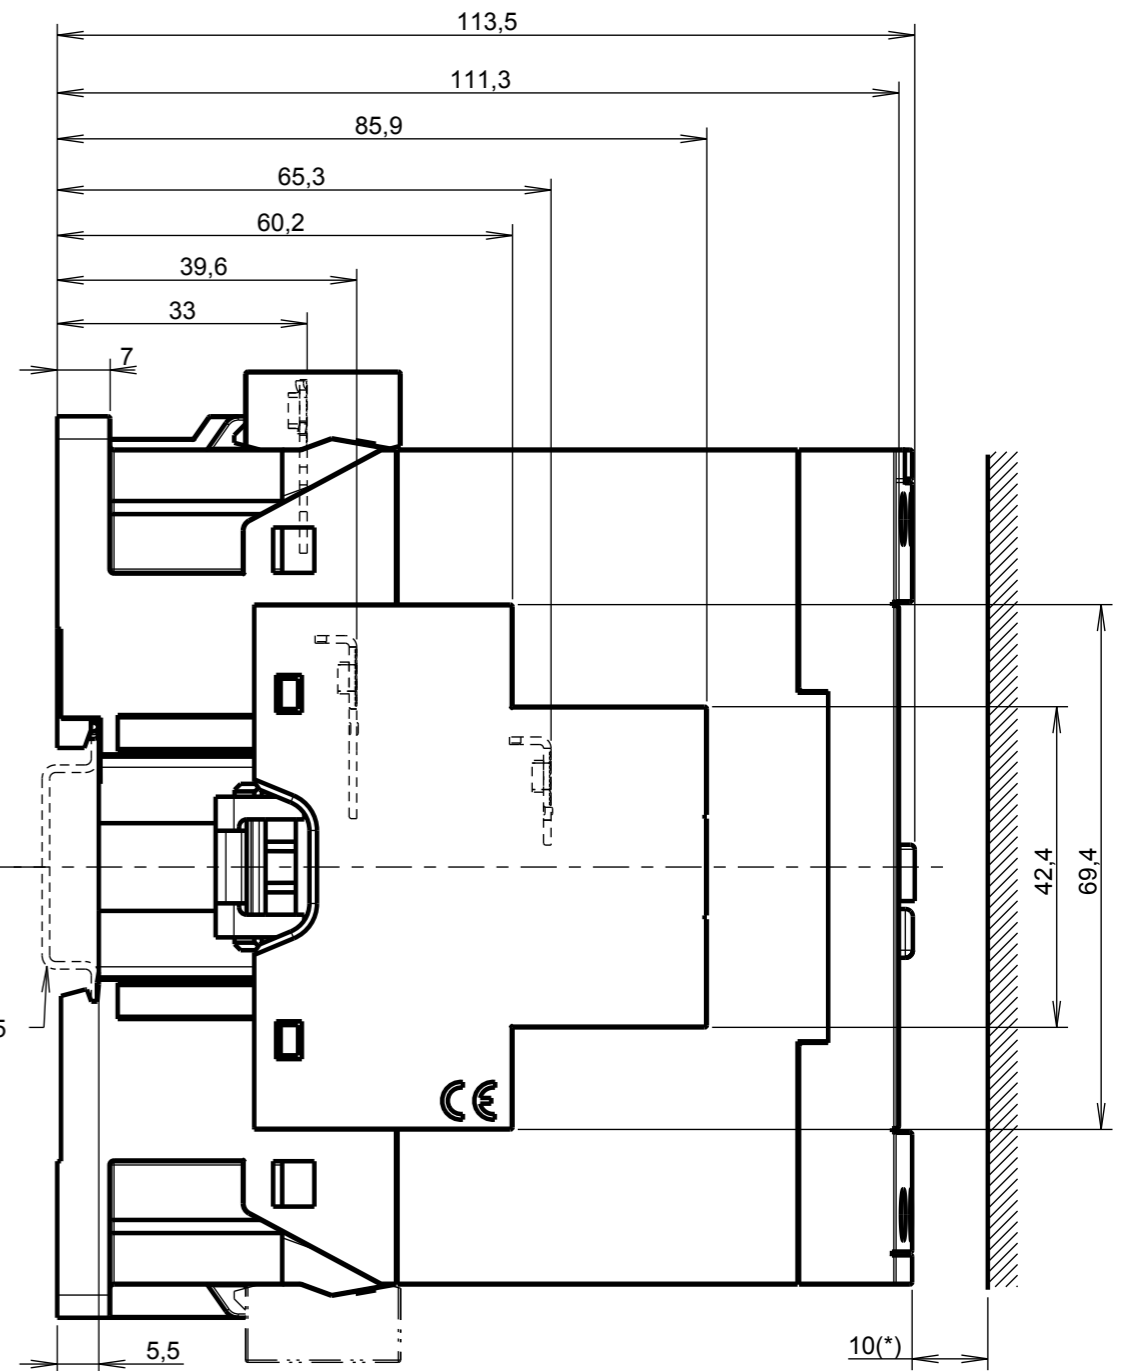

H G F E D C B A

4

3

2

1

ECHELLE 1:2

35mm x 15 EN/IEC60715

4

3

SQR Number:							
A	Création	29/04/2014	ECN501834	Sylvain Coffy	Eliane Godié		
Modif	Description	DATE	N°ECN	Author	Control		
ABB		Author	Creation	Control	Observations: -		
	Coffy S	20/11/2013	Godié E	First ECN	Scale	Nb pg	
Title : AF40..65 4-pole + CAL4-11		Running number		ECN501834	1:1	1	
ENCOMBREMMENT / DIMENSIONS+DRILLING		Doc		Size	Type	N°Page	Rev
				1SBB505144D3501			A