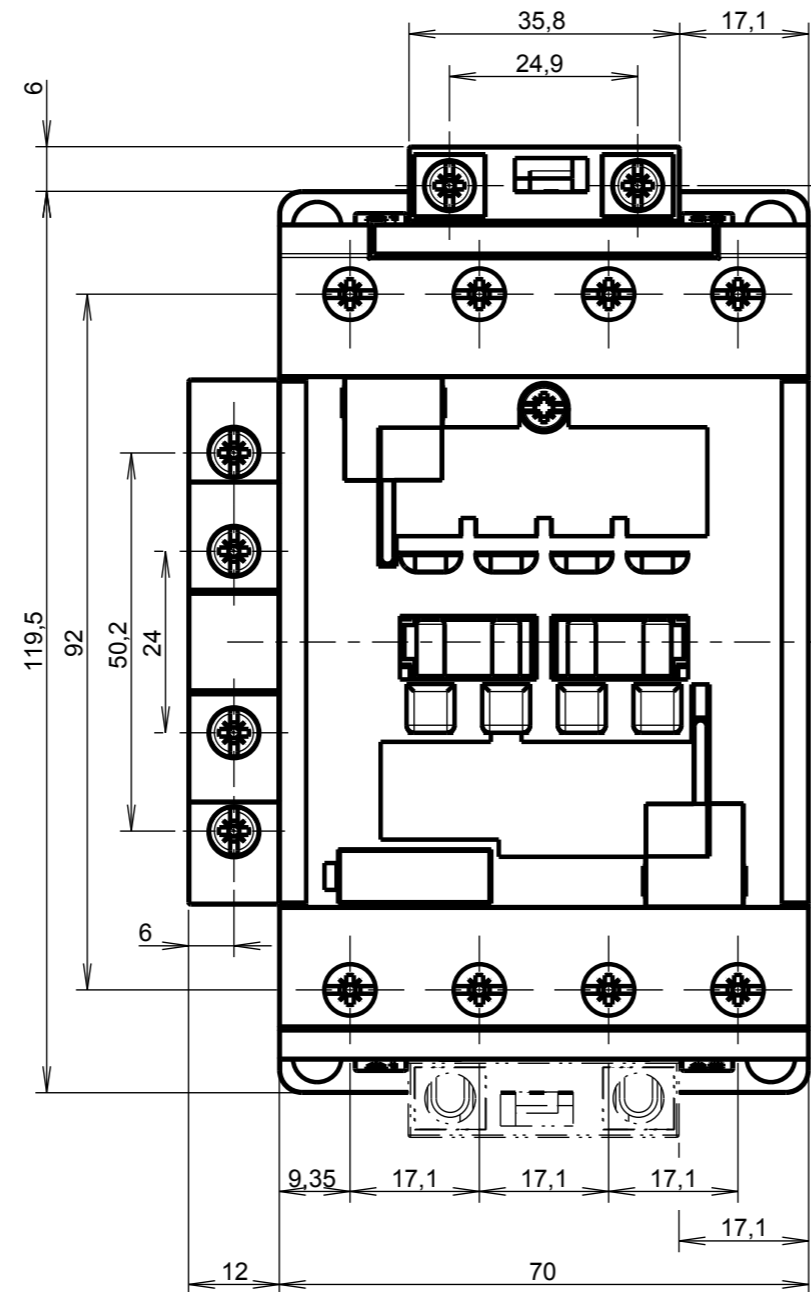

H G F E D C B A

4

3

2

1

ECHELLE 1:2

35mm x 15 EN/IEC60715

4

3

SQR Number:							
A	Création	29/04/2014	ECN501834	Sylvain Coffy	Eliane Godié		
Modif	Description	DATE	N°ECN	Author	Control		
ABB		Author	Creation	Control	Observations: -		
	Coffy S	20/11/2013	Godié E	First ECN	Scale	Nb pg	
Title : AF40..65 4-pole + CAL4-11		Running number		ECN501834	1:1	1	
ENCOMBREMMENT / DIMENSIONS+DRILLING		Doc		Size	Type	N°Page	Rev
				1SBB505144D3501			A