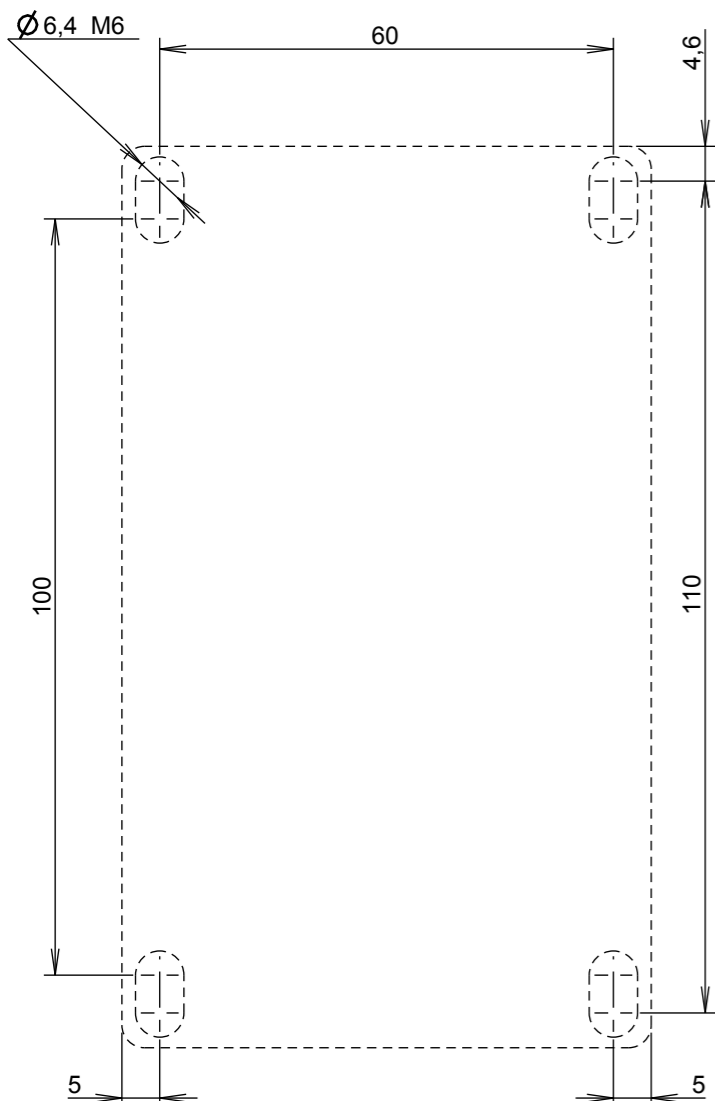

H G F E D C B A

4

3

2

1

ECHELLE 1:2

35mm x 15 EN/IEC60715

4

3

SQR Number:							
A	Création	29/04/2014	ECN501834	Sylvain Coffy	Eliane Godié		
Modif	Description	DATE	N°ECN	Author	Control		
ABB		Author	Creation	Control	Observations: -		
	Coffy S	20/11/2013	Godié E	First ECN	Scale	Nb pg	
Title : AF40..65 4-pole + CAL4-11		Running number		ECN501834	1:1	1	
ENCOMBREMMENT / DIMENSIONS+DRILLING		Doc		Size	Type	N°Page	Rev
				1SBB505144D3501			A