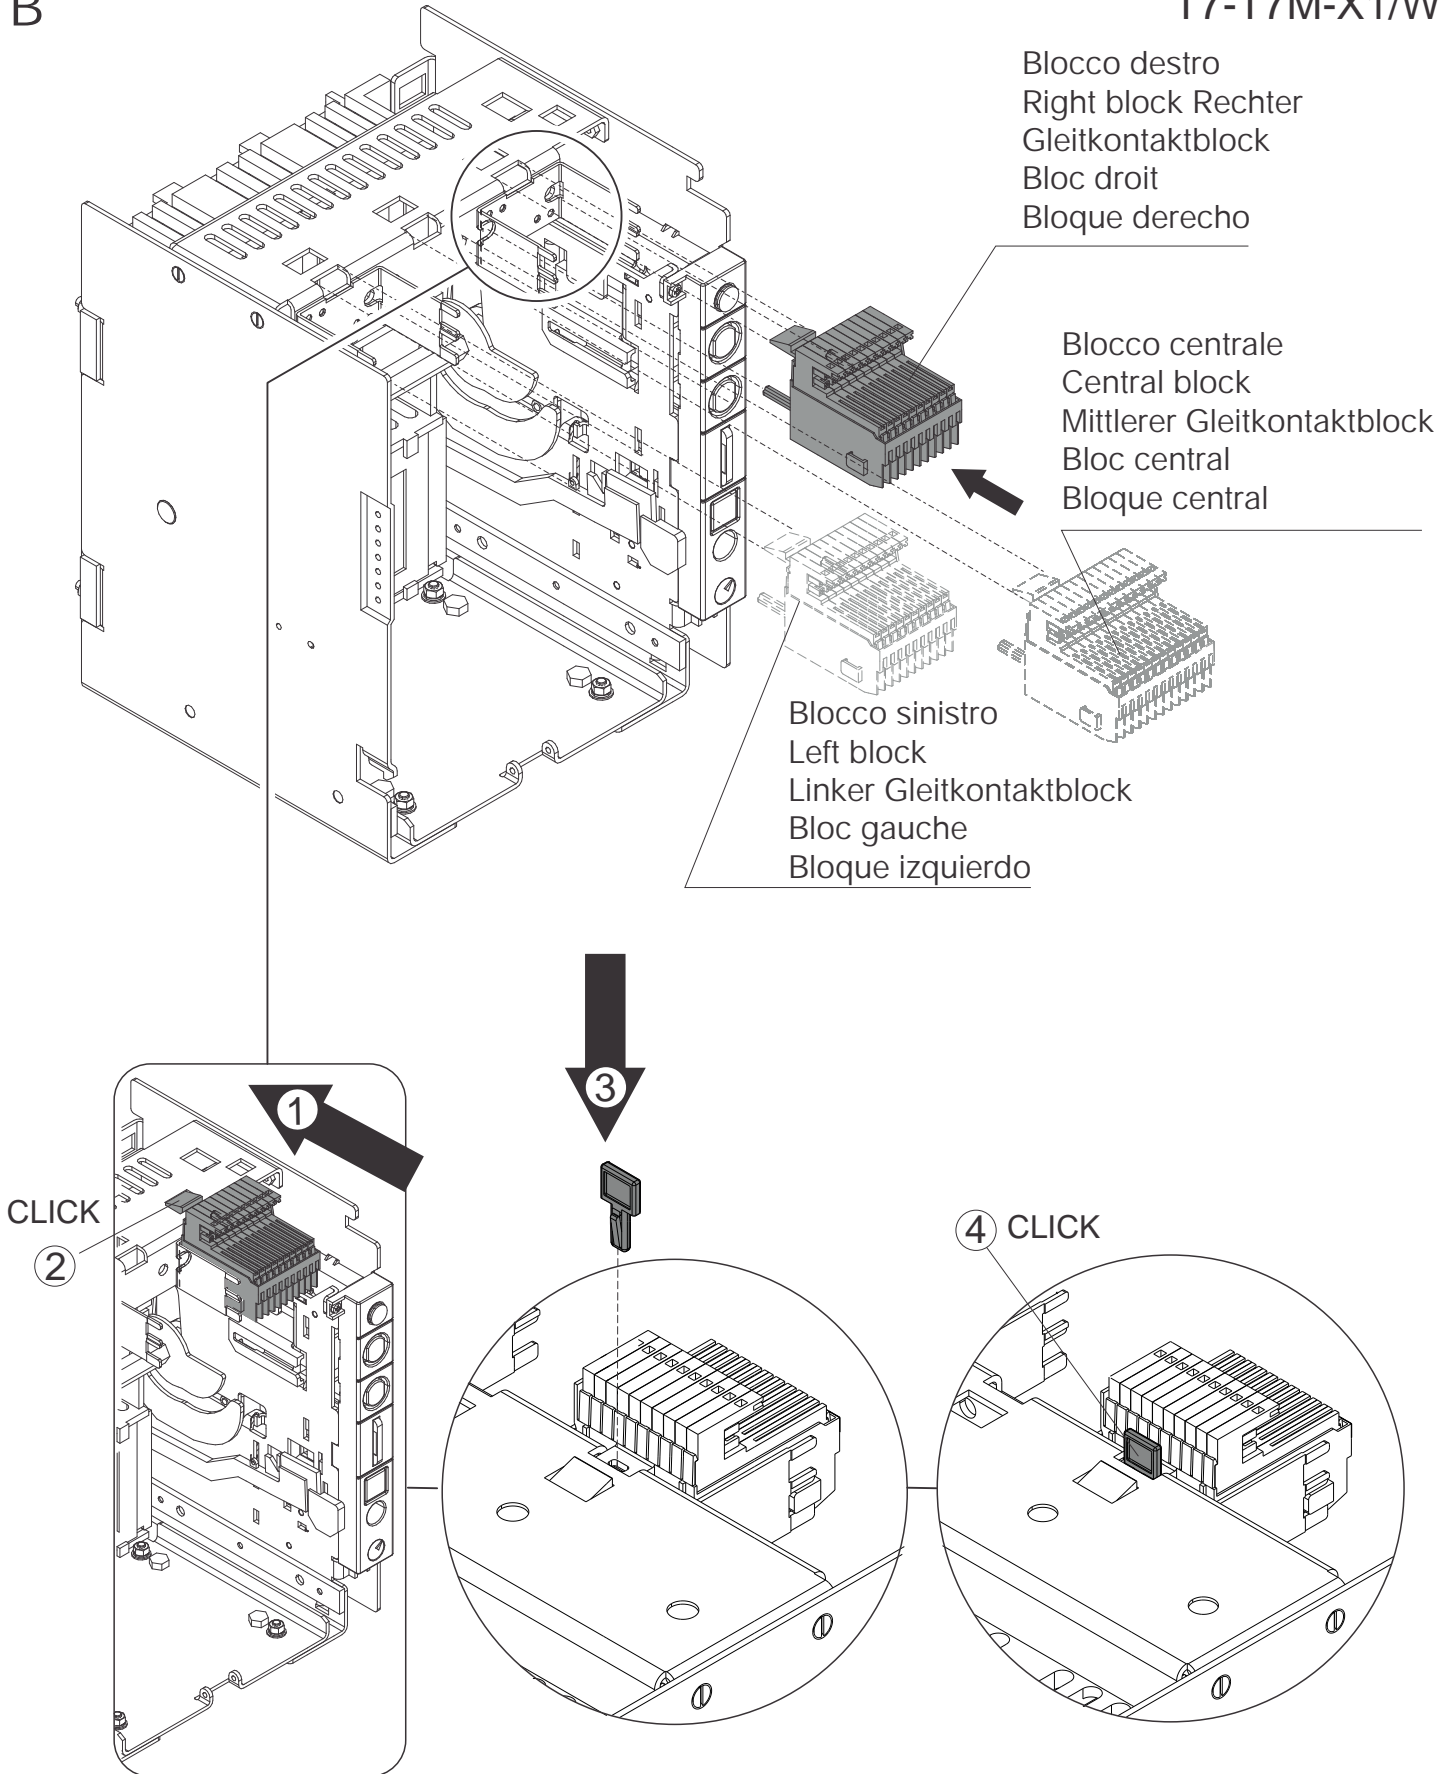

B

T7-T7M-X1/W

ABB S.p.A.
ABB SACE Division
Via Baioni, 35
24123 Bergamo - Italy
Phone: +39 035 395 111
Fax: +39 035 395 306 - 433
© Copyright 2006 - 2014 ABB. All rights reserved.
www.abb.com

Power and productivity
for a better world™ **ABB**