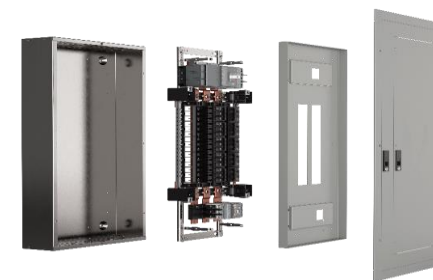

PRODUCT LAUNCH CARD - MINOR

ReliaGear™ Pro-Stock

Lighting panelboards

ReliaGear™ Pro-Stock™ lighting panelboards

Engineered for projects with short turnaround

Product description

ReliaGear™ Pro-Stock™ lighting panelboards are engineered for projects with short turn around like those that come in an emergency situation or when a natural disaster hits our customers' property. They are also a great option for small projects with standard technical requirements. Pro-Stock lighting panelboards come unassembled providing the flexibility to select interior, enclosure type, front, main, and sub-breaker kit to meet most application requirements immediately.