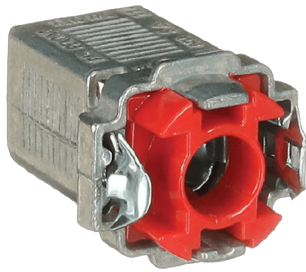

TECHNICAL DATA SHEET - INTERACTIVE PDF

Fitting, 3/8" double snap single cable connector

For use with metal clad or armored cables

Steel City

The double snap single cable connector is for assembling in electrical box installations with metal clad or armored cables.

Certifications / Standards:

[3-Part Specification](#)
[Tools and Calculators](#)

Features:

- Spring tabs
 - For use in knockouts, providing quick snap in connections saving time on installation
 - Provide a durable and secure connection
 - Helps with easy removal from knockout
 - Helps makes fitting reusable
- No tool required for installation
- Locknut not required
- Concrete-tight when taped
- Insulator helps isolate the wires when entering electrical box

Applications:

- Terminate 1 run of AC/FMC into a knockout
- For residential and commercial

Conforms to:

- UL 514B
 - File: E23018
- CSA C22.2 No. 18.3

Materials / Finishes:

- Body: Die cast high-strength zinc alloy
- Clamp: Hardened spring steel alloy zinc electroplated
- Insulator: Plastic

Product selection and dimensions - Inches			
Part no.	Trade size	Knockout size	Cable and conduit range
XC-140	3/8"	1/2"	AL and steel AC 14-2 to 10-2 AL and steel MC/MCI-A/HCF 14-2 to 10-2 AL and steel 3/8" FMC/RWFMC