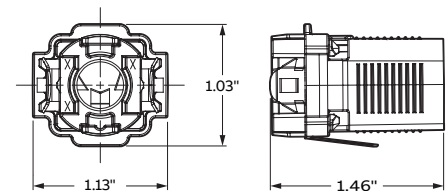

Materials / Finishes:

- Body: Die cast high-strength zinc alloy
- Clamp: Hardened spring steel alloy zinc electroplated
- Insulator: Plastic

Product selection and dimensions - Inches			
Part no.	Trade size	Knockout size	Cable and conduit range
XC-140	3/8"	1/2"	AL and steel AC 14-2 to 10-2 AL and steel MC/MCI-A/HCF 14-2 to 10-2 AL and steel 3/8" FMC/RWFMC

Note: Product must be installed in accordance with applicable national and local electrical codes.