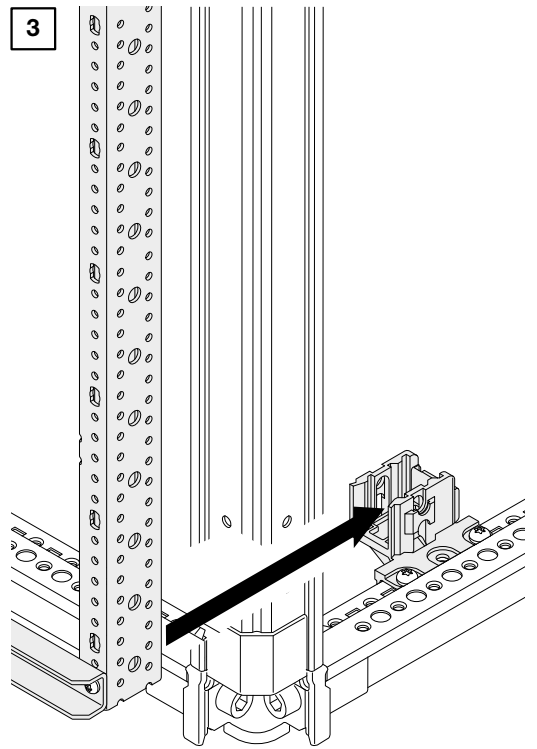

A PBCM0004

16x M6x10 Torx 30

4x

B WR....

4x M6x10 Torx 30

TORX 30

D=300mm In ≤ 1000A

D=500mm In 1600A InLine / Corner structures

D=500mm SlimLine

D=500mm In 2000A Emax 2.2

Corner structures

www.ABB.com

We reserve the right to change the contents of this document without prior notice, in the course of technical development of the product.