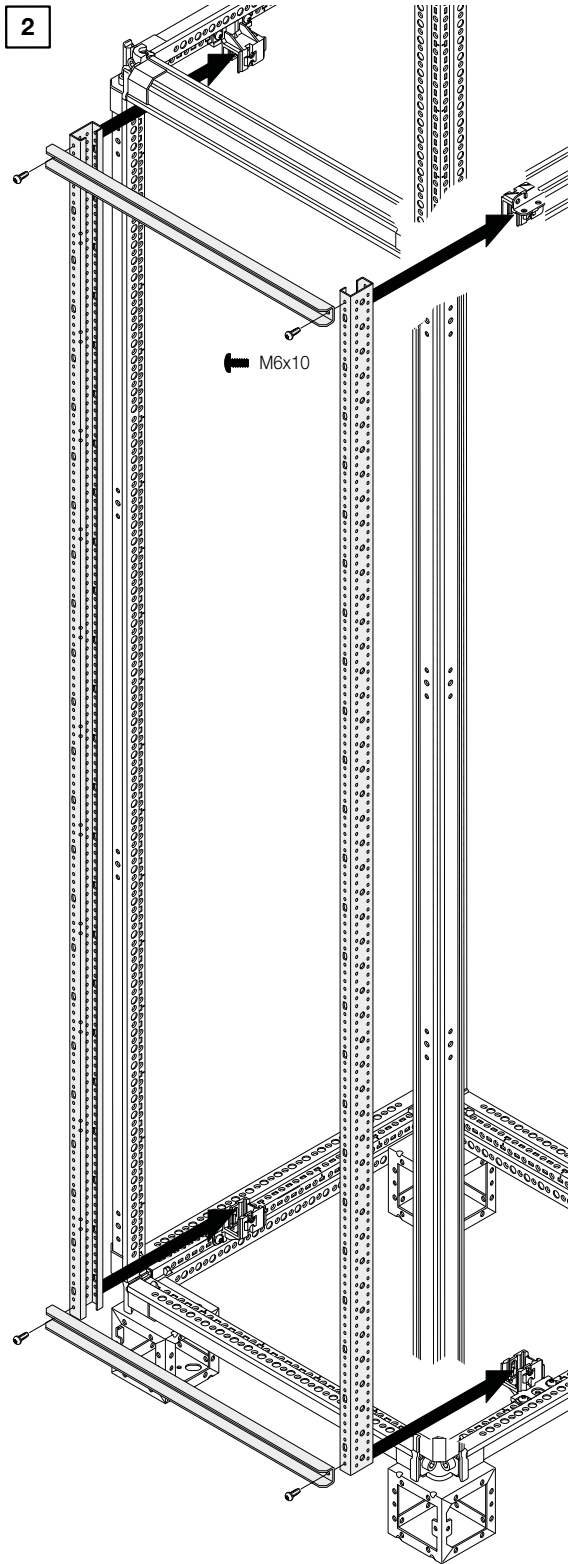

A PBCM0004

16x M6x10 Torx 30

4x

B WR....

4x M6x10 Torx 30

TORX 30

D=300mm In ≤ 1000A

D=500mm In 1600A InLine / Corner structures

D=500mm SlimLine

D=500mm In 2000A Emax 2.2

Corner structures

www.ABB.com

We reserve the right to change the contents of this document without prior notice, in the course of technical development of the product.