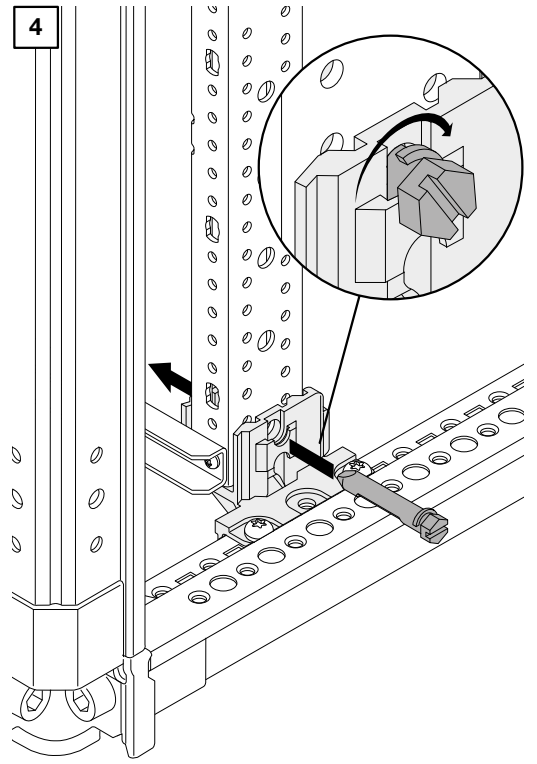

A PBCM0004

16x M6x10 Torx 30

4x

B WR....

4x M6x10 Torx 30

TORX 30

D=300mm In ≤ 1000A

D=500mm In 1600A InLine / Corner structures

D=500mm SlimLine

D=500mm In 2000A Emax 2.2

Corner structures

www.ABB.com

We reserve the right to change the contents of this document without prior notice, in the course of technical development of the product.