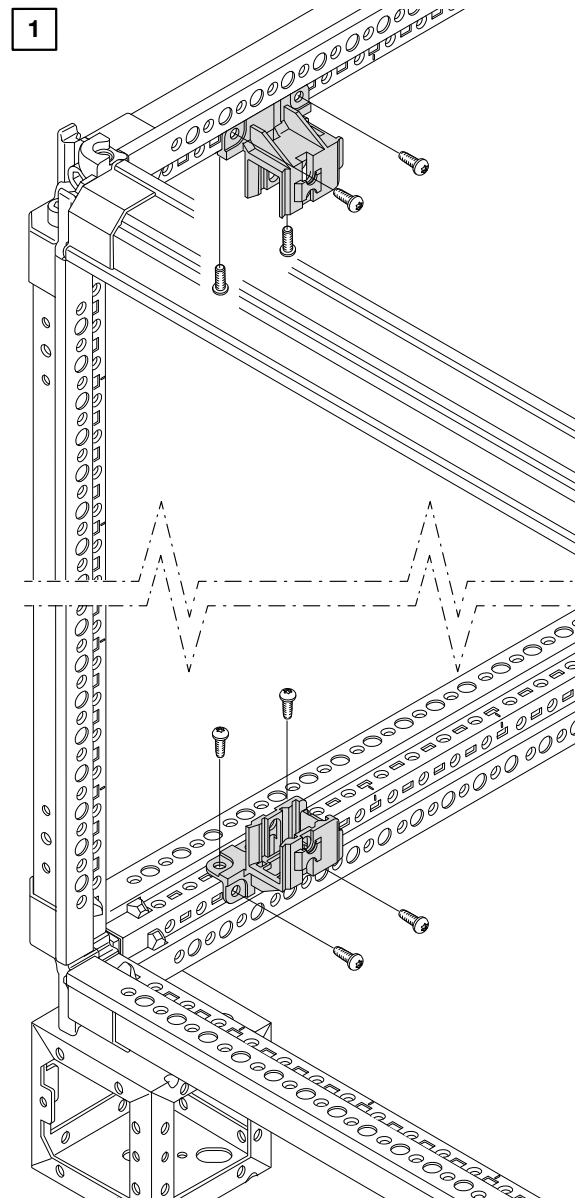

A PBCM0004

16x M6x10 Torx 30

4x

B WR....

4x M6x10 Torx 30

TORX 30

D=300mm In ≤ 1000A

D=500mm In 1600A InLine / Corner structures

D=500mm SlimLine

D=500mm In 2000A Emax 2.2

Corner structures

www.ABB.com

We reserve the right to change the contents of this document without prior notice, in the course of technical development of the product.