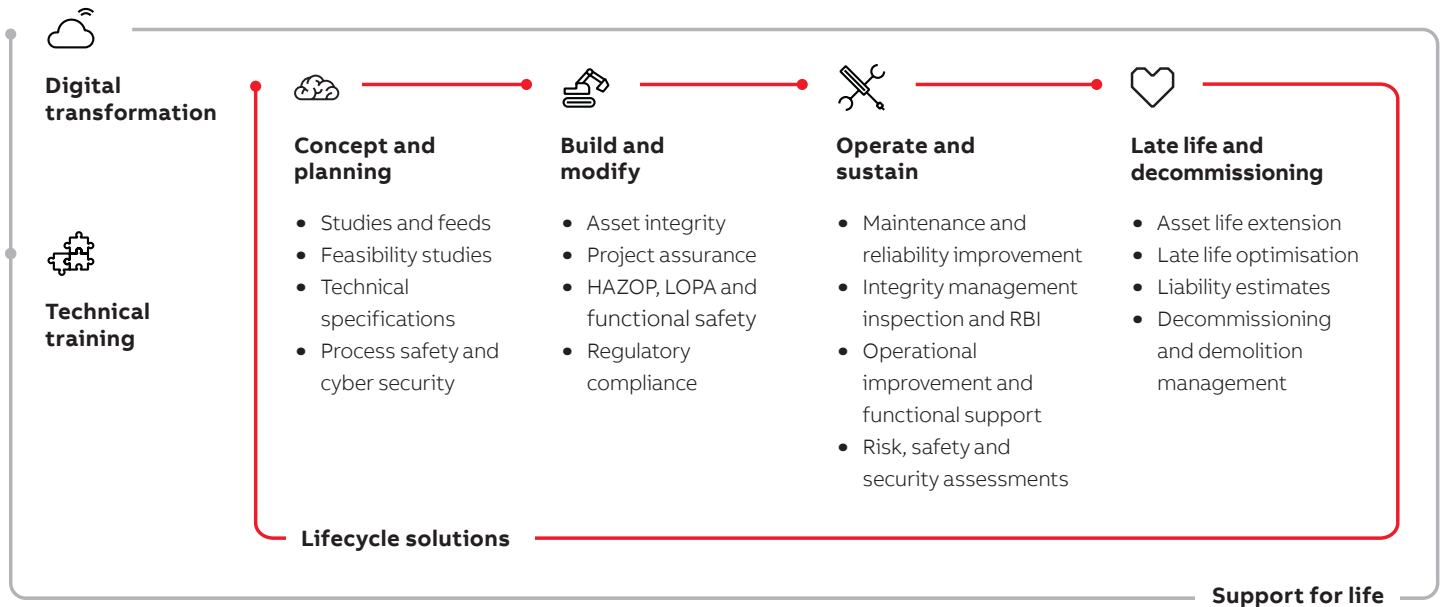

Empowering

Reliable

Thinking.

- Unrivalled expertise
- Lifecycle solutions
- Smarter thinking
- Empowering people

We are an international technical consultancy providing unrivalled expertise, delivering safe, reliable and cost effective solutions and digitalization for your operations.

Helping you succeed at every stage of your lifecycle.

01

01 We offer services and solutions to serve your business, no matter where you are in your project lifecycle.

Unrivalled expertise

With a track record of delivering complex projects spanning decades, our expert engineering specialists and operational experience provide valuable insight and act as an extension to your existing operation.

We offer domain knowledge and methodologies that allow you to make sound decisions and deliver peace of mind with invaluable practical experience that provide enhanced solutions to operational issues.

Lifecycle solutions

Our expertise delivers comprehensive solutions across the full lifecycle of your operation, digitalizing and extending the life of your assets.

With a range of fully-integrated service and technical support solutions, we deliver increased safety assurance and consistent viability for all phases of your operation, whether you're at the design or decommission stage of your project.