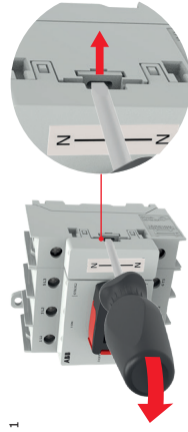

OT Plus Additional poles PNG_PEG_

PNG2 - Fixed neutral

PEG2 - Protective earth
OT63...100G2-BS
OT63...100G2-DS

PNG3 - Fixed neutral

PEG3 - Protective earth
OT30...160G3-BS
OT30...160G3-DS

Install

Remove

Install

Remove

PNG2, PEG2

Wire type (Cu only)	1 Wire (mm ²)	2 Wire (mm ²)	Stripping length	Tightening torque
Class 5-Flexible	1.5-35	1.5-16	13-16 mm	POZIDRIV M5 Form 2
Class 2-Stranded	1.5-35	1.5-16	0.51- 0.63 in	2 Nm 18 lb.in
Class 6-Very flexible with ferrule	1.5-4	1.5-4		
Class 1-Solid	1.5-6	1.5-6		
UL - CU wire size (AWG)	16-2	16-8		