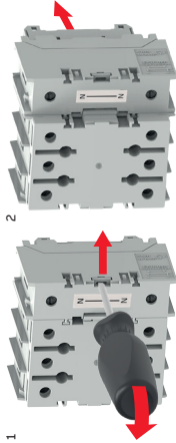

OT Plus Additional poles PNG_PEG_

PNG2 - Fixed neutral

PEG2 - Protective earth
OT63...100G2-BS
OT63...100G2-DS

PNG3 - Fixed neutral

PEG3 - Protective earth
OT30...160G3-BS
OT30...160G3-DS

Install

Remove

Install

Remove

PNG2, PEG2

Wire type (Cu only)	1 Wire (mm ²)	2 Wire (mm ²)	Stripping length	Tightening torque
Class 5-Flexible	1.5-35	1.5-16	13-16 mm	POZIDRIV M5 Form 2
Class 2-Stranded	1.5-35	1.5-16	0.51- 0.63 in	2 Nm 18 lb.in
Class 6-Very flexible with ferrule	1.5-4	1.5-4		
Class 1-Solid	1.5-6	1.5-6		
UL - CU wire size (AWG)	16-2	16-8		

PNG3, PEG3

Wire type (Cu only)	1 Wire (mm ²)	2 Wire (mm ²)	Stripping length	Tightening torque
Class 5-Flexible	4-70	4-25	16-18 mm	Hex 4 mm
Class 2-Stranded	4-70	4-25	0.63- 0.71 in	6 Nm 53 lb.in
Class 6-Very flexible with ferrule	2.5-4	2.5-4		
Class 1-Solid	2.5-6	2.5-6		
UL - CU wire size (AWG)	12-2/0			