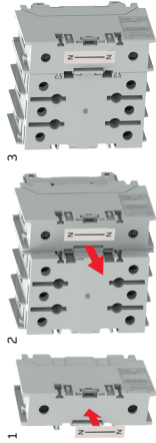

OT Plus Additional poles PNG_PEG_

PNG2 - Fixed neutral

PEG2 - Protective earth
OT63...100G2-BS
OT63...100G2-DS

PNG3 - Fixed neutral

PEG3 - Protective earth
OT30...160G3-BS
OT30...160G3-DS

Install

Remove

Install

Remove

PNG2, PEG2

Wire type (Cu only)	1 Wire (mm ²)	2 Wire (mm ²)	Stripping length	Tightening torque
Class 5-Flexible	1.5-35	1.5-16	13-16 mm	POZIDRIV M5 Form 2
Class 2-Stranded	1.5-35	1.5-16	0.51- 0.63 in	2 Nm 18 lb.in
Class 6-Very flexible with ferrule	1.5-4	1.5-4		
Class 1-Solid	1.5-6	1.5-6		
UL - CU wire size (AWG)	16-2	16-8		

PNG3, PEG3

Wire type (Cu only)	1 Wire (mm ²)	2 Wire (mm ²)	Stripping length	Tightening torque
Class 5-Flexible	4-70	4-25	16-18 mm	Hex 4 mm
Class 2-Stranded	4-70	4-25	0.63- 0.71 in	6 Nm 53 lb.in
Class 6-Very flexible with ferrule	2.5-4	2.5-4		
Class 1-Solid	2.5-6	2.5-6		
UL - CU wire size (AWG)	12-2/0			