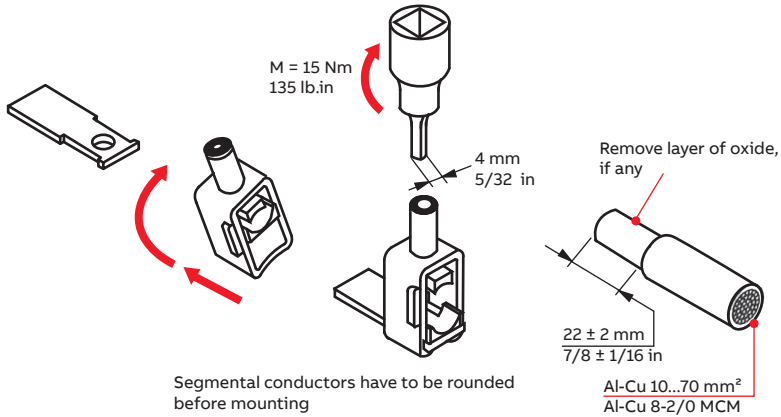

INSTALLATION INSTRUCTION

Connector for Al- and Cu-cables 10 mm²...70 mm² OZXB1

Contact us

ABB Oy

P.O. Box 622
FI-65101 Vaasa
Finland

abb.com/lowvoltage