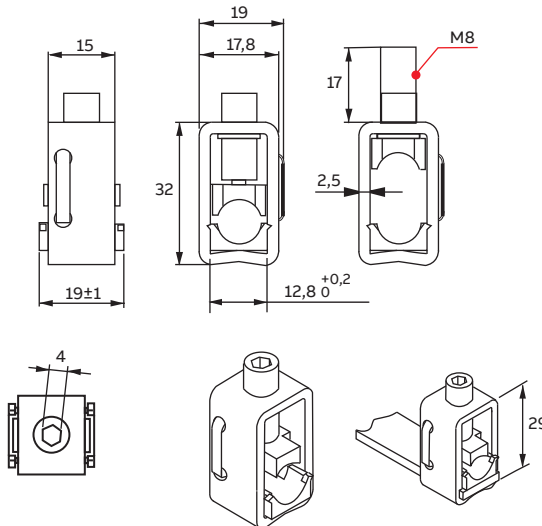

INSTALLATION INSTRUCTION

Connector for Al- and Cu-cables 10 mm²...70 mm² OZXB1

Contact us

ABB Oy

P.O. Box 622
FI-65101 Vaasa
Finland

abb.com/lowvoltage