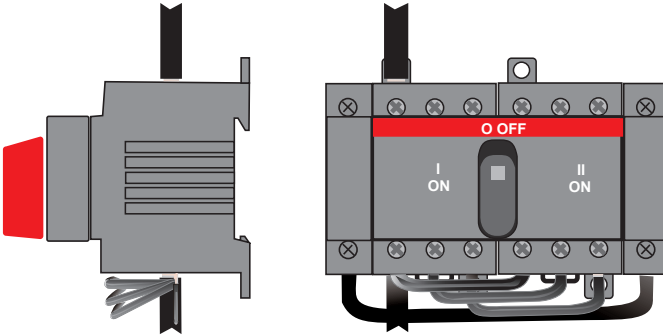

—
INSTALLATION INSTRUCTION

Parallel connection kit

OZXA32-33

OZXA32

OZXA33

Contact us

ABB Oy
Protection and Connection
P.O. Box 622
FI-65101 Vaasa
Finland

<https://www.abb.com/low-voltage>