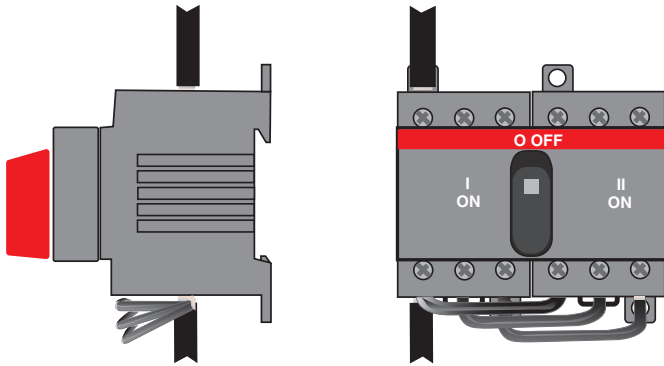

—
INSTALLATION INSTRUCTION

Parallel connection kit

OZXA32-33

OZXA32

OZXA33

Contact us

ABB Oy
Protection and Connection
P.O. Box 622
FI-65101 Vaasa
Finland

<https://www.abb.com/low-voltage>