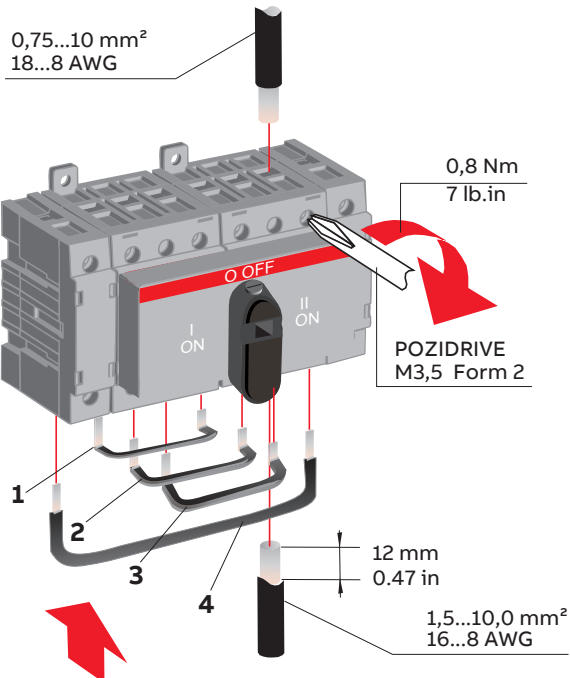

—
INSTALLATION INSTRUCTION

Parallel connection kit

OZXA32-33

OZXA32

OZXA33

Contact us

ABB Oy
Protection and Connection
P.O. Box 622
FI-65101 Vaasa
Finland

<https://www.abb.com/low-voltage>