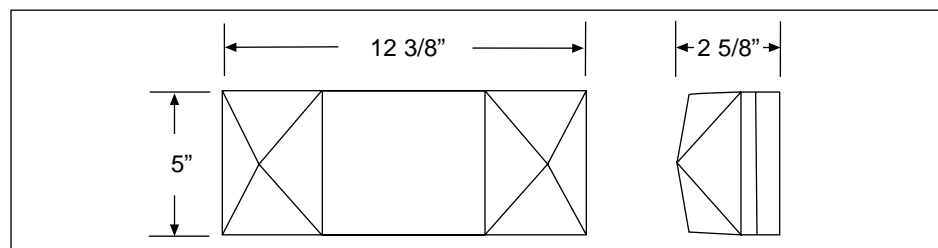

battery
6 volt, maintenance free, sealed lead calcium

unit selection chart

Volts	Model #	Capacity in Watts to 87 ¹ / ₂ % Of Nominal Battery Voltage	
		1 1/2 Hours	2 Hours
6	IC-2	12	8

dimensions Dimensions are approximate and subject to change.