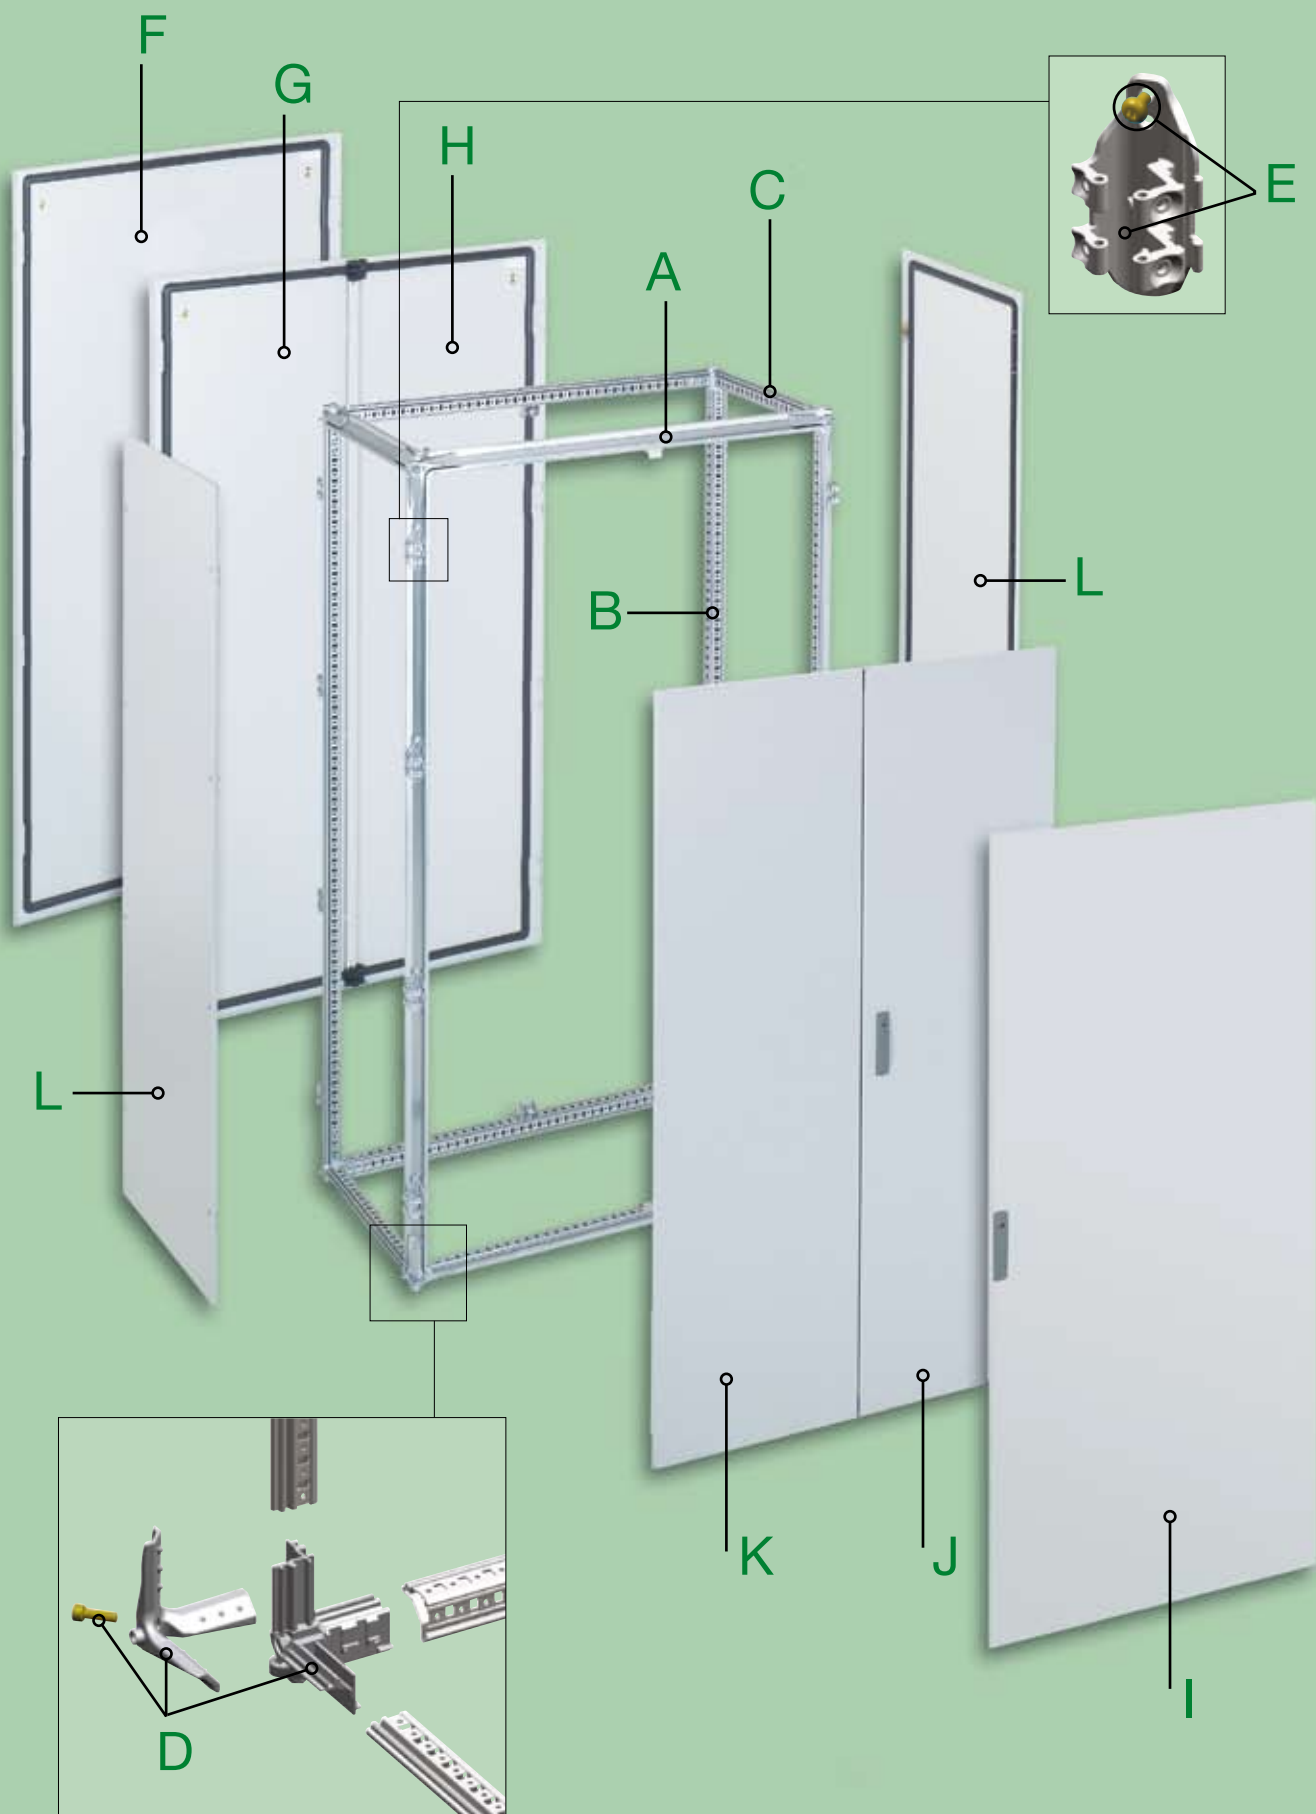

TriLine-R

Flatpack systems

The heart of your business

ABB

Position of the cabinet single parts

Cabinet type legend

X/XRGL

Panel width Cabinet height Cabinet depth Ventilated

Cabinet dimensions

Cabinet width:

Panel width 1 (PW1) = 364 mm
 Panel width 2 (PW2) = 614 mm
 Panel width 2,5 (PW2,5) = 739 mm
 Panel width 3 (PW3) = 864 mm
 Panel width 4 (PW4) = 1114 mm
 Panel width 5 (PW5) = 1364 mm

Cabinet height:

Height 8 (H8) = 1913 mm
 Height 10 (H10) = 2213 mm

Cabinet depth:

Depth 3 (D3) = 325 mm
 Depth 4 (D4) = 425 mm
 Depth 6 (D6) = 625 mm
 Depth 8 (D8) = 825 mm

More TriLine-R Information

For detailed product and technical information see Main Catalogue Part 2 chapter 3.