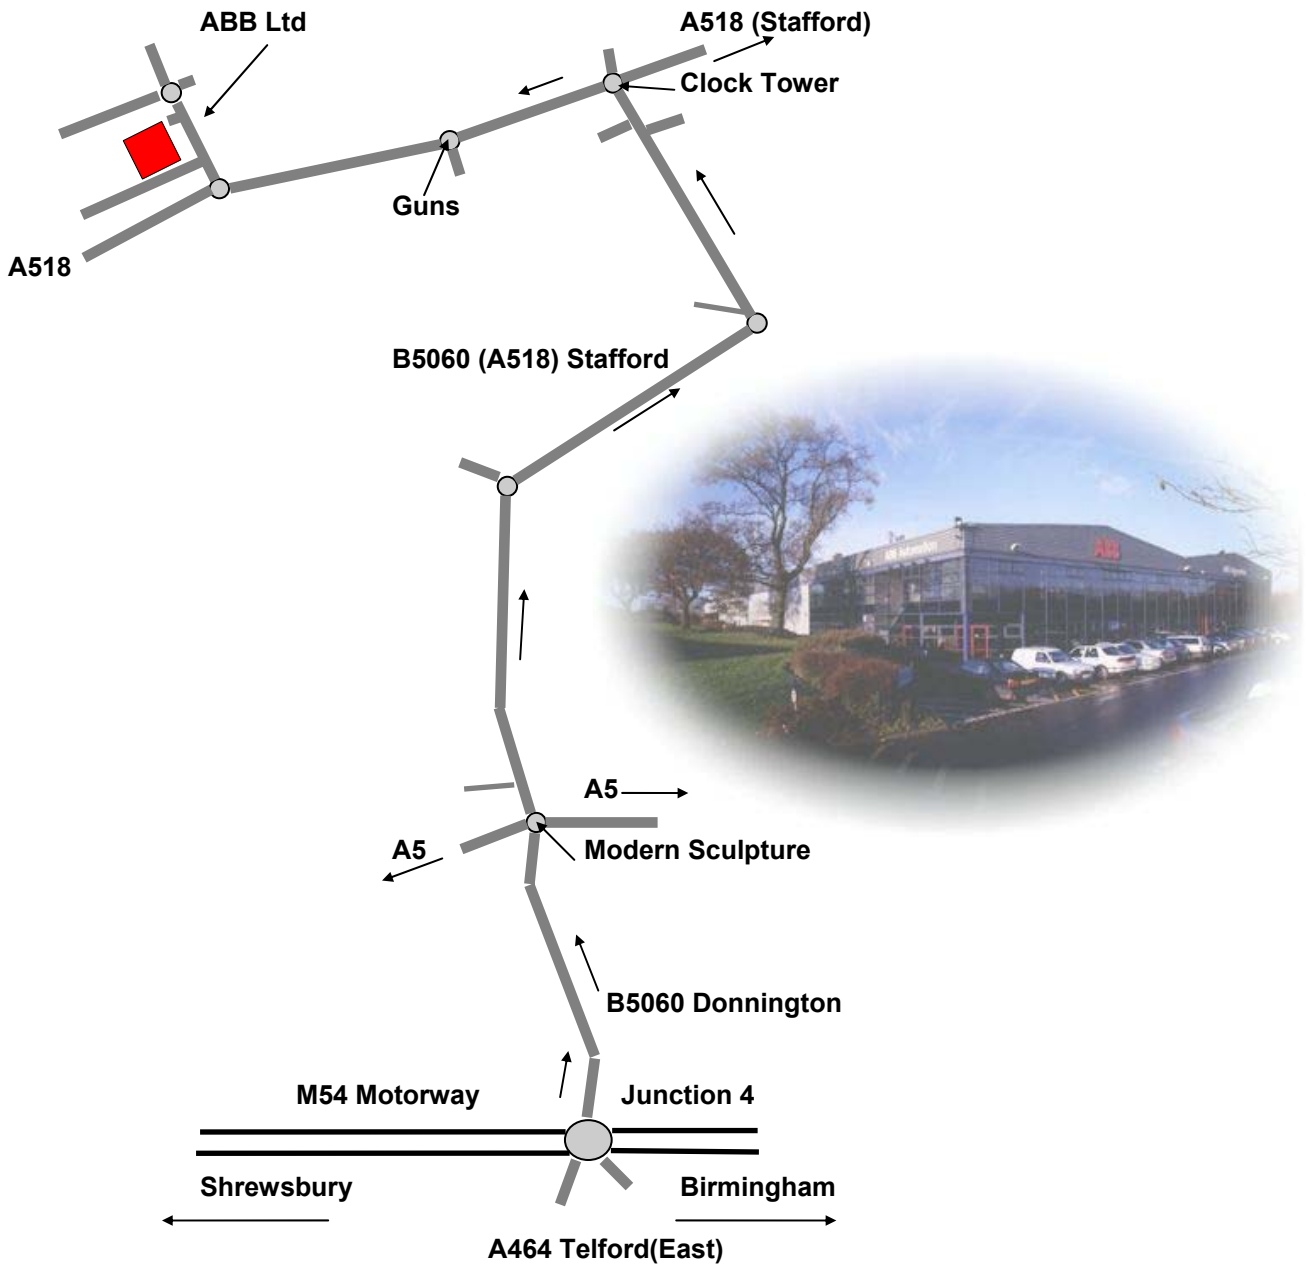

Inn	Days Inn Telford Welcome Break Services, M54 Junction 4, Priorslee, Telford ABB Rate: £55.00 b/b	Tel: +44 (0)1952 238400 Fax: +44 (0)1952 238410 www.daysinn.com		Close to M54 motorway Junction, 3 miles from Telford centre and 11 miles to ABB
Lodge	Travel Inn, Euston Way, Telford ABB Rate: £48.95 room only	Tel: +44 (0)8701 977251 Fax: +44 (0)1952 290742 www.travelinn.co.uk		Situation next to Telford railway station. Approximately 5 miles from ABB

Direction Map:

For course attendees arriving by car a map is included below:

Leave the M54 at Junction 4 and go North on the B5060 (signpost Donnington). The NEC factory will be on your left side. Continue to the next roundabout (with a modern concrete sculpture in the middle) where the B5060 crosses the A5. Continue straight across the roundabout (signpost B5060 (A518) Stafford). Carry on down the hill (under a bridge) to the next roundabout. Take the second turn off (signpost B5060 (A518) Stafford). Continue to the next roundabout. Again take the second turn off (signpost B5060 (A518) Stafford). Carry on to the next large roundabout with a Clock Tower in the centre. Turn LEFT here (towards Telford Town Centre). The Clock Tower pub should be on your left. Go to the next roundabout (with guns in the middle) and carry straight on towards Telford Town Centre. At the following roundabout turn RIGHT. ABB Automation is about 200 yards on the left-hand side. There are visitor car park spaces at the front of the building. Reception is at the left front corner of the building.

Hotel Location Map: