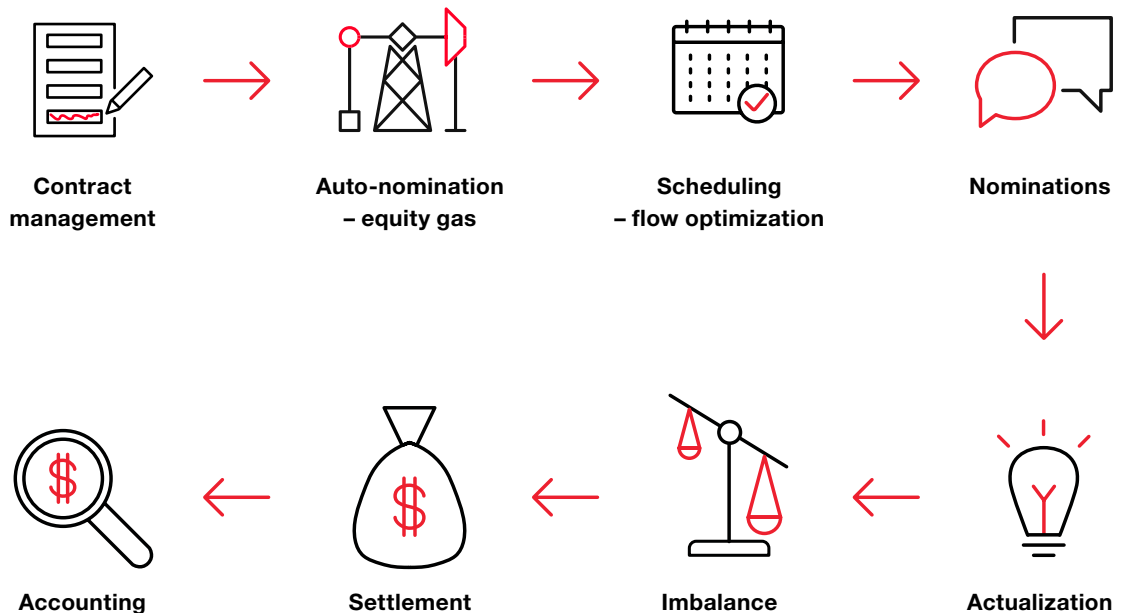

# GasTracker

## Next-generation gas management technology

### HARNESS THE POWER OF GASTRACKER

GasTracker is a module of TRMTracker, designed to manage the entire lifecycle of gas

- Provides tight integration across all aspects of the trading and operation lifecycle
- Utilizes the core trading, risk and settlement functionalities of TRMTracker
- Contains storage module
- Effectively manages accounting

### AUTOMATES COMPLEX PROCESSES

- Auto-nomination and gas flow optimization (i.e., scheduling for equity gas and on mainline pipelines)
- Automated actualization
- EDI and automated email and texting solutions for user convenience
- Simplifies the complex confirmation process
- Streamlines allocations process