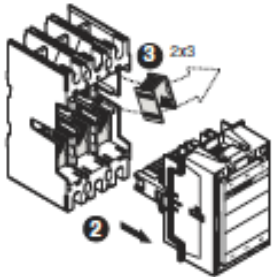

Service Spare Parts