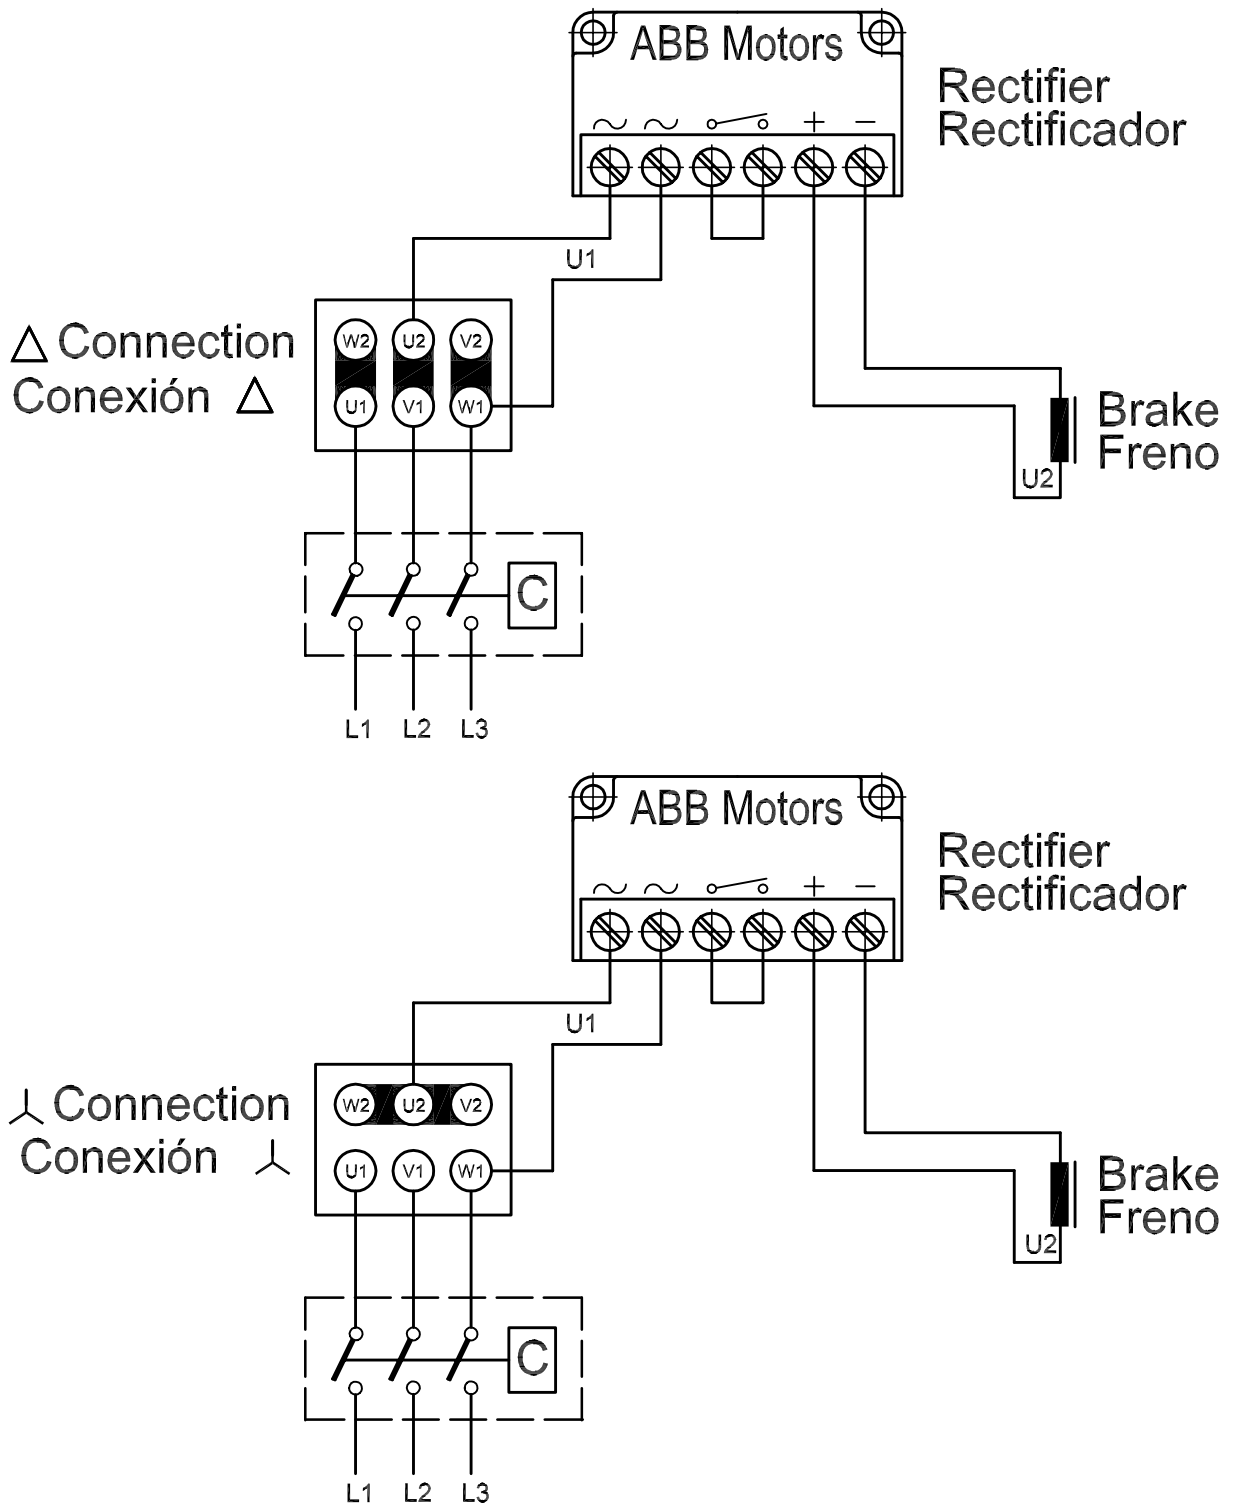

Single-speed motor operated with a direct on-line starter.
 Motor de una velocidad maniobrado con arrancador directo.

This document must not be copied without our written permission, and the contents thereof must not be imparted to a third party nor be used for any unauthorized purpose. Contravention will be prosecuted.
 ABB Automation Products, S.A. Div. Motores (ES) 2001

Form No.	Sheet	Cont.
	Year	Week
Design checked by	Rev Ind	Dept.
	Rev Ind	Revision
Drawn by	Appd.	Year Week
	Year	Week

2	Actualización a M3ARF	IKA	02 - 07
1	Plano pasado a CAD.	IKP	98 - 45
Rev Ind	Revision	Appd.	Year Week

Accepted by qual control PAVON	Accepted for prod by SANZ	Description(English) CONNECTION DIAGRAM	M3ARF 090÷160
Design checked by SOLER	Drawn by CANO	Description(own language) ESQUEMA CONEXIONES	
Drawing checked by BLANES	Issued by IKP	Year Week 98 45	RevInd Sheet 2 1
ABB Automation Products, S.A. División Motores			AC 4340 5014-1 Cont -