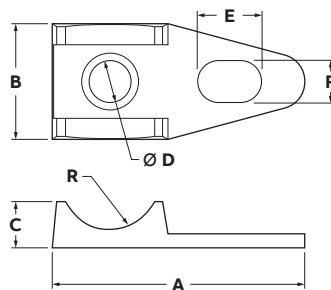

Certifications / Standards:

3-Part Specification: 26 05 33.30

Tools and Calculators

Features:

- Slotted conduit strap mounting hole allows more installation flexibility
- Available in ½" - 4" rigid conduit trade sizes

Conforms to:

- UL 2239 - Hardware for the support of Conduit, Tubing, and Cable
- CSA C22.2 No. 18.3 Conduit, Tubing, and Cable fittings

Material / Finishes:

- Ductile Iron with Zinc plating

Clamp Back, Conduit Strap Spacer

Product selection and dimensions - Inches

Part no.	Trade size	A	B	C	Ø D	E	F	R
CB401	½"	2.30	1.05	0.42	0.39	0.59	0.39	0.43
CB402	¾"	2.44	1.17	0.45	0.45	0.66	0.42	0.53
CB403	1"	3.02	1.27	0.50	0.38	0.72	0.52	0.67
CB404	1¼"	3.53	1.59	0.55	0.59	0.73	0.50	0.84
CB405	1½"	3.91	1.61	0.60	0.56	0.94	0.56	0.96
CB406	2"	4.80	1.95	0.96	0.56	0.86	0.58	1.20
CB407	2½"	5.42	2.50	0.78	0.58	1.25	0.61	1.45
CB408	3"	6.75	2.67	0.86	0.52	1.21	0.59	1.77
CB409	3½"	7.43	2.89	1.06	0.60	1.43	0.75	2.02
CB4010	4"	8.08	3.48	1.09	0.52	1.30	0.88	2.26