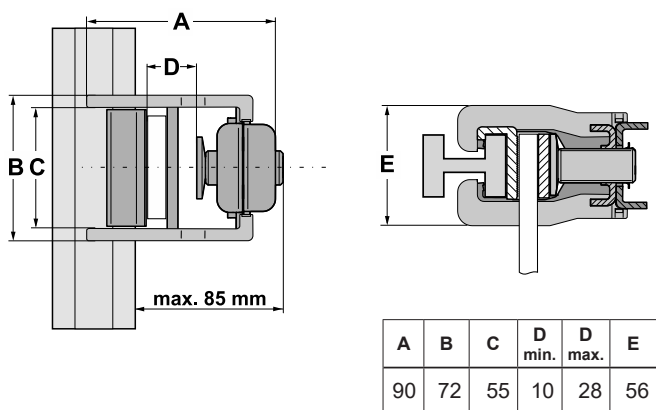

ABB SACE
 A division of ABB S.p.A.
 Automation and Distribution Boards
 Via Italia, 58
 23846 Garbagnate Monastero (LC) - Italy
 Tel.: +39 031 3570 1
 Fax: +39 031 3570228
 www.abb.com

1STS000017R0001 - 10/17