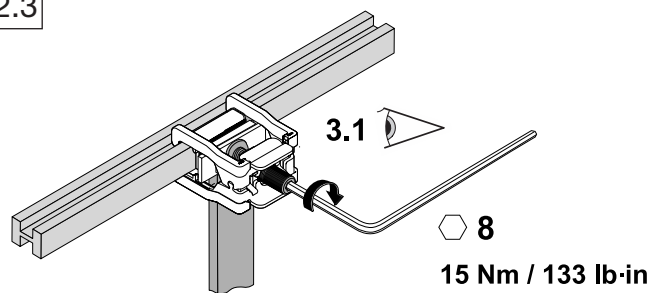

2.1A

2.1B

2.2

2.3

3.1

ABB SACE
A division of ABB S.p.A.
Automation and Distribution Boards
Via Italia, 58
23846 Garbagnate Monastero (LC) - Italy
Tel.: +39 031 3570 1
Fax: +39 031 3570228
www.abb.com

1STS000017R0001 - 10/17