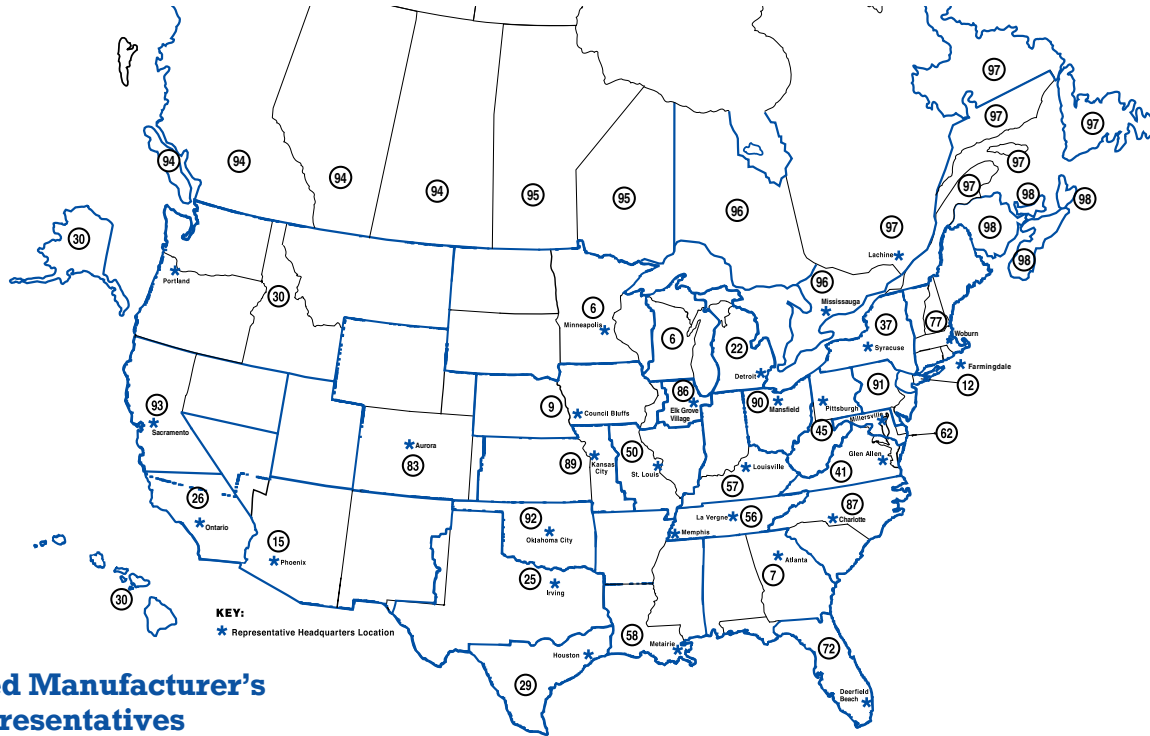

Authorized Manufacturer's Sales Representatives