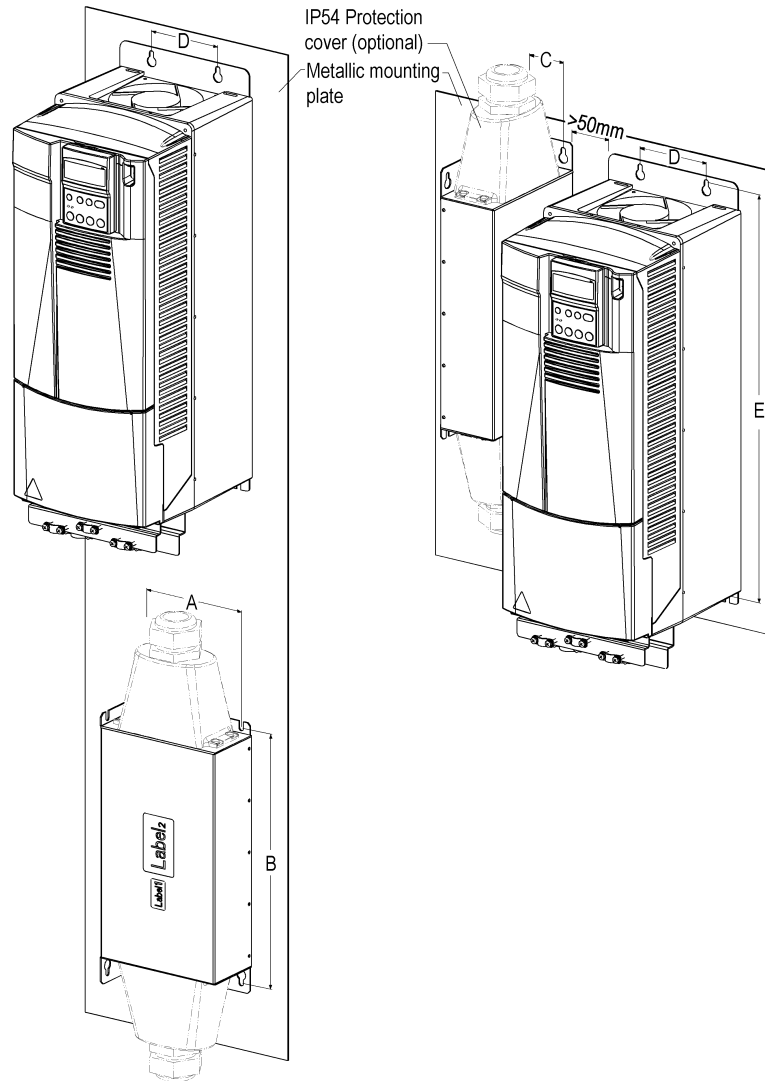

ACS400-IF31-3 and ACS400-IF41-3 Installation Guide

Table 1

	A	B	C	D	E
ACS400-IF31-3	140	230	50	160	528
ACS400-IF41-3	160	280	50	160	619

11.5004.01

Note! ACS-CHK-C is not needed with ACS400-IF31-3 filter.

Control cables