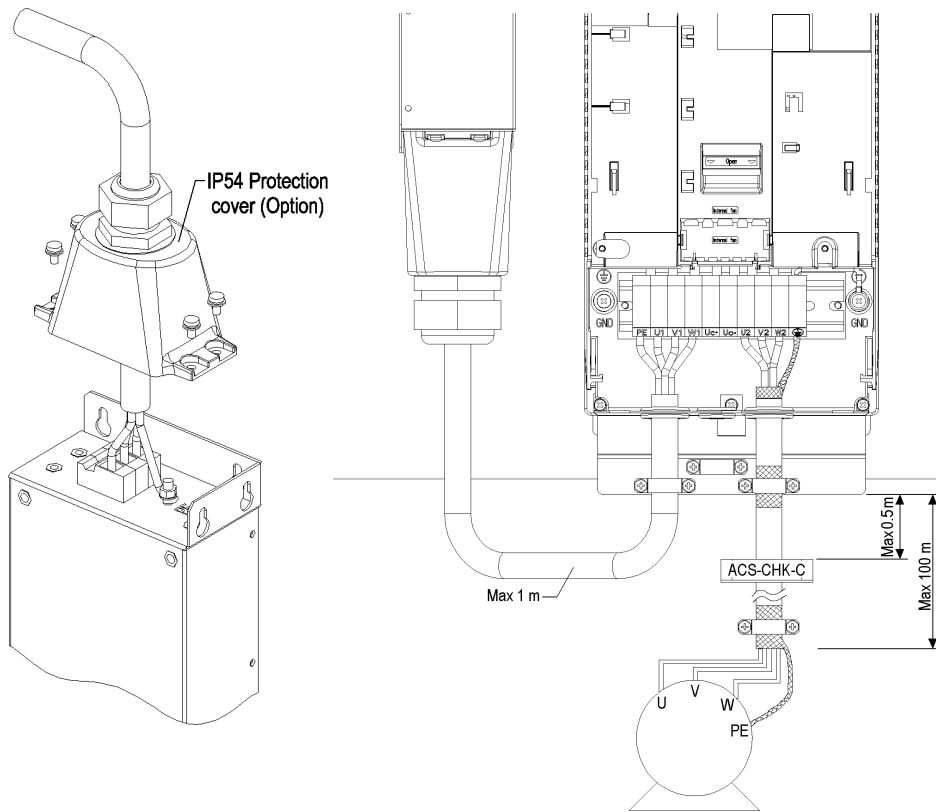

ACS400-IF31-3 and ACS400-IF41-3 Installation Guide

Table 1

	A	B	C	D	E
ACS400-IF31-3	140	230	50	160	528
ACS400-IF41-3	160	280	50	160	619

11.5004.01

Note! ACS-CHK-C is not needed with ACS400-IF31-3 filter.

Control cables