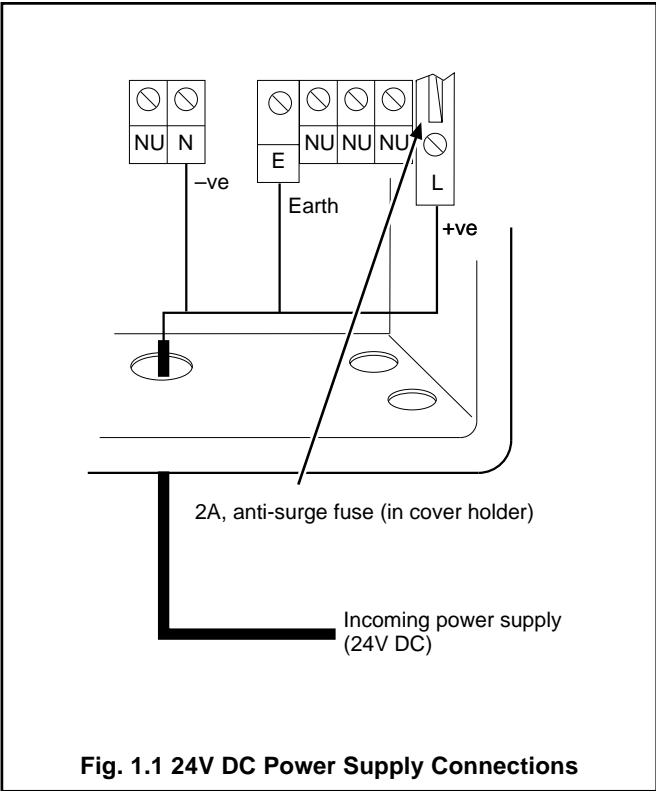

No. ADD 03/33

Date: January 2003

Product **7320 Series Dissolved Organics Monitor**
Manual **IM/7320, Issue 7**

24V Variants – 7320 Series Dissolved Organics Monitor

1 Introduction

A 24V DC power supply variant of the 7320 Series Monitor is available, identified by a label under the mains terminals.

For 24V DC power supply connections refer to Fig. 1.1. For all other connections refer to Fig. 3.3 in the Instruction Manual, IM/7320.

ABB has Sales & Customer Support
expertise in over 100 countries worldwide