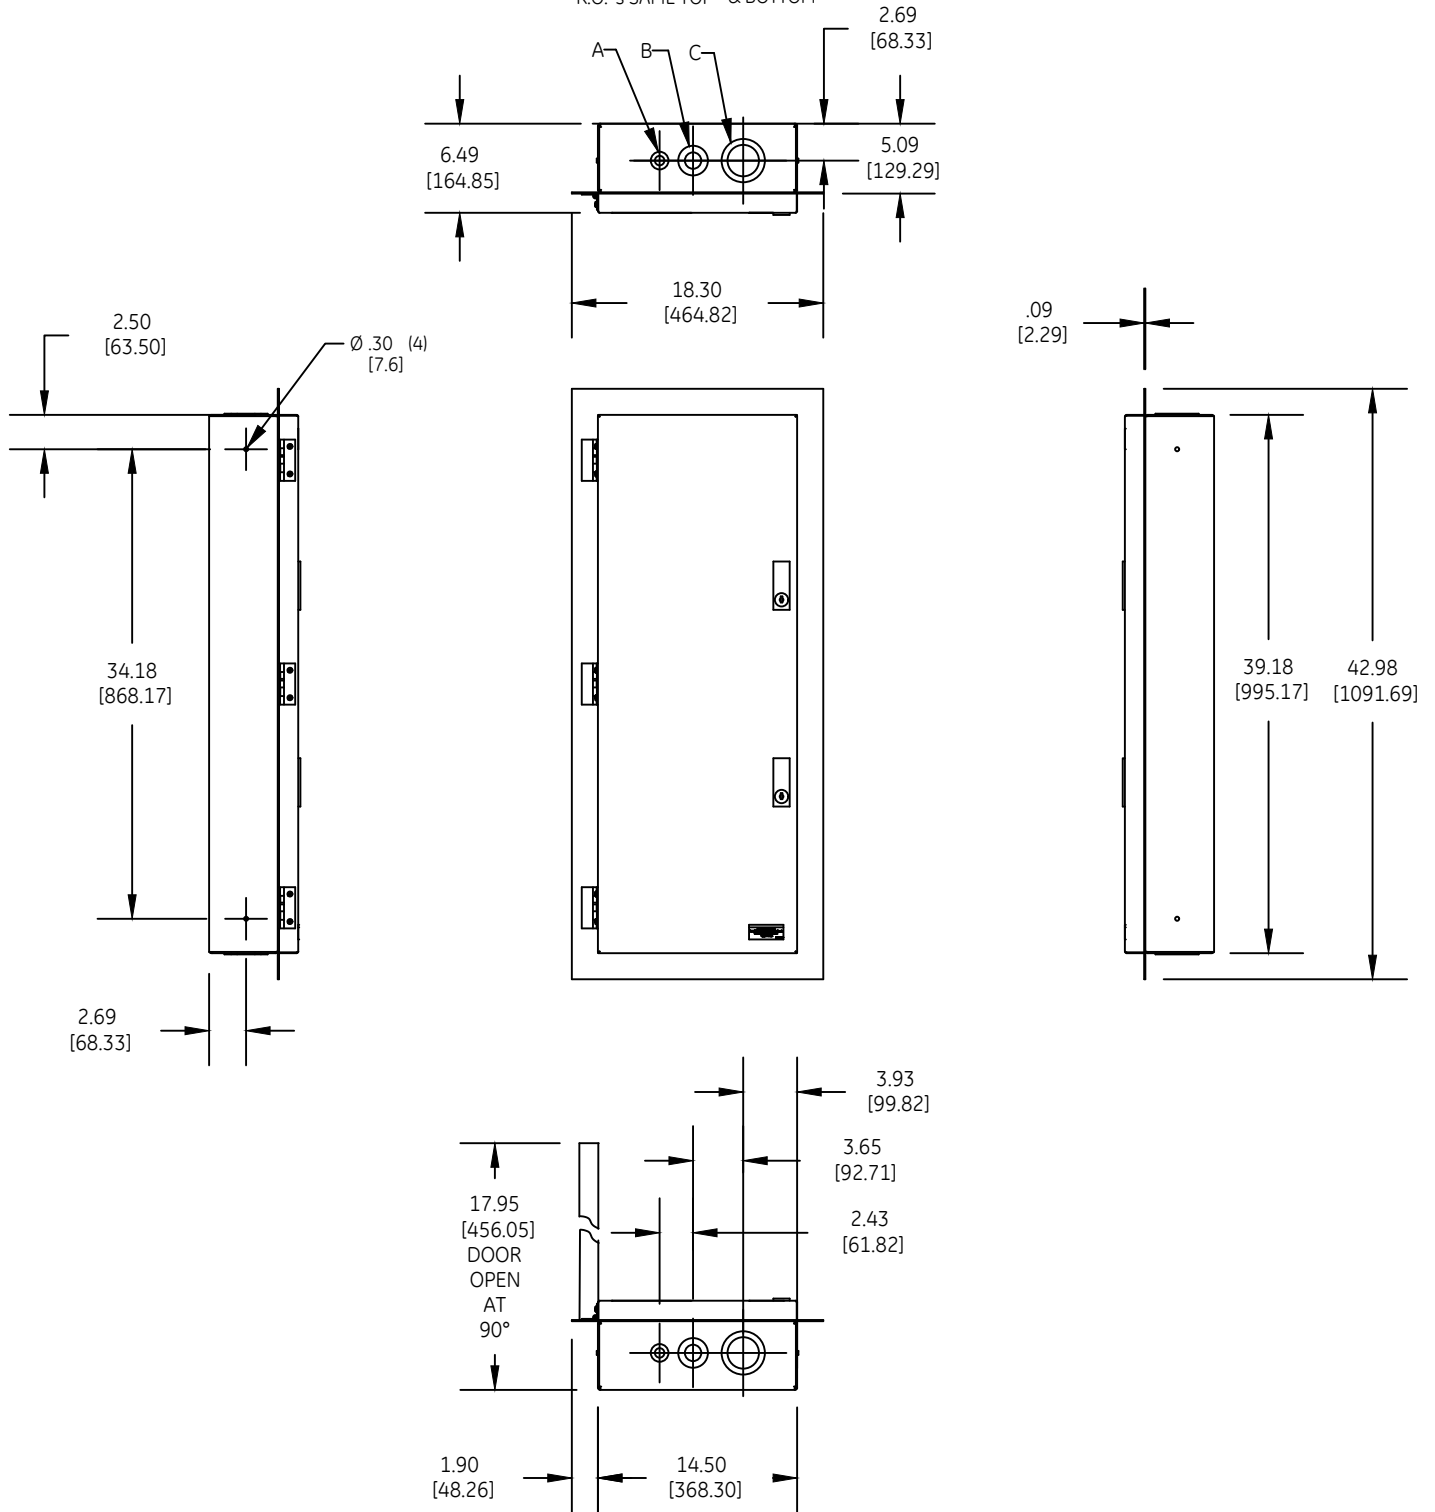

DUAL DIMENSIONS INCHES (ESTIMATING ONLY)
[MILLIMETERS]

K.O.'s SAME TOP & BOTTOM

- A COMBINATION KNOCKOUT FOR 1/2 OR 3/4-INCH CONDUIT
- B COMBINATION KNOCKOUT FOR 3/4 OR 1 - INCH CONDUIT
- C COMBINATION KNOCKOUT FOR 2 OR 3 - INCH CONDUIT

WEIGHT : 92 lbs (APPROXIMATE)
150, 200 & 225 AMP RATINGS

**OUTLINE - CR160MC LIGHTING
CONT. TYPE 1 FLUSH MOUNT ENCLOSED**

THIRD ANGLE	SHEET#	DWG NO.	DATE	REV
	1 of 1	55-217837	03/21	03