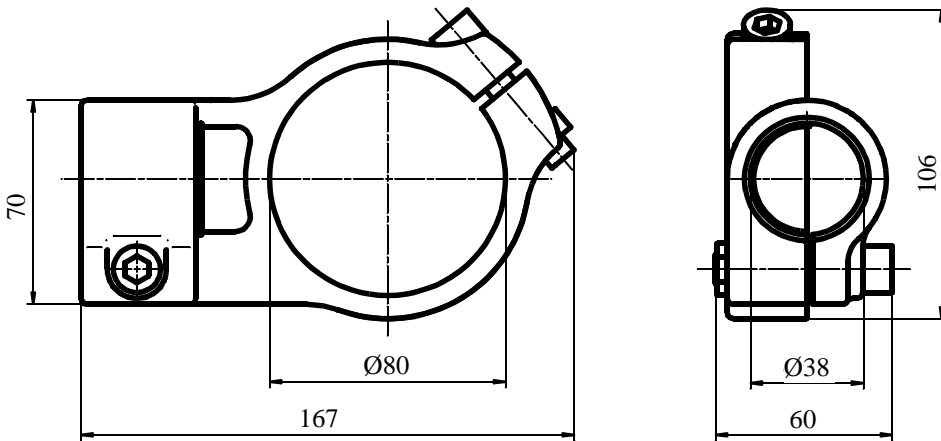

## 6.11 Wrist Clamp Male Ø38 & Female Ø76/38

Wrist Clamp male Ø38, Part No..... 91110820  
 Weight ..... 1130 g  
 Material..... Aluminum

Wrist Clamp female Ø76/38, Part No...91110819  
 Weight..... 554 g  
 Material .....Aluminum

## 6.12 Wrist Extension Ø76 mm

(Only sold as spare part)

Part No. .... 9934875

Weight.....542 g  
 Material .....Aluminum  
 Tightening Torque for M10 ..... 47 Nm  
 Maximum Torque A for Ø38 Tube..... 400 Nm  
 Maximum Torque B for Ø76 Tube..... 440 Nm

### Option

End Plates and corresponding Push-in Fittings	End Plate for Push-in Fittings, <b>3</b> holes	End Plate for Push-in Fittings, <b>6</b> holes
End Plate part No. Included	9939374	9939375
Weight of End Plate	198 g	170 g
Push-in Fittings 8 mm tube. Part No. <b>Push-in Fittings NOT included.</b>	G3/8 - 8 91207662	G1/8 - 8 91204069
Push-in Fittings 10 mm tube. Part No. <b>Push-in Fittings NOT included.</b>	G3/8 - 10 91205003	-

## 6.22 Wrist Extension Ø80 mm

(Only sold as spare part)

Part No. .... 9938392

Weight..... 544 g

Material ..... Aluminum

Tightening Torque for M10 ..... 47 Nm

Maximum Torque A for Ø80..... 440 Nm

Maximum Torque B for Ø38 ..... 112 Nm