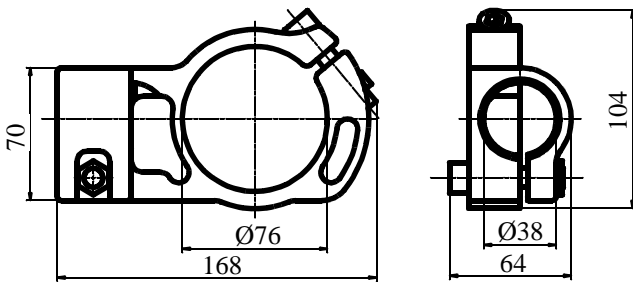

## 6.11 Wrist Clamp Male Ø38 & Female Ø76/38

Wrist Clamp male Ø38, Part No..... 91110820  
 Weight ..... 1130 g  
 Material..... Aluminum

Wrist Clamp female Ø76/38, Part No...91110819  
 Weight..... 554 g  
 Material .....Aluminum

## 6.12 Wrist Extension Ø76 mm

(Only sold as spare part)

Part No. .... 9934875

Weight.....542 g  
 Material .....Aluminum  
 Tightening Torque for M10 ..... 47 Nm  
 Maximum Torque A for Ø38 Tube..... 400 Nm  
 Maximum Torque B for Ø76 Tube..... 440 Nm

## 6.13 Wrist Extension Ø76 mm split

Part No. .... 91110322

Weight..... 606 g  
 Material ..... Aluminum  
 Tightening Torque for M10 ..... 47 Nm  
 Maximum Torque A for Ø38 Tube..... 400 Nm  
 Maximum Torque B for Ø76 Tube..... 400 Nm

## 6.22 Wrist Extension Ø80 mm

(Only sold as spare part)

Part No. .... 9938392

Weight..... 544 g

Material ..... Aluminum

Tightening Torque for M10 ..... 47 Nm

Maximum Torque A for Ø80..... 440 Nm

Maximum Torque B for Ø38 ..... 112 Nm