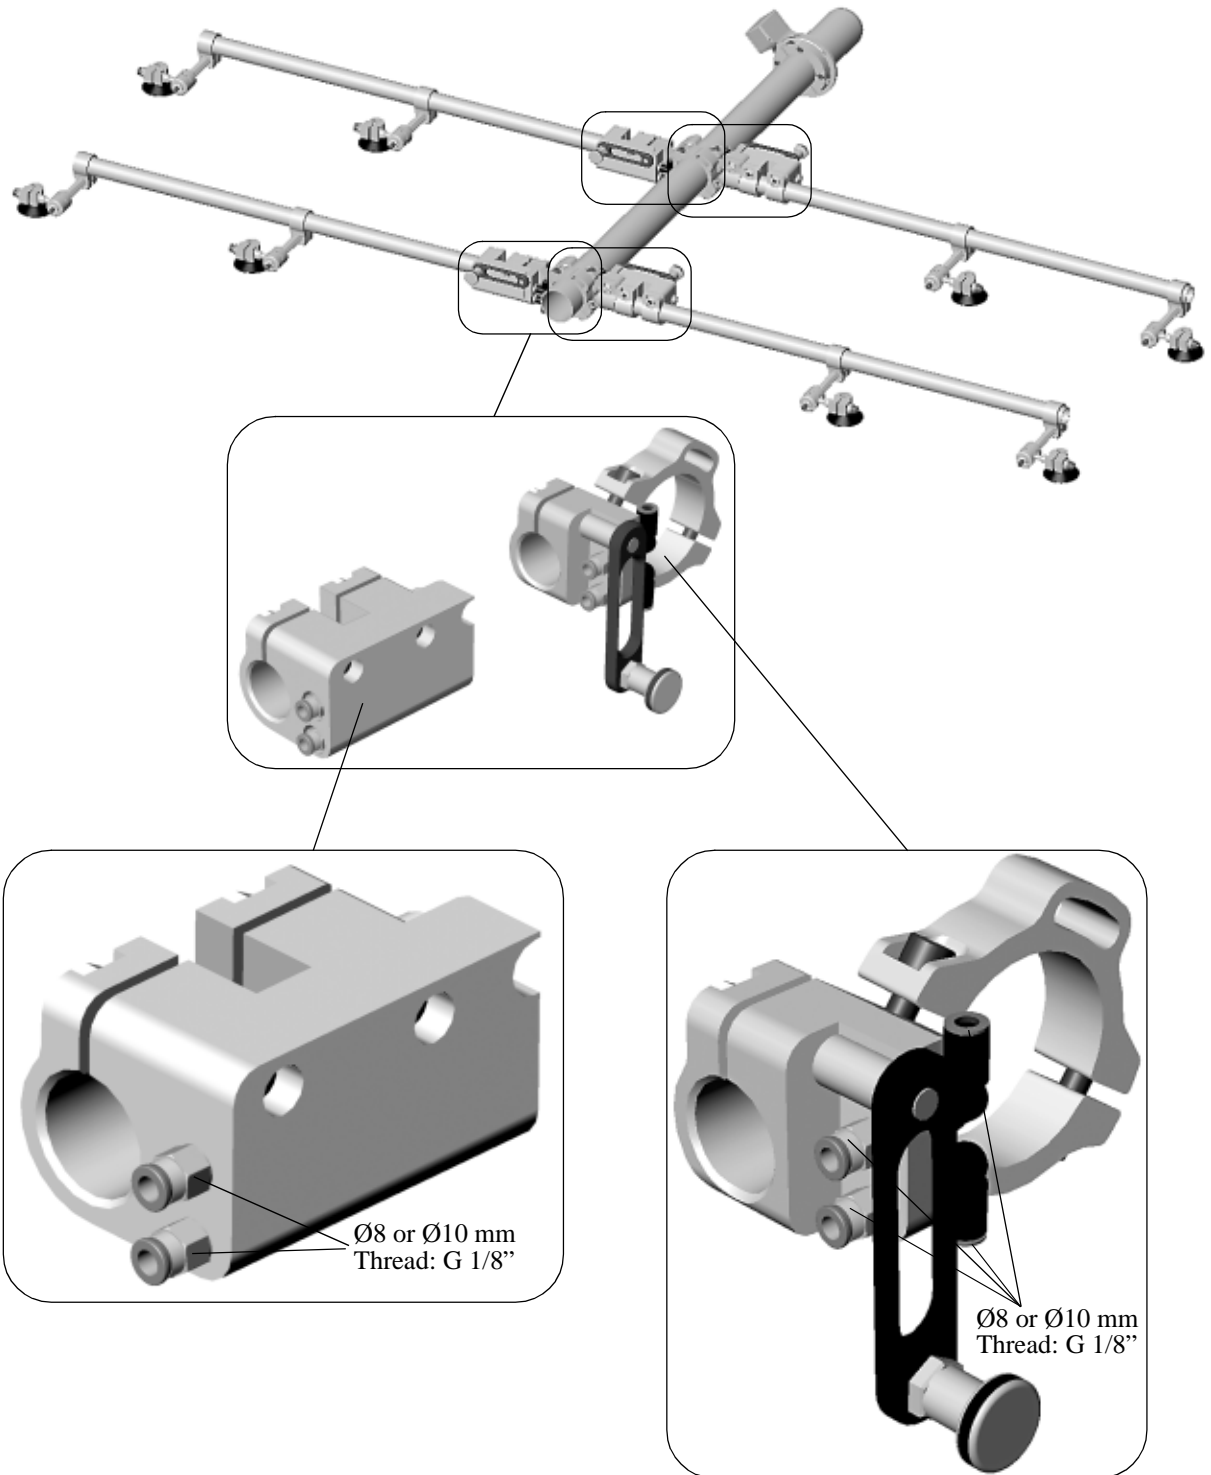

## 6.11 Wrist Clamp Male Ø38 & Female Ø76/38

Wrist Clamp male Ø38, Part No..... 91110820  
 Weight ..... 1130 g  
 Material..... Aluminum

Wrist Clamp female Ø76/38, Part No...91110819  
 Weight..... 554 g  
 Material .....Aluminum

All air connctors, with a G 1/8" threading, are interchangeable.

Filename: Kap6.fm, Mod date: 2005 04 07

## 6.12 Wrist Extension Ø76 mm

(Only sold as spare part)

Part No. .... 9934875

Weight.....542 g  
 Material .....Aluminum  
 Tightening Torque for M10 ..... 47 Nm  
 Maximum Torque A for Ø38 Tube..... 400 Nm  
 Maximum Torque B for Ø76 Tube..... 440 Nm

## 6.13 Wrist Extension Ø76 mm split

Part No. .... 91110322

Weight..... 606 g  
 Material ..... Aluminum  
 Tightening Torque for M10 ..... 47 Nm  
 Maximum Torque A for Ø38 Tube..... 400 Nm  
 Maximum Torque B for Ø76 Tube..... 400 Nm