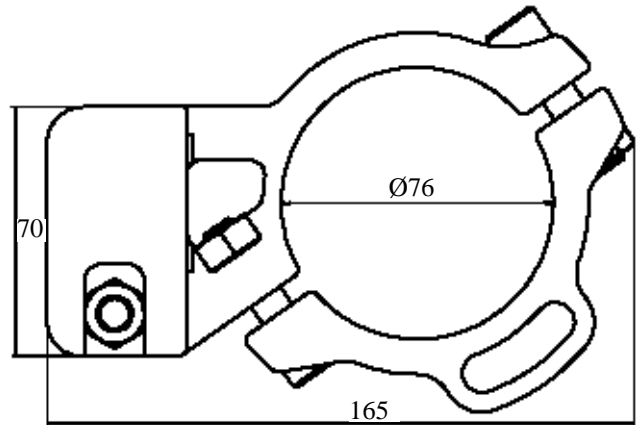

## 6.11 Wrist Clamp Male Ø38 & Female Ø76/38

Wrist Clamp male Ø38, Part No..... 91110820  
 Weight ..... 1130 g  
 Material..... Aluminum

Wrist Clamp female Ø76/38, Part No...91110819  
 Weight..... 554 g  
 Material .....Aluminum

## 6.12 Wrist Extension Ø76 mm

(Only sold as spare part)

Part No. .... 9934875

Weight.....542 g  
 Material .....Aluminum  
 Tightening Torque for M10 ..... 47 Nm  
 Maximum Torque A for Ø38 Tube..... 400 Nm  
 Maximum Torque B for Ø76 Tube..... 440 Nm

## 6.13 Wrist Extension Ø76 mm split

Part No. .... 91110322

Weight..... 606 g  
 Material ..... Aluminum  
 Tightening Torque for M10 ..... 47 Nm  
 Maximum Torque A for Ø38 Tube..... 400 Nm  
 Maximum Torque B for Ø76 Tube..... 400 Nm

## 6.22 Wrist Extension Ø80 mm

(Only sold as spare part)

Part No. .... 9938392

Weight..... 544 g

Material ..... Aluminum

Tightening Torque for M10 ..... 47 Nm

Maximum Torque A for Ø80..... 440 Nm

Maximum Torque B for Ø38 ..... 112 Nm