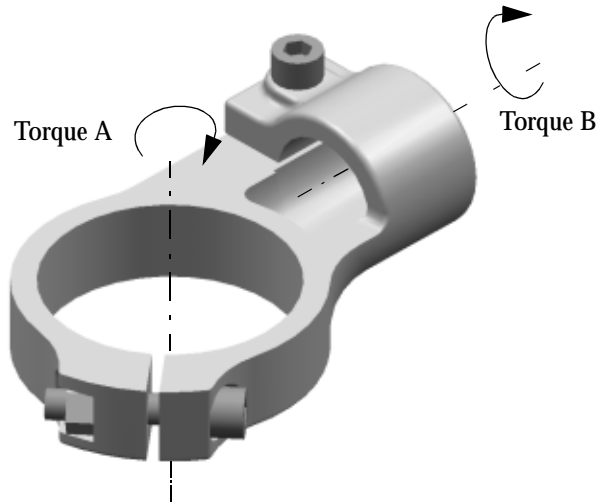

## 6.21 Bayonet Attachment for Wrist Extension Ø76 mm

Part No ..... 91696092

Including End Plate for Push-in Fittings, **3** holes.

Part No ..... 91110821

Including End Plate for Push-in Fittings, **6** holes.

### Option

End Plates and corresponding Push-in Fittings	End Plate for Push-in Fittings, <b>3</b> holes	End Plate for Push-in Fittings, <b>6</b> holes
End Plate part No. Included	9939374	9939375
Weight of End Plate	198 g	170 g
Push-in Fittings 8 mm tube. Part No. <b>Push-in Fittings NOT included.</b>	G3/8 - 8 91207662	G1/8 - 8 91204069
Push-in Fittings 10 mm tube. Part No. <b>Push-in Fittings NOT included.</b>	G3/8 - 10 91205003	-

## 6.22 Wrist Extension Ø80 mm

(Only sold as spare part)

Part No. .... 9938392

Weight..... 544 g

Material ..... Aluminum

Tightening Torque for M10 ..... 47 Nm

Maximum Torque A for Ø80..... 440 Nm

Maximum Torque B for Ø38 ..... 112 Nm