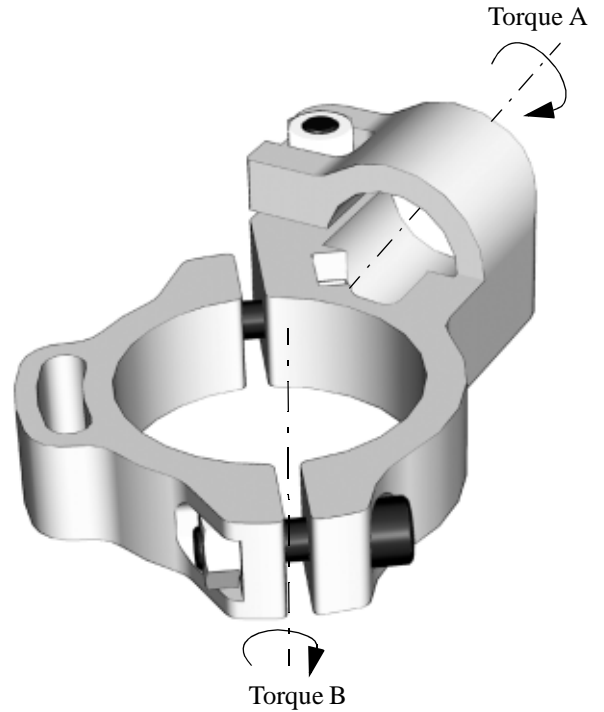

## 6.11 Wrist Clamp Male Ø38 & Female Ø76/38

Wrist Clamp male Ø38, Part No..... 91110820  
 Weight ..... 1130 g  
 Material..... Aluminum

Wrist Clamp female Ø76/38, Part No...91110819  
 Weight..... 554 g  
 Material .....Aluminum

## 6.12 Wrist Extension Ø76 mm

(Only sold as spare part)

Part No. .... 9934875

Weight.....542 g  
 Material .....Aluminum  
 Tightening Torque for M10 ..... 47 Nm  
 Maximum Torque A for Ø38 Tube..... 400 Nm  
 Maximum Torque B for Ø76 Tube..... 440 Nm

## 6.13 Wrist Extension Ø76 mm split

Part No. .... 91110322

Weight..... 606 g  
 Material ..... Aluminum  
 Tightening Torque for M10 ..... 47 Nm  
 Maximum Torque A for Ø38 Tube..... 400 Nm  
 Maximum Torque B for Ø76 Tube..... 400 Nm

## 6.22 Wrist Extension Ø80 mm

(Only sold as spare part)

Part No. .... 9938392

Weight..... 544 g

Material ..... Aluminum

Tightening Torque for M10 ..... 47 Nm

Maximum Torque A for Ø80..... 440 Nm

Maximum Torque B for Ø38 ..... 112 Nm