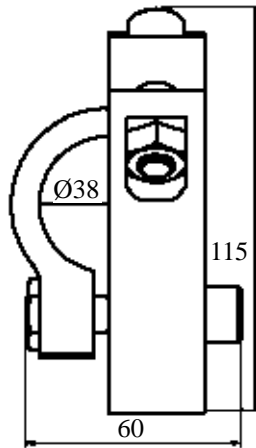

## 6.11 Wrist Clamp Male Ø38 & Female Ø76/38

Wrist Clamp male Ø38, Part No..... 91110820  
 Weight ..... 1130 g  
 Material..... Aluminum

Wrist Clamp female Ø76/38, Part No...91110819  
 Weight..... 554 g  
 Material .....Aluminum

## 6.12 Wrist Extension Ø76 mm

(Only sold as spare part)

Part No. .... 9934875

Weight.....542 g  
 Material .....Aluminum  
 Tightening Torque for M10 ..... 47 Nm  
 Maximum Torque A for Ø38 Tube..... 400 Nm  
 Maximum Torque B for Ø76 Tube..... 440 Nm

## 6.13 Wrist Extension Ø76 mm split

Part No. .... 91110322

Weight..... 606 g  
 Material ..... Aluminum  
 Tightening Torque for M10 ..... 47 Nm  
 Maximum Torque A for Ø38 Tube..... 400 Nm  
 Maximum Torque B for Ø76 Tube..... 400 Nm

## 6.22 Wrist Extension Ø80 mm

(Only sold as spare part)

Part No. .... 9938392

Weight..... 544 g

Material ..... Aluminum

Tightening Torque for M10 ..... 47 Nm

Maximum Torque A for Ø80..... 440 Nm

Maximum Torque B for Ø38 ..... 112 Nm