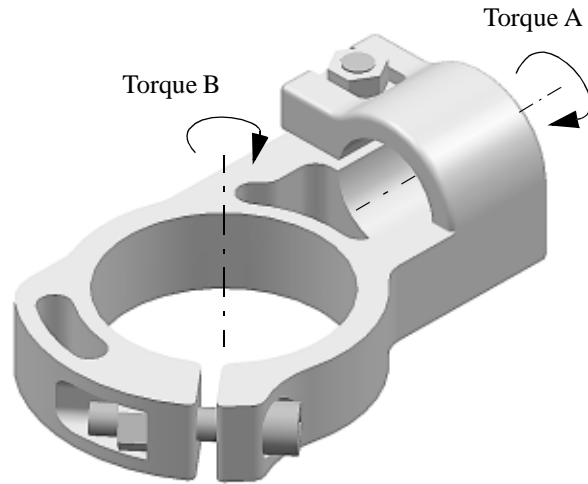

## 6.11 Wrist Clamp Male Ø38 & Female Ø76/38

Wrist Clamp male Ø38, Part No..... 91110820  
 Weight ..... 1130 g  
 Material..... Aluminum

Wrist Clamp female Ø76/38, Part No...91110819  
 Weight..... 554 g  
 Material .....Aluminum

All air connctors, with a G 1/8" threading, are interchangeable.

Filename: Kap6.fm, Mod date: 2005 04 07

## 6.12 Wrist Extension Ø76 mm

(Only sold as spare part)

Part No. .... 9934875

Weight.....542 g  
 Material .....Aluminum  
 Tightening Torque for M10 ..... 47 Nm  
 Maximum Torque A for Ø38 Tube..... 400 Nm  
 Maximum Torque B for Ø76 Tube..... 440 Nm

## 6.13 Wrist Extension Ø76 mm split

Part No. .... 91110322

Weight..... 606 g  
 Material ..... Aluminum  
 Tightening Torque for M10 ..... 47 Nm  
 Maximum Torque A for Ø38 Tube..... 400 Nm  
 Maximum Torque B for Ø76 Tube..... 400 Nm