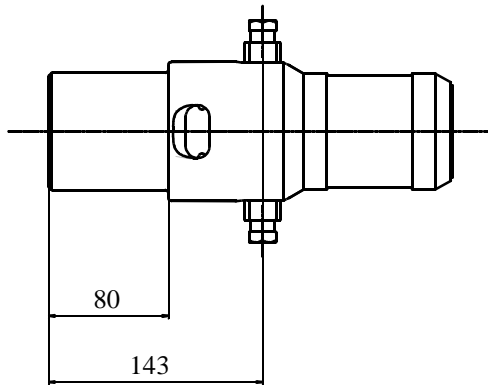

6.21 Bayonet Attachment for Wrist Extension Ø76 mm

Part No 91696092

Including End Plate for Push-in Fittings, **3** holes.

Part No 91110821

Including End Plate for Push-in Fittings, **6** holes.

Weight..... 2600 g

Material ..... Aluminum

Option

End Plates and corresponding Push-in Fittings	End Plate for Push-in Fittings, 3 holes	End Plate for Push-in Fittings, 6 holes
End Plate part No. Included	9939374	9939375
Weight of End Plate	198 g	170 g
Push-in Fittings 8 mm tube. Part No. Push-in Fittings NOT included.	G3/8 - 8 91207662	G1/8 - 8 91204069
Push-in Fittings 10 mm tube. Part No. Push-in Fittings NOT included.	G3/8 - 10 91205003	-