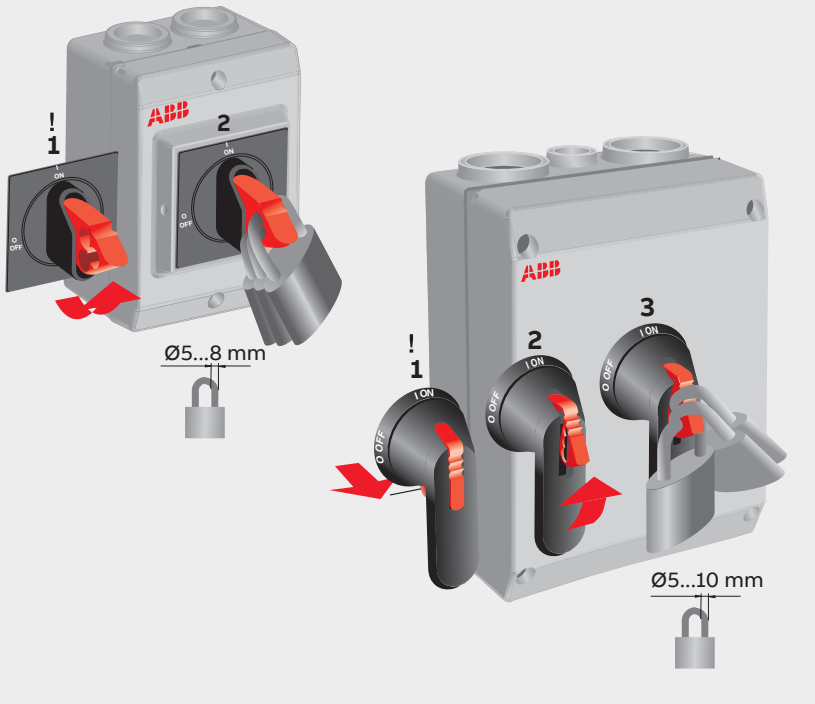

INSTALLATION INSTRUCTION

Enclosed Maintenance Switches

Handle also lockable in On position

Contact us

ABB Oy

Muottitie 2A 65320

Vaasa, Finland

abb.com/lowvoltage