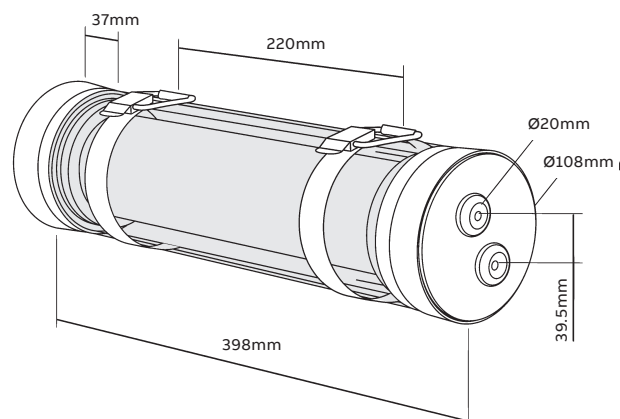

Accessoires

Type	Art. Nr
Set van 2 sierkappen ter afsluiting van de buis	7TCA091830R0075