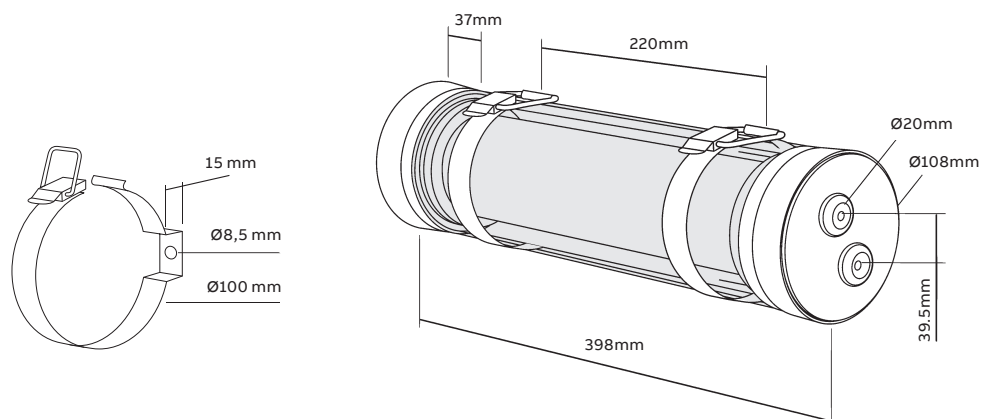

Indulux vluchtroueverlichting

Industrieel & design

Indulux vluchtroueverlichting

- **Eenvoudig te installeren**
  Flexibiliteit in montage
- **Betrouwbaar in extreme omstandigheden**
  Roestvrijstalen oplossing bestendig tegen stof en water (IP68)
- **Versnel uw projecten**
  Eenvoudig onderhoud met de uitschuifbare module

Armatuur

Type	Art. Nr	Lichtbron	Uitvoering	Voeding nood	Lumen	VA/W continu	VA/W nood
IND 1X4A/3/ZT/LED	7TCA091720R0164	1x LED 4W			200 lm	7,5 VA / 3,5W	4,5 VA / 1,8W
IND 1X4/HF/LED	7TCA091720R0174	1x LED 4W		230V~	400 lm	7 VA / 6,5W	7 VA / 6,5W
IND 1X4/24/LED	7TCA091720R0186	1x LED 4W		24V~	350 lm	6,5 VA / 6,5W	6,5 VA / 6,5W

Opties: = /FLX = /CIS

Accessoires

Type	Art. Nr
Set van 2 sierkappen ter afsluiting van de buis	7TCA091830R0075