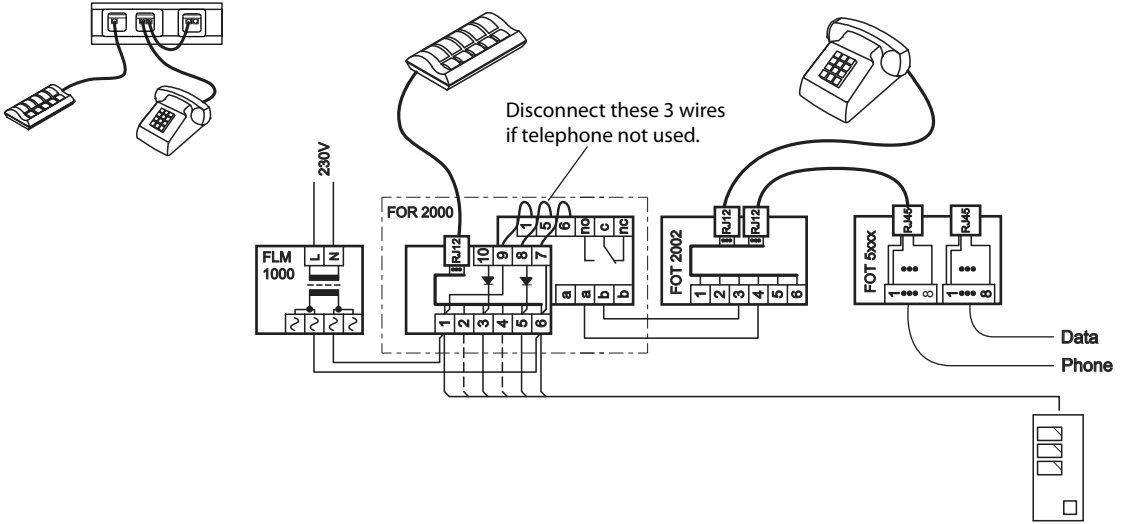

ANALOG TELEPHONE WITH GENERAL CABLING