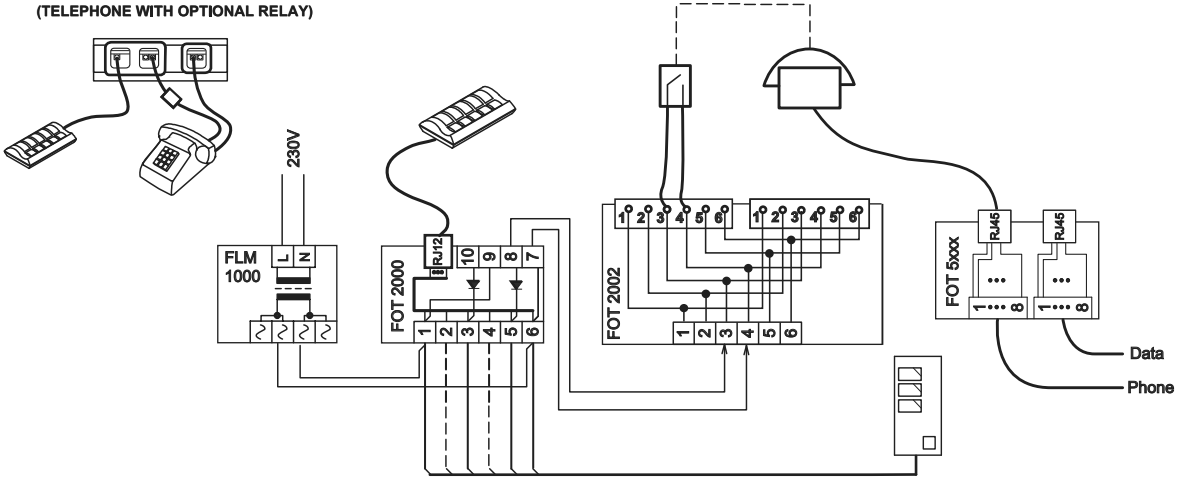

DIGITAL TELEPHONE WITH GENERAL CABLING (TELEPHONE WITH OPTIONAL RELAY)