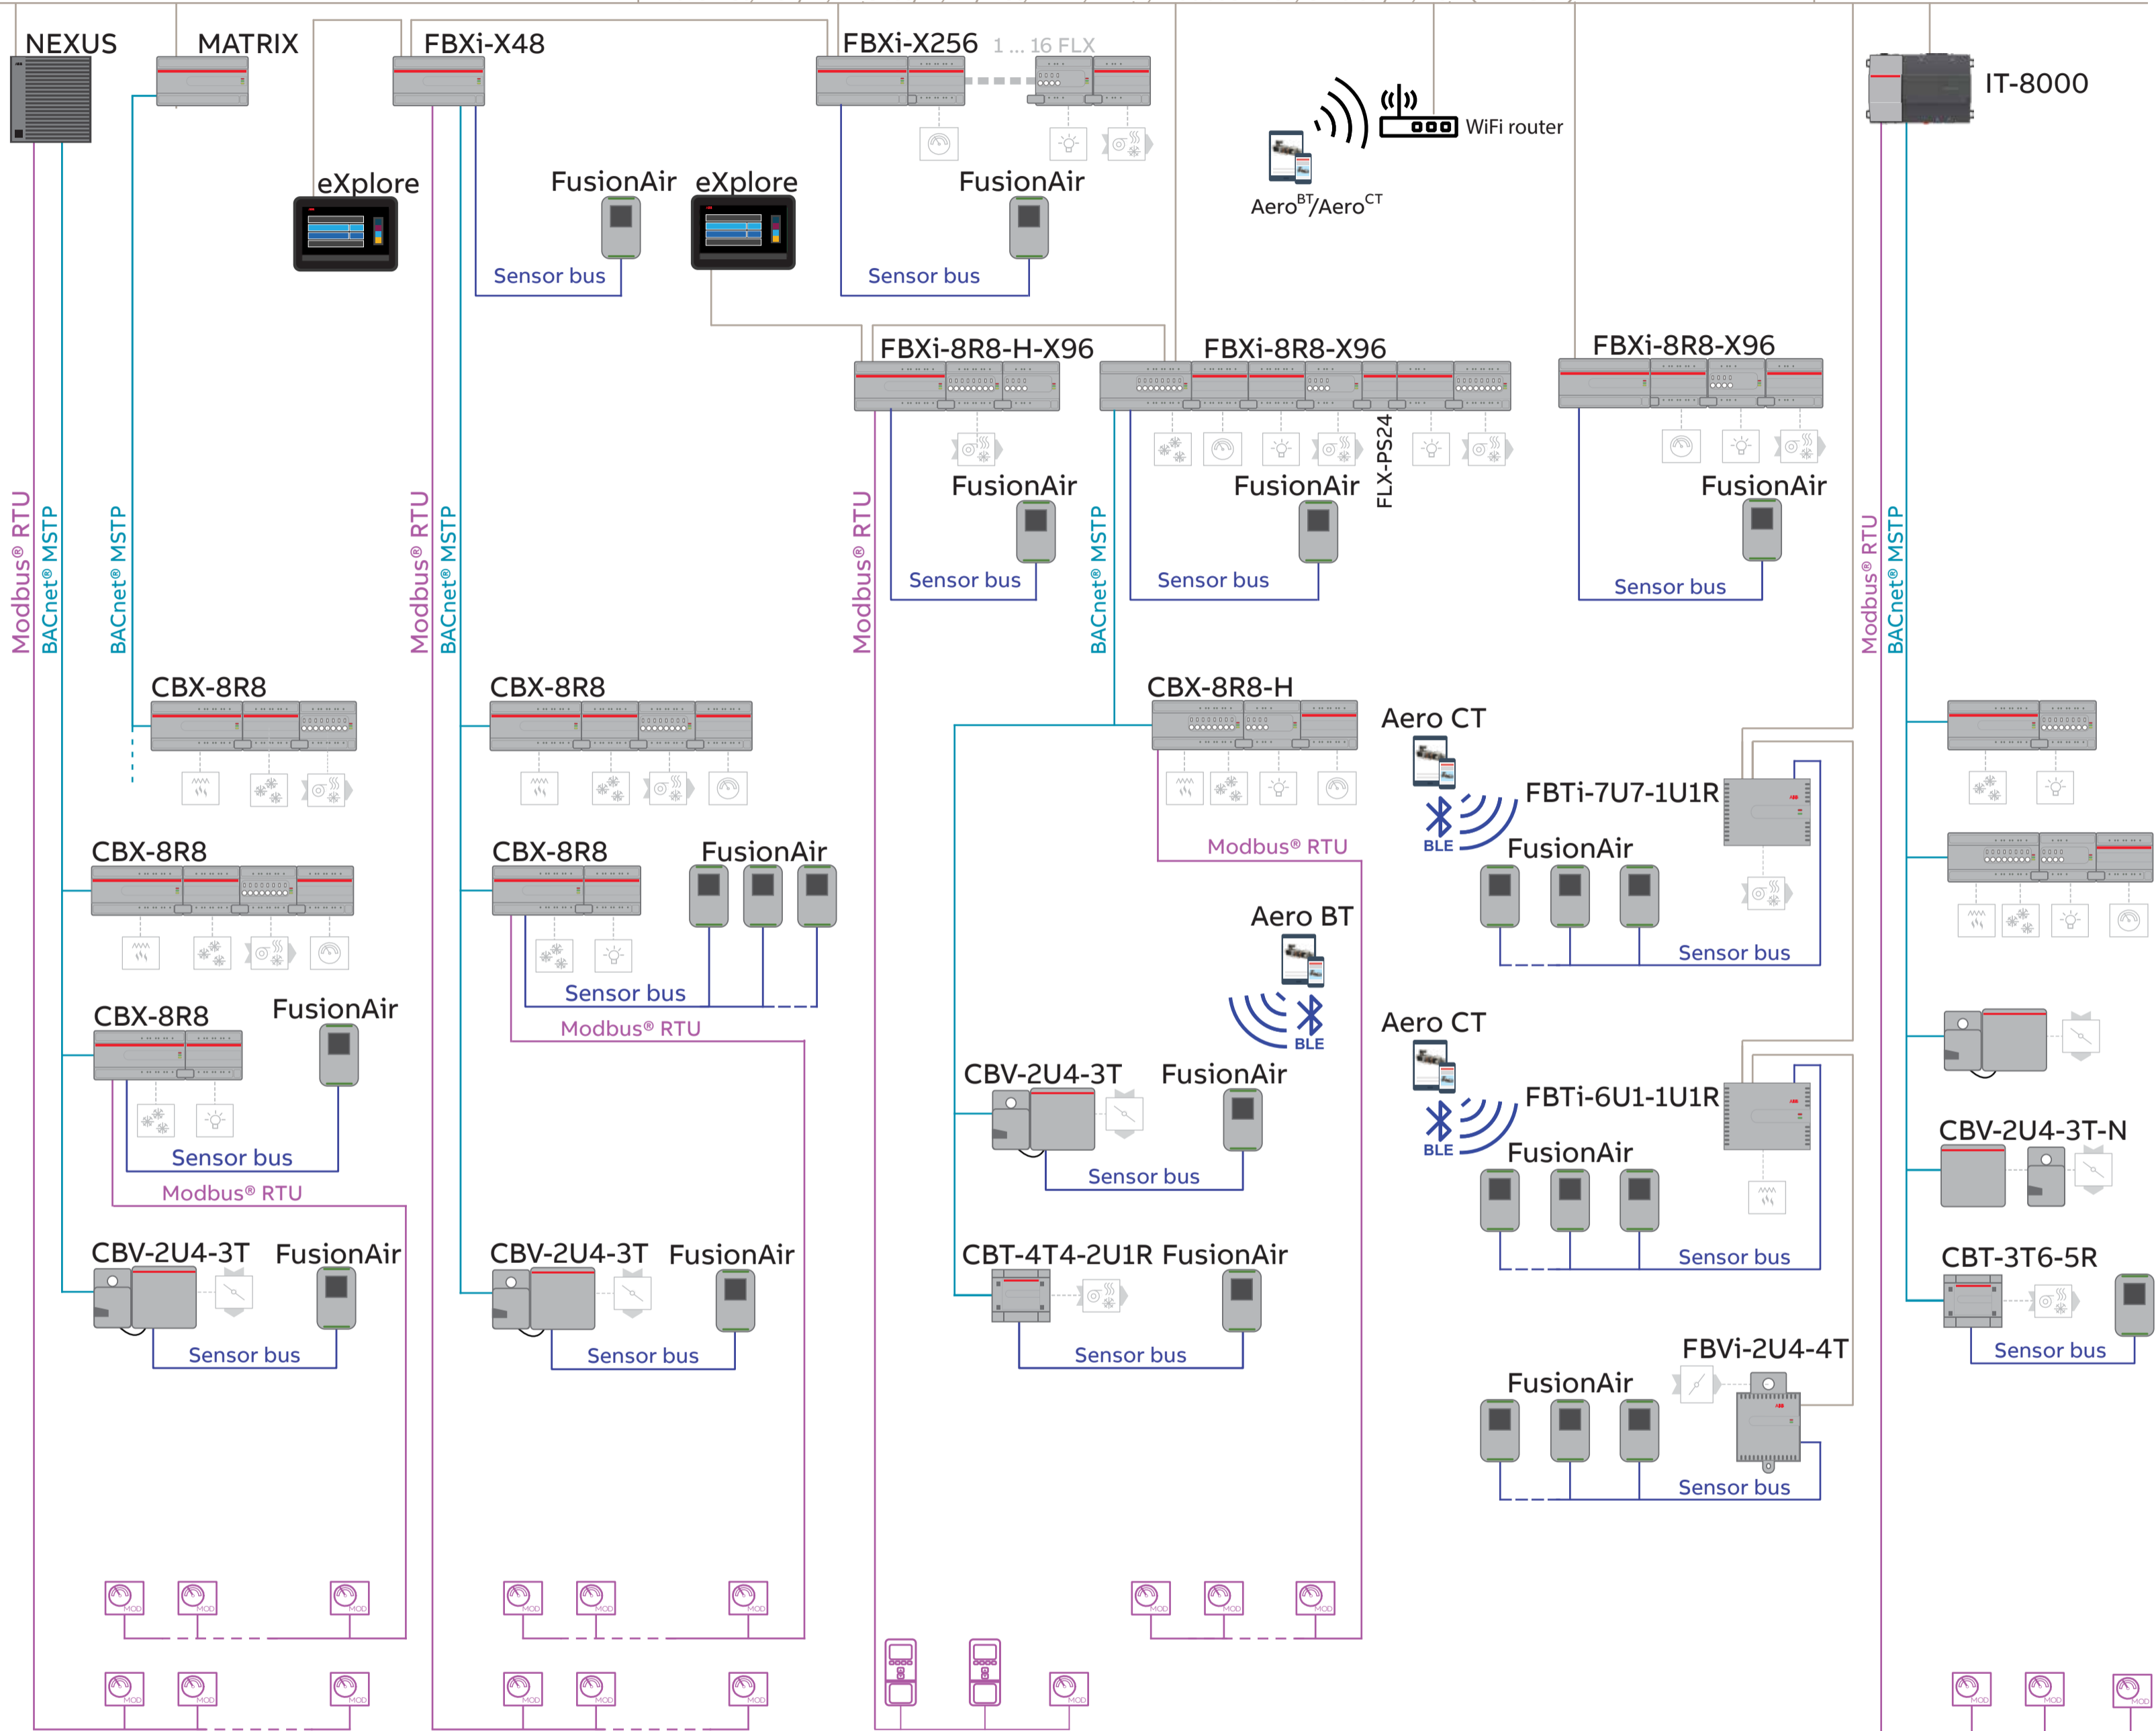

Remote Web Browser,
Mobile Applications and Tools

Ethernet, TCP/IP, BACnet/IP, FT/Net, XML, HTTP, Modbus TCP, Unifon/IP, FOX (INTEGRA)

FBXi / CBXi-8R8 / CBX-8R8	FLX-8R8 -H	FBVi-2U4-4T	INTEGRA Series	FusionAir Smart Sensor
CBXi-8R8-H / CBX-8R8-H	FLX-4R4-H	NEXUS Series	eXplore	CBT-STAT
CBV-2U4-3T	FLX-PS24	MATRIX-2 Series		UCU Room Display
FLX-8R8 / FLX-4R4 / FLX-16DI	CBT-4T4-2U1R			